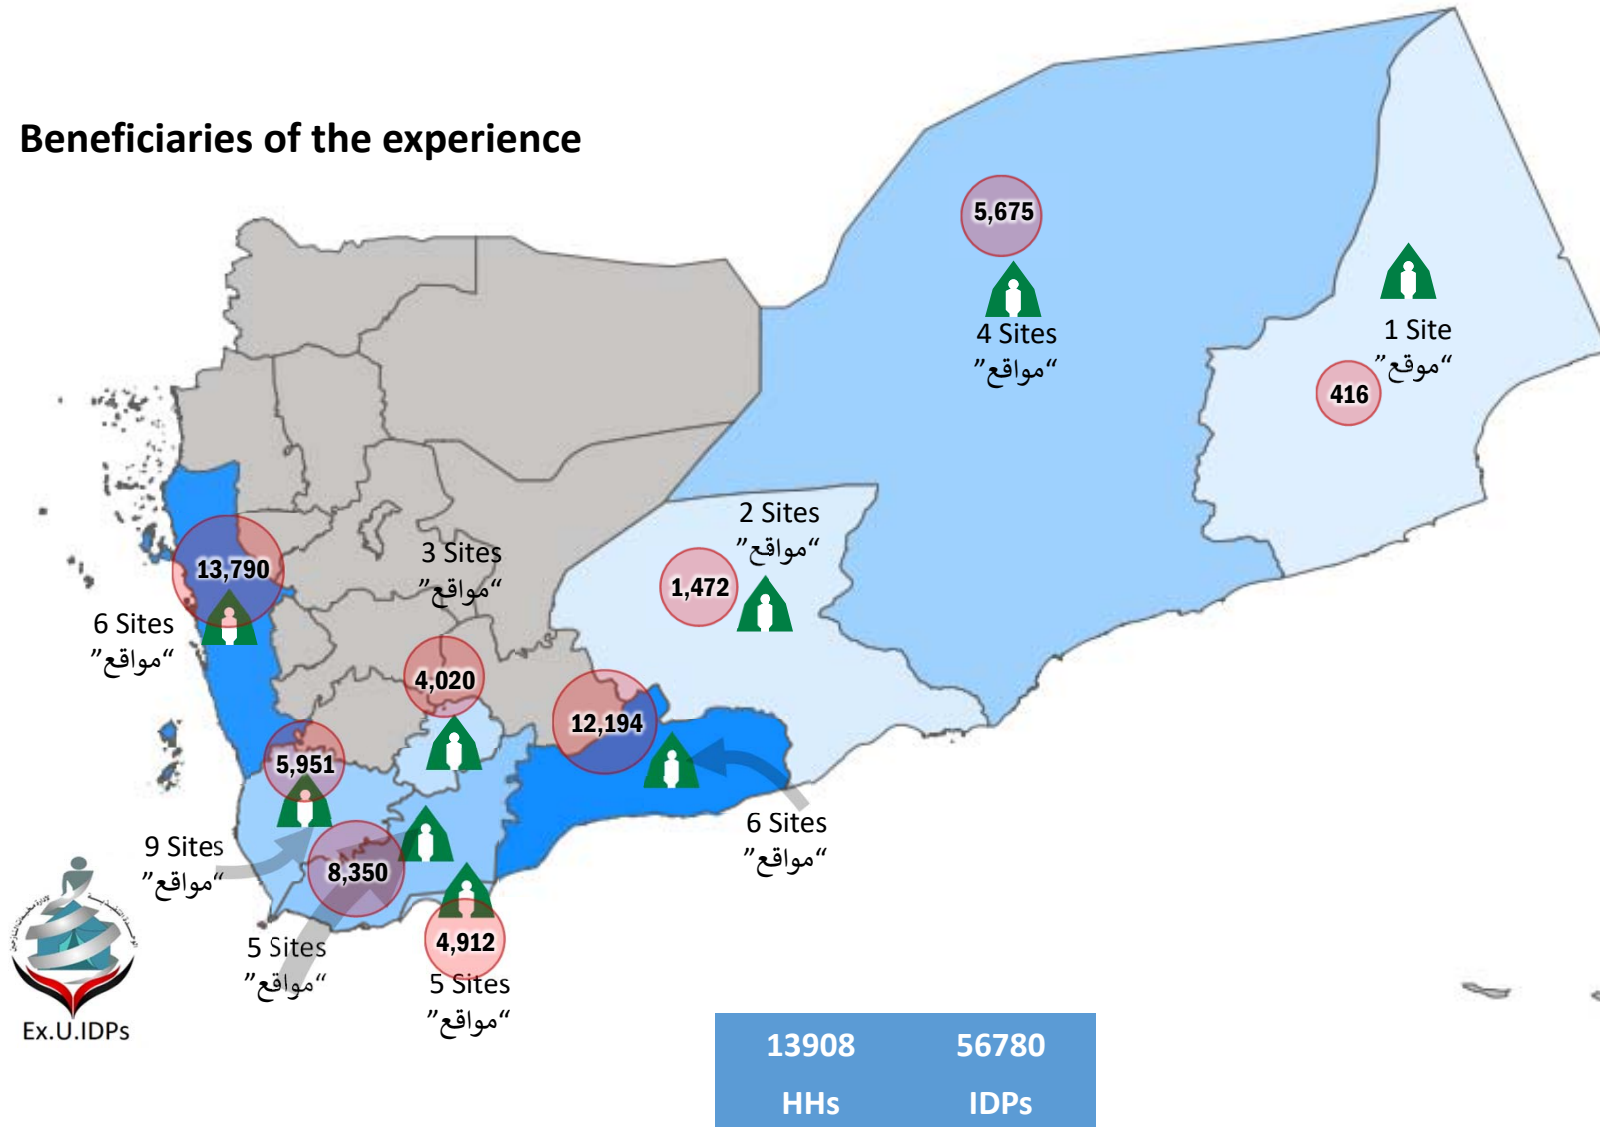

The role

Hosting and housing of IDPs,
Coordinating their humanitarian work,
Monitoring the services provided to IDPs
according to the humanitarian standards

Properties

It operates
under the
supervision of
the Prime
Minister

Its regulations
and references
are derived from
humanitarian
standards

Our Tasks

Ex.U.IDPs

Ex.U.IDPs

Beneficiaries of the experience

Ex.U.IDPs

UNHCR
المفوضية السامية للأمم المتحدة
لتحريك اللاجئين

Searching for alternative land