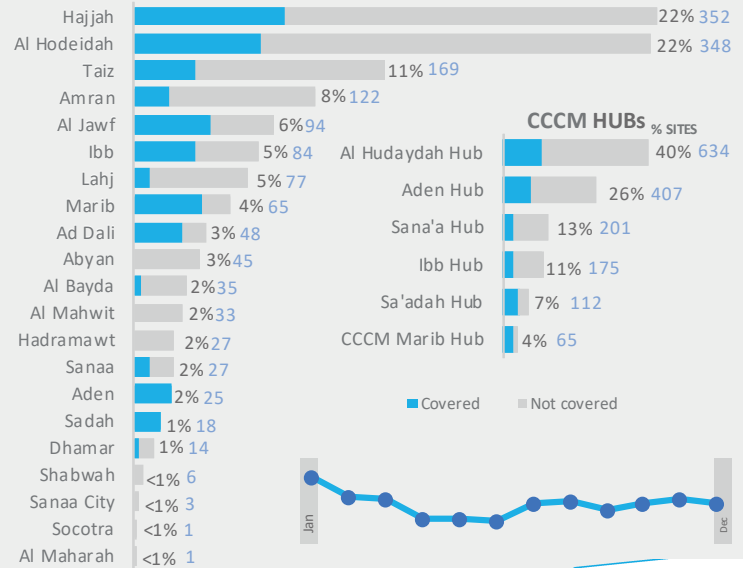

CCCM IDP HOSTING SITES

% SITES # SITES