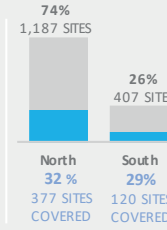

**1,594**  
497 COVERED  
IDP HOSTING SITES

**164,345**  
82,266 COVERED  
HHs IN HOSTIG SITES

**1,026,009**  
516,709 COVERED  
INDIVIDUALs IN HOSTIG SITES

**17**  
CCCM IMPLEMENTING PARTNERS

COVERAGE PER IMPLEMENTING PARTNER