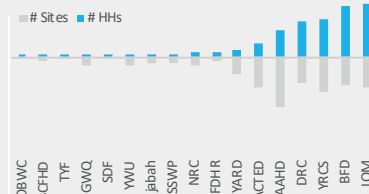

**1,594**  
497 COVERED  
IDP HOSTING SITES

**164,345**  
82,266 COVERED  
HHs IN HOSTIG SITES

**1,026,009**  
516,709 COVERED  
INDIVIDUALs IN HOSTIG SITES

**17**  
CCCM IMPLEMENTING PARTNERS

COVERAGE PER IMPLEMENTING PARTNER