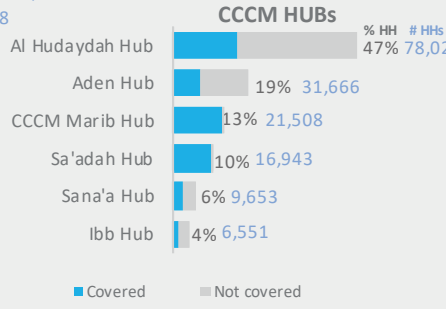

CCCM HHs IN SITES

% HHs # HHs