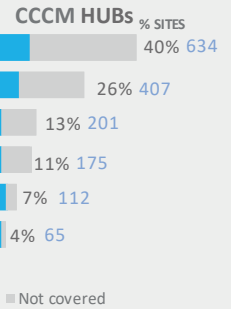

CCCM IDP HOSTING SITES

% SITES # SITES