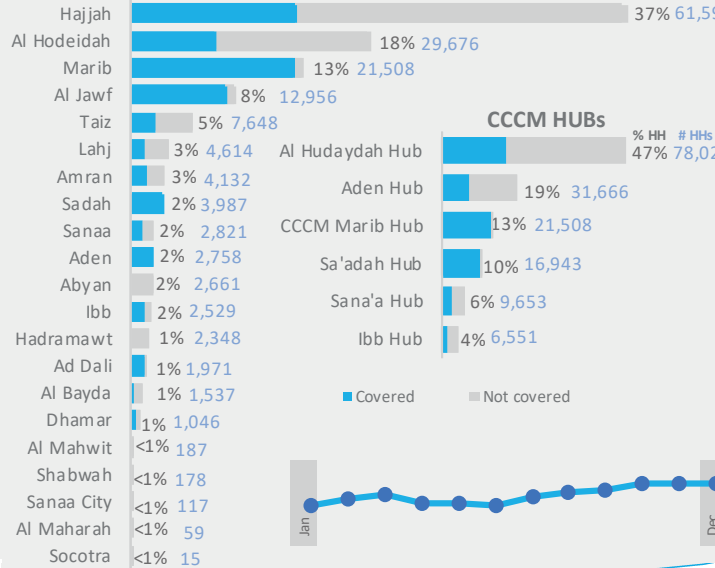

CCCM HHs IN SITES

% HHs # HHs