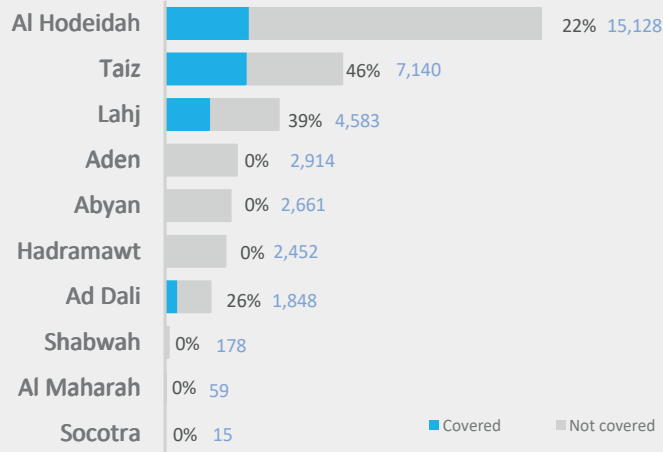

CCCM HHs IN SITES

% Coverage # HHs