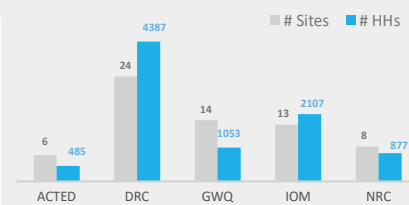

15% Covered

433

65 COVERED

IDP HOSTING SITES

24% Covered

36,978

8,909 COVERED

HHs IN HOSTIG SITES

20% Covered

227,155

44,847 COVERED

INDIVIDUALS IN HOSTIG SITES

5

CCCM IMPLEMENTING PARTNERS

COVERAGE PER IMPLEMENTING PARTNER

SITES FUNDING

CCCM IDP HOSTING SITES

% Coverage # SITES

CCCM HHs IN SITES

% Coverage # HHs

CCCM POPULATION IN SITES

% Coverage # IDPs