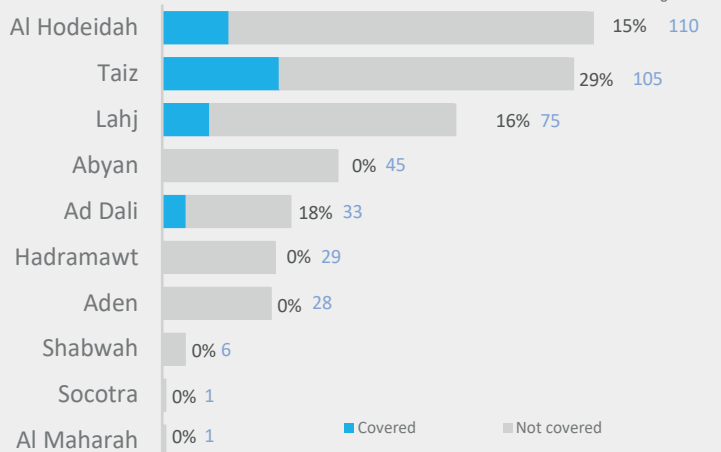

CCCM IDP HOSTING SITES

% Coverage # SITES