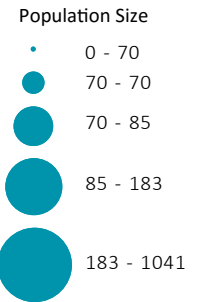

**948**

**POPULATION IN COLLECTIVE CENTERS IN NEW PROVIDENCE**

902 in Official Collective Centers  
46 in Children-Only Collective Centers

- POPULATION IN OFFICIAL COLLECTIVE CENTERS
- CHILDREN-ONLY COLLECTIVE CENTERS
- CLOSED