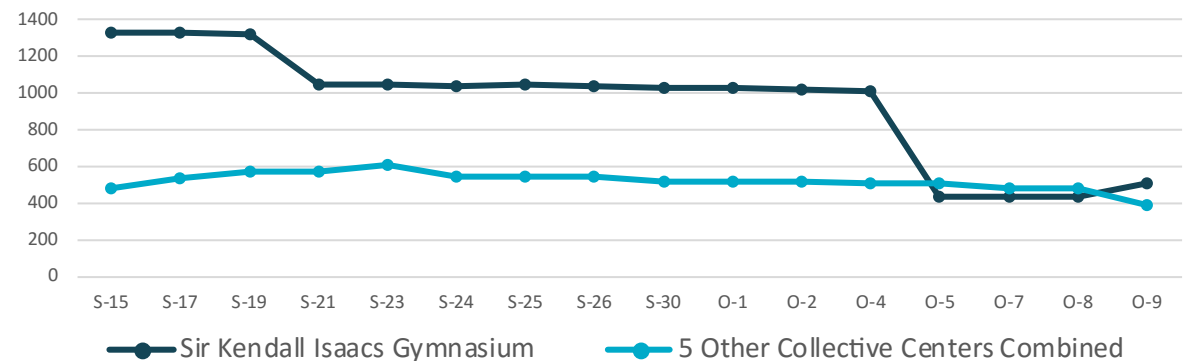

CHANGE OVER TIME SIR KENDALL ISAACS GYM VS OTHER SITES COMBINED

Source: Ministry of Social Services and Urban Development <http://bit.ly/2V9cuYe>
Pacific Disaster Center (PDC)

<https://www.pdc.org/events/hurricane-dorian-response-2019>