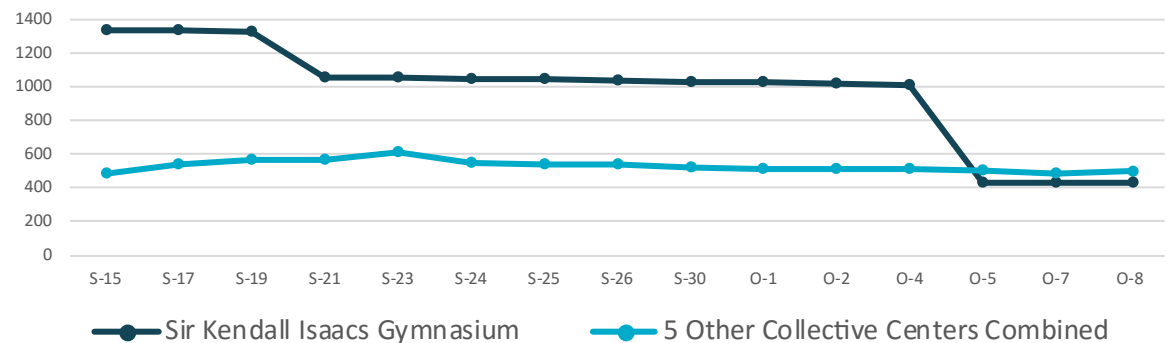

CHANGE OVER TIME SIR KENDALL ISAACS GYM VS OTHER SITES COMBINED

Source: Ministry of Social Services and Urban Development <http://bit.ly/2V9cuYe>
Pacific Disaster Center (PDC)

<https://www.pdc.org/events/hurricane-dorian-response-2019>