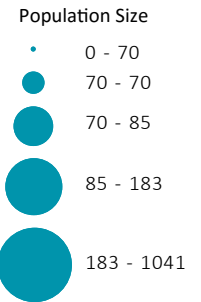

**956**

**POPULATION IN COLLECTIVE CENTERS IN NEW PROVIDENCE**

910 in Official Collective Centers  
46 in Children-Only Collective Centers

- POPULATION IN OFFICIAL COLLECTIVE CENTERS
- CHILDREN-ONLY COLLECTIVE CENTERS