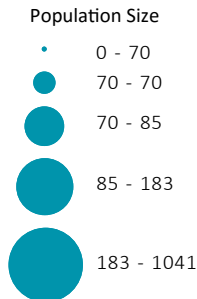

981

POPULATION IN COLLECTIVE CENTERS IN NEW PROVIDENCE

913 in Official Collective Centers
68 in Unaccompanied Children Homes

UNACCOMPANIED CHILDREN-ONLY COLLECTIVE SITES

Name	Occupancy
7. Rainfurly Children's Home	46
8. Children Emergency Hostel	15
9. Nazareth Center	7
Total	68