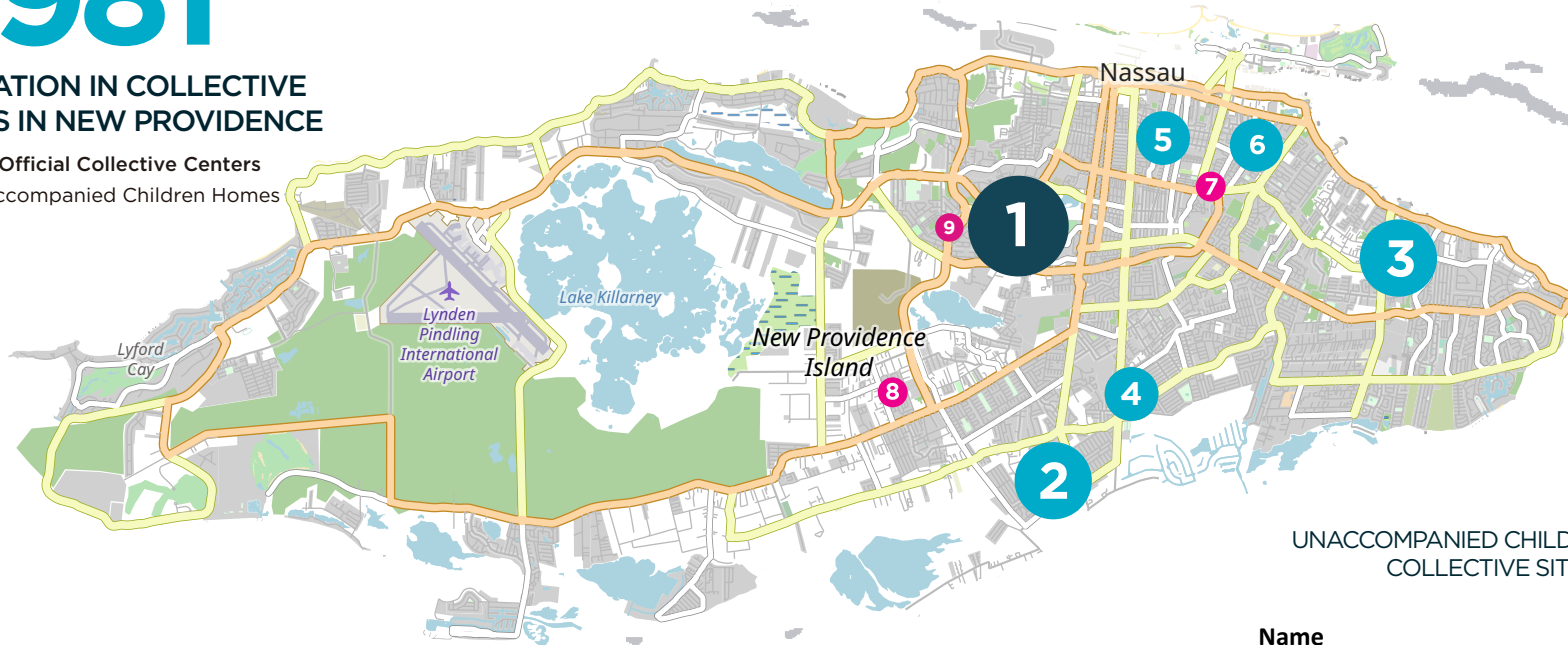

7 October 2019 (13:00 Hrs. GMT-4)

Source: Ministry of Social Services and Urban Development <http://bit.ly/2V9cuYe>
Pacific Disaster Center (PDC) <https://www.pdc.org/events/hurricane-dorian-response-2019/>
International Organization for Migration <https://www.iom.int/>

981

POPULATION IN COLLECTIVE CENTERS IN NEW PROVIDENCE

913 in Official Collective Centers
68 in Unaccompanied Children Homes

UNACCOMPANIED CHILDREN-ONLY COLLECTIVE SITES

Name	Occupancy
7. Rainfurly Children's Home	46
8. Children Emergency Hostel	15
9. Nazareth Center	7
Total	68

CHANGE OVER TIME SIR KENDALL ISAACS GYM VS OTHER SITES COMBINED