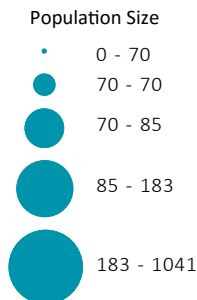

1,741

AFFECTED POPULATION UNDER SHELTER SUPPORT

830 in Official Collective Centers
46 in Children-Only Collective Centers
865 in housing provided by the Bahamas Disaster Housing Assistance (not shown in the map)