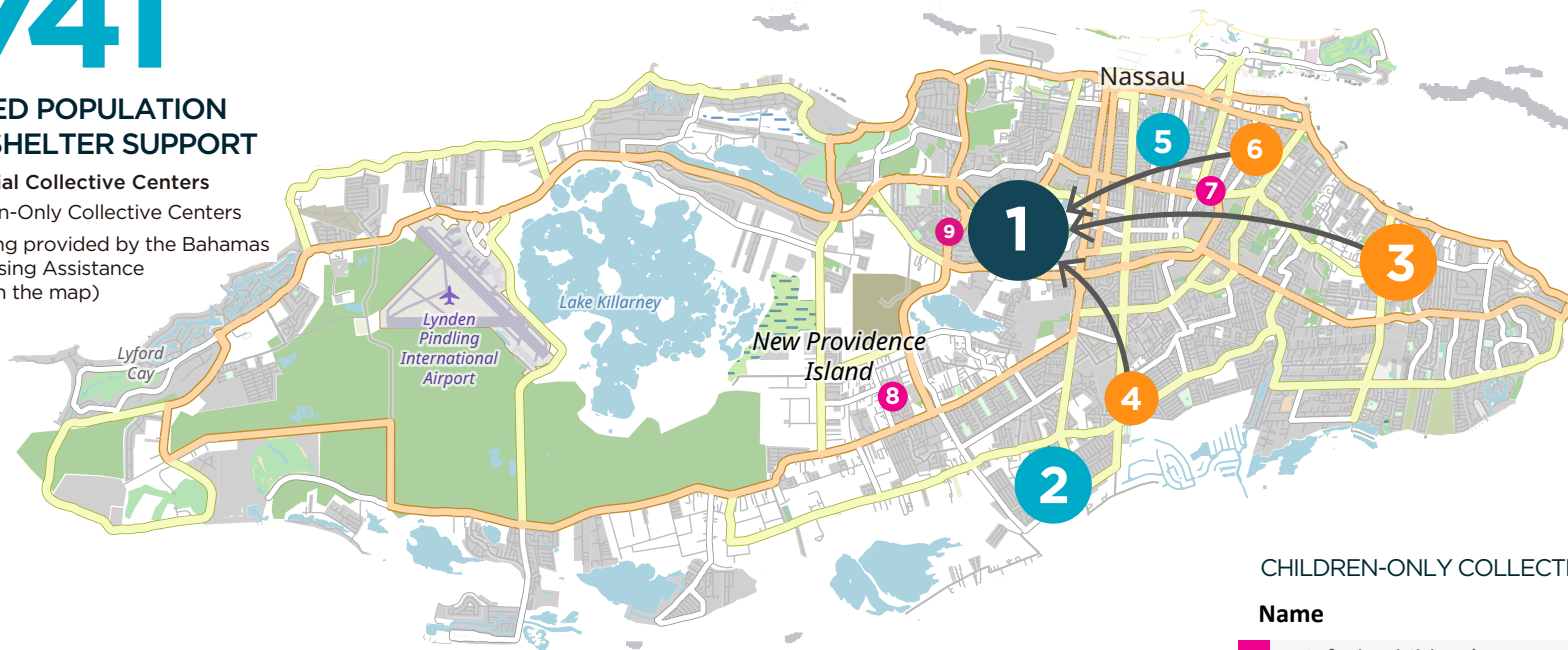

1,741

AFFECTED POPULATION UNDER SHELTER SUPPORT

830 in Official Collective Centers
46 in Children-Only Collective Centers
865 in housing provided by the Bahamas Disaster Housing Assistance (not shown in the map)

- POPULATION IN OFFICIAL COLLECTIVE CENTERS
- CHILDREN-ONLY COLLECTIVE CENTERS
- CLOSED

CHILDREN-ONLY COLLECTIVE CENTERS*

Name	Occupancy
7. Rainfurly Children's Home	24
8. Children Emergency Hostel	15
9. Nazareth Center	7
Total	46

CHANGE OVER TIME SIR KENDALL ISAACS GYM VS OTHER SITES COMBINED

Source: Ministry of Social Services and Urban Development <http://bit.ly/2V9cuYe>
 Pacific Disaster Center (PDC)

<https://www.pdc.org/events/hurricane-dorian-response-2019>