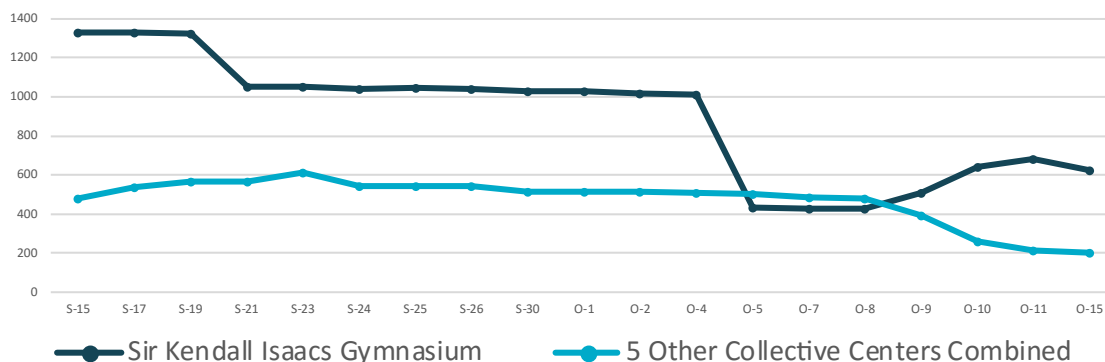

CHANGE OVER TIME SIR KENDALL ISAACS GYM VS OTHER SITES COMBINED

Source: Ministry of Social Services and Urban Development <http://bit.ly/2V9cuYe>
Pacific Disaster Center (PDC)

<https://www.pdc.org/events/hurricane-dorian-response-2019>