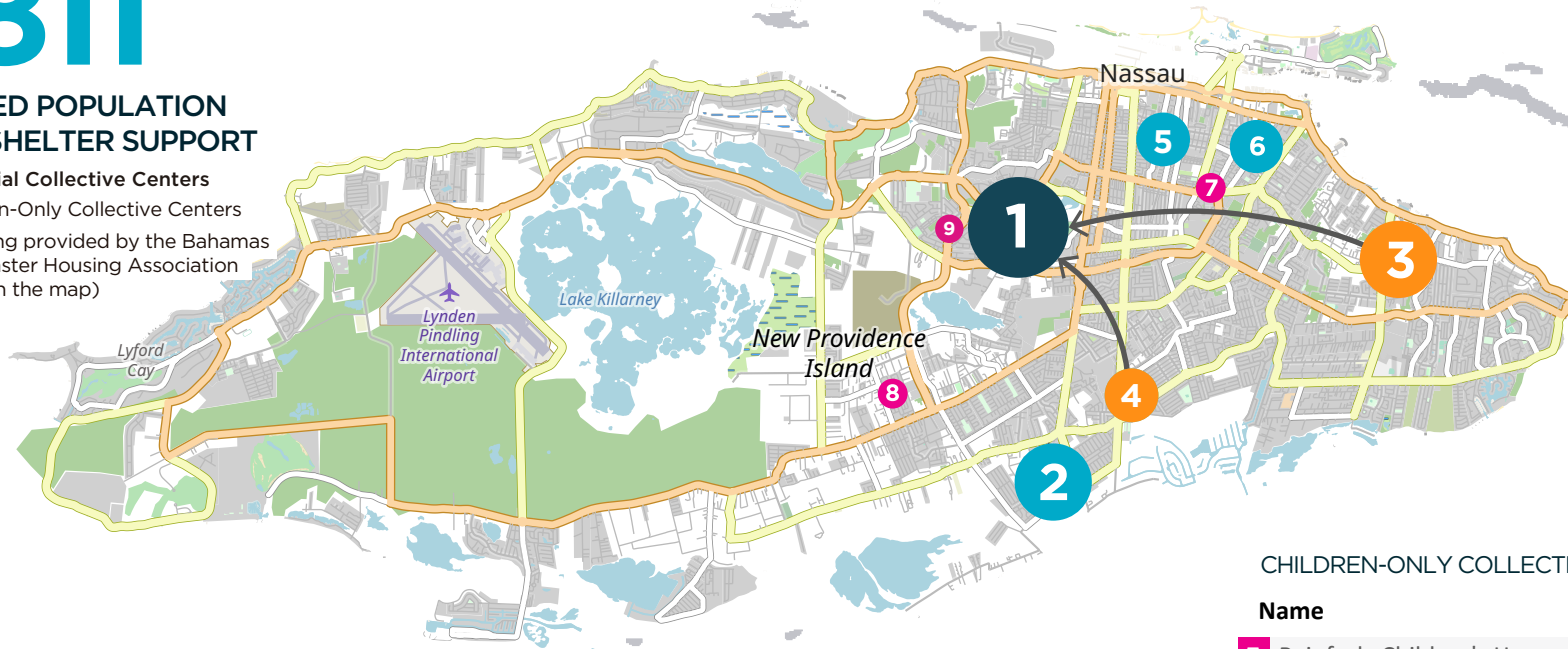

1,811

AFFECTED POPULATION UNDER SHELTER SUPPORT

900 in Official Collective Centers
46 in Children-Only Collective Centers
865 in housing provided by the Bahamas National Disaster Housing Association (not shown in the map)

- POPULATION IN OFFICIAL COLLECTIVE CENTERS
- CHILDREN-ONLY COLLECTIVE CENTERS
- CLOSED

CHILDREN-ONLY COLLECTIVE CENTERS*

Name	Occupancy
7. Rainfurly Children's Home	24
8. Children Emergency Hostel	15
9. Nazareth Center	7
Total	46

CHANGE OVER TIME SIR KENDALL ISAACS GYM VS OTHER SITES COMBINED

Source: Ministry of Social Services and Urban Development <http://bit.ly/2V9cuYe>
 Pacific Disaster Center (PDC)

<https://www.pdc.org/events/hurricane-dorian-response-2019>