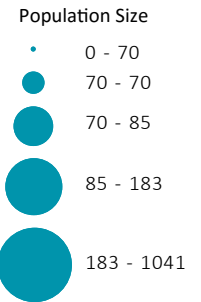

1,811

AFFECTED POPULATION UNDER SHELTER SUPPORT

900 in Official Collective Centers
46 in Children-Only Collective Centers
865 in housing provided by the Bahamas National Disaster Housing Association (not shown in the map)