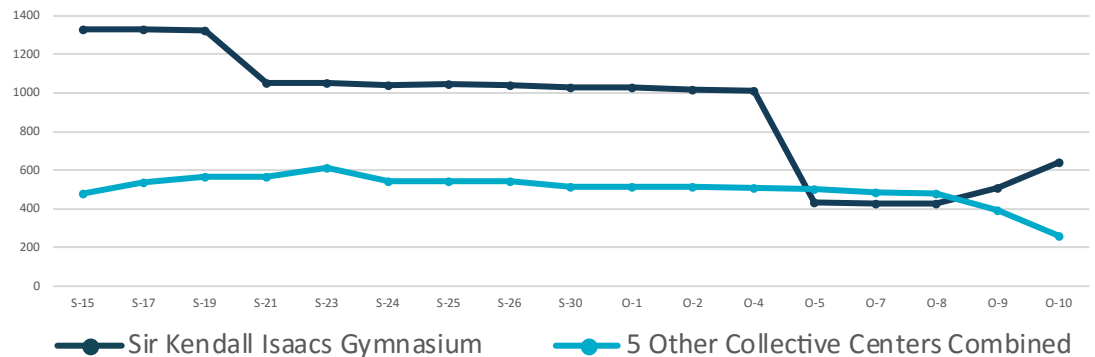

POPULATION IN OFFICIAL COLLECTIVE CENTERS

Name	Occupancy 10 Oct	Change since 9 Oct
1. Sir Kendall Isaacs Gym	641	25.7%
2. Bahamas Academy Gym	150	-1.3%
3. Fox Hill Community Center	0	-100.0%
4. All Saints Community Centre	0	0.0%
5. Calvary Haitian Baptist Church	62	-6.1%
6. Pilgrim Baptist Church	47	0.0%
Total	900	-0.2%

CHANGE OVER TIME SIR KENDALL ISAACS GYM VS OTHER SITES COMBINED