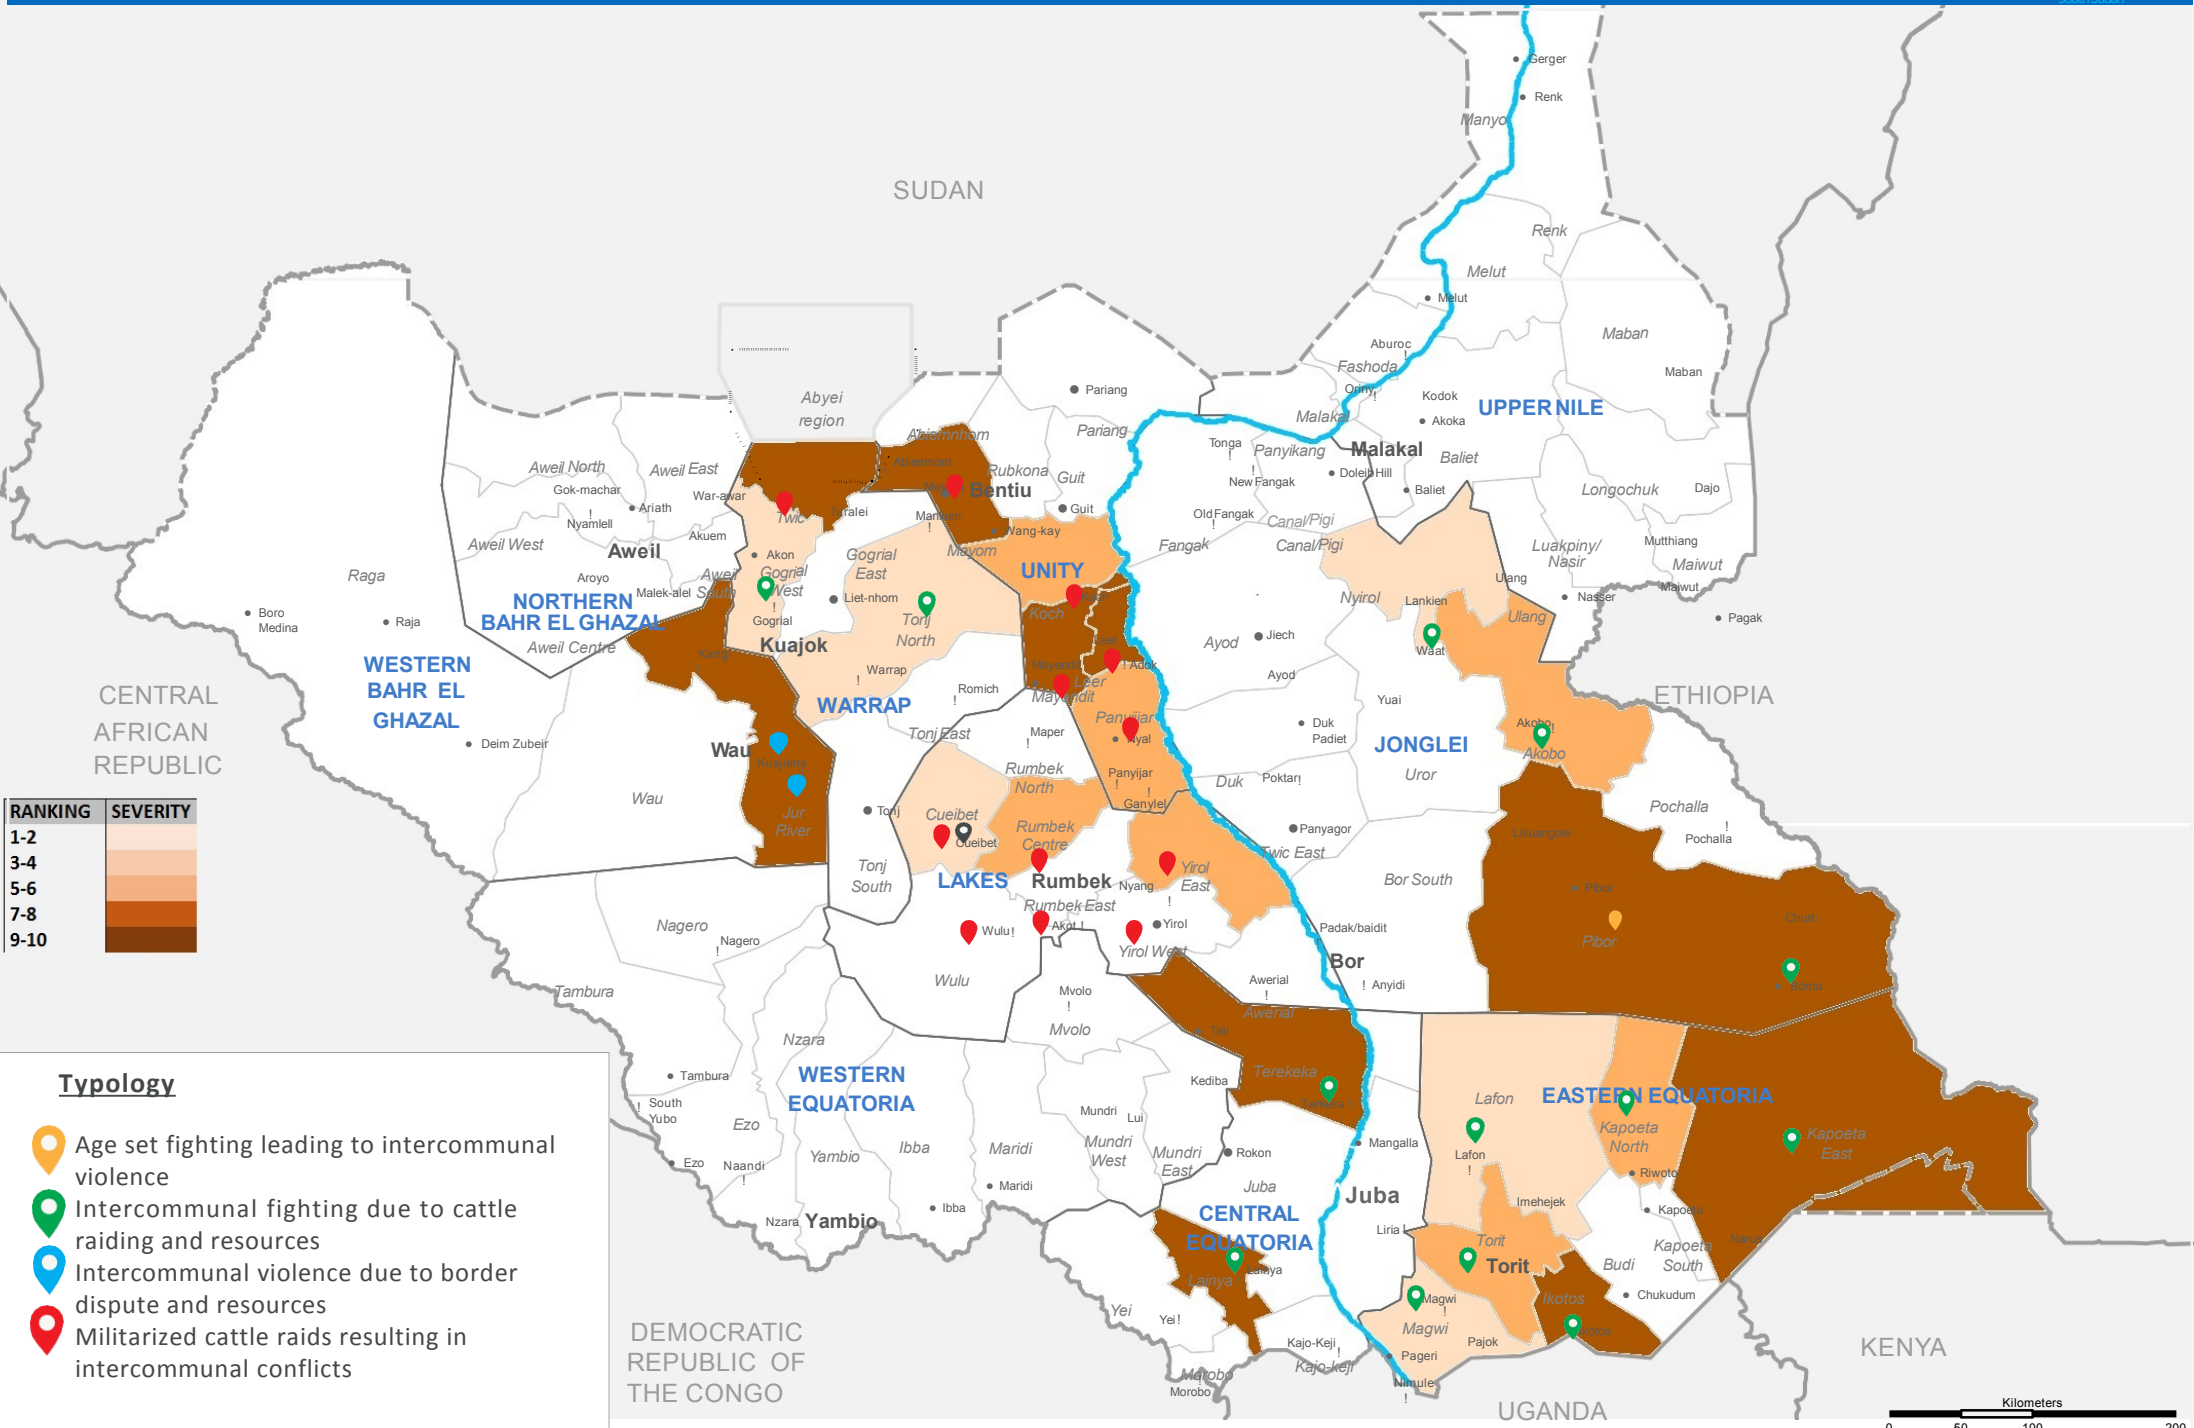

South Sudan: Cattle Raiding Mapping (as of October 2019)

Creation Date: 20 October 2019 Feedback: abdisa@unhcr.org. The boundaries and names shown and the designations used on this map do not imply official endorsement or acceptance by the United Nations. The data has not been independently verified and is subject to error or omission, deliberation or otherwise by the various sources. Sources: FSL Cluster and REACH