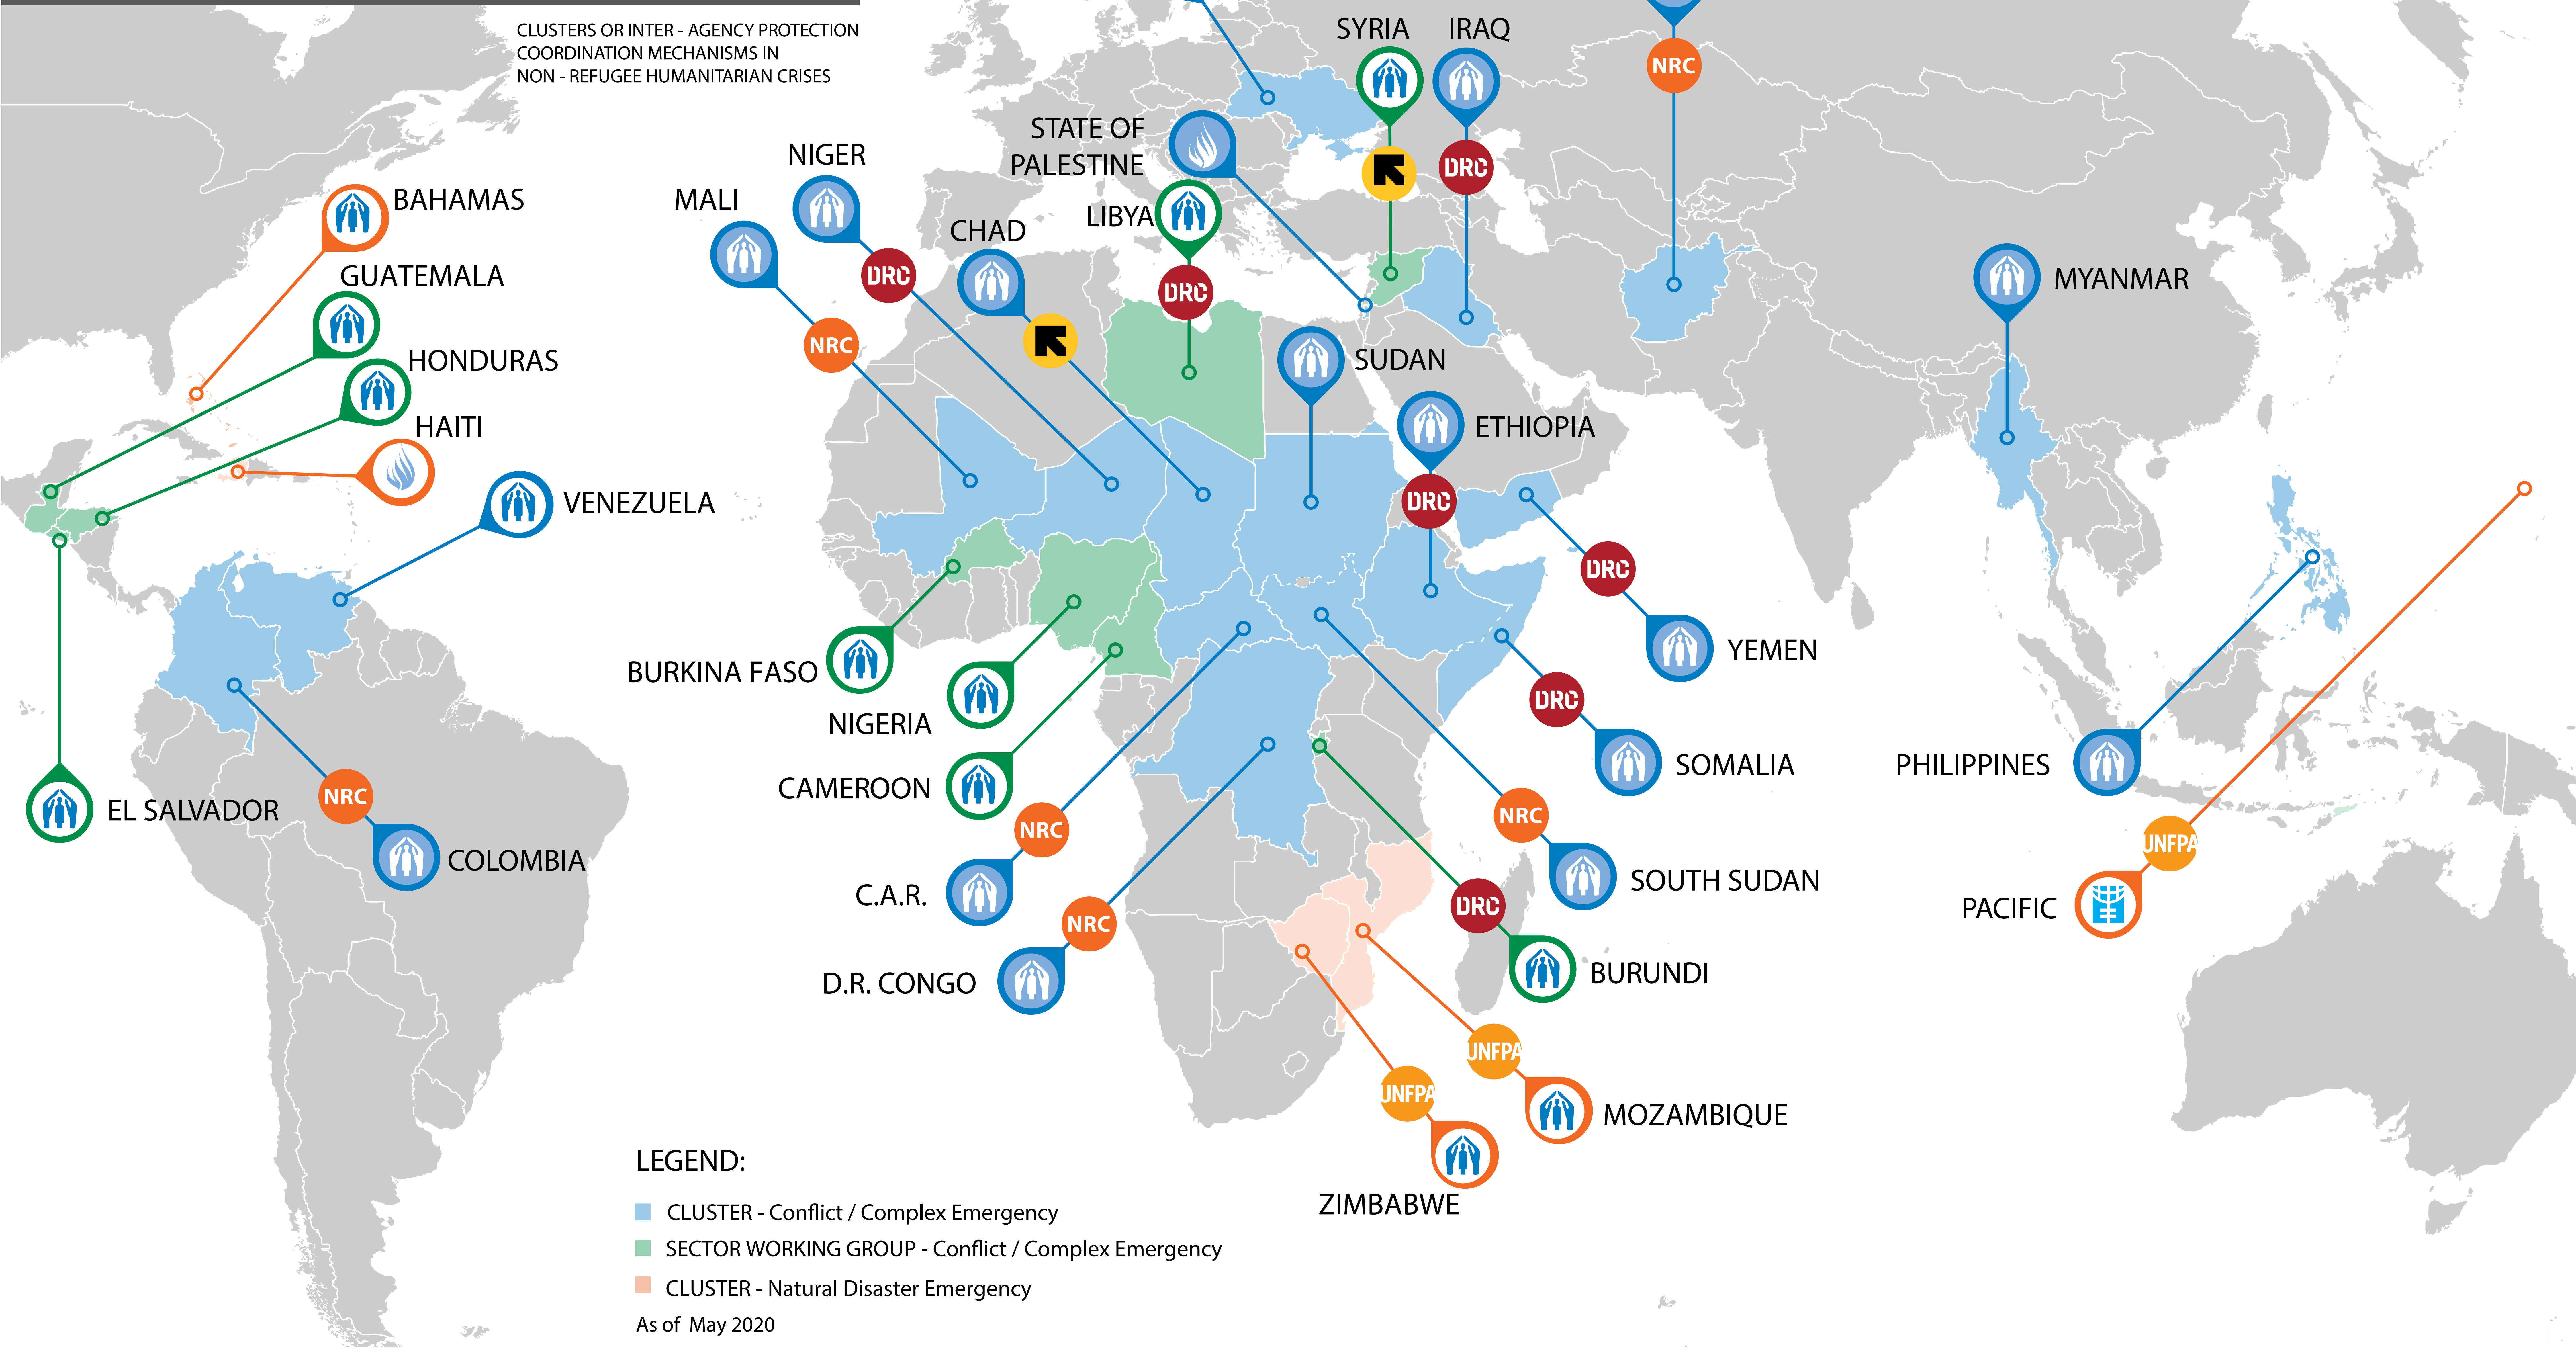

PROTECTION CLUSTERS

CLUSTERS OR INTER-AGENCY PROTECTION COORDINATION MECHANISMS IN NON-REFUGEE HUMANITARIAN CRISES

LEGEND:

- CLUSTER - Conflict / Complex Emergency
- SECTOR WORKING GROUP - Conflict / Complex Emergency
- CLUSTER - Natural Disaster Emergency

As of May 2020

LEAD AGENCIES

CO-LEAD AGENCIES/ORGANIZATIONS