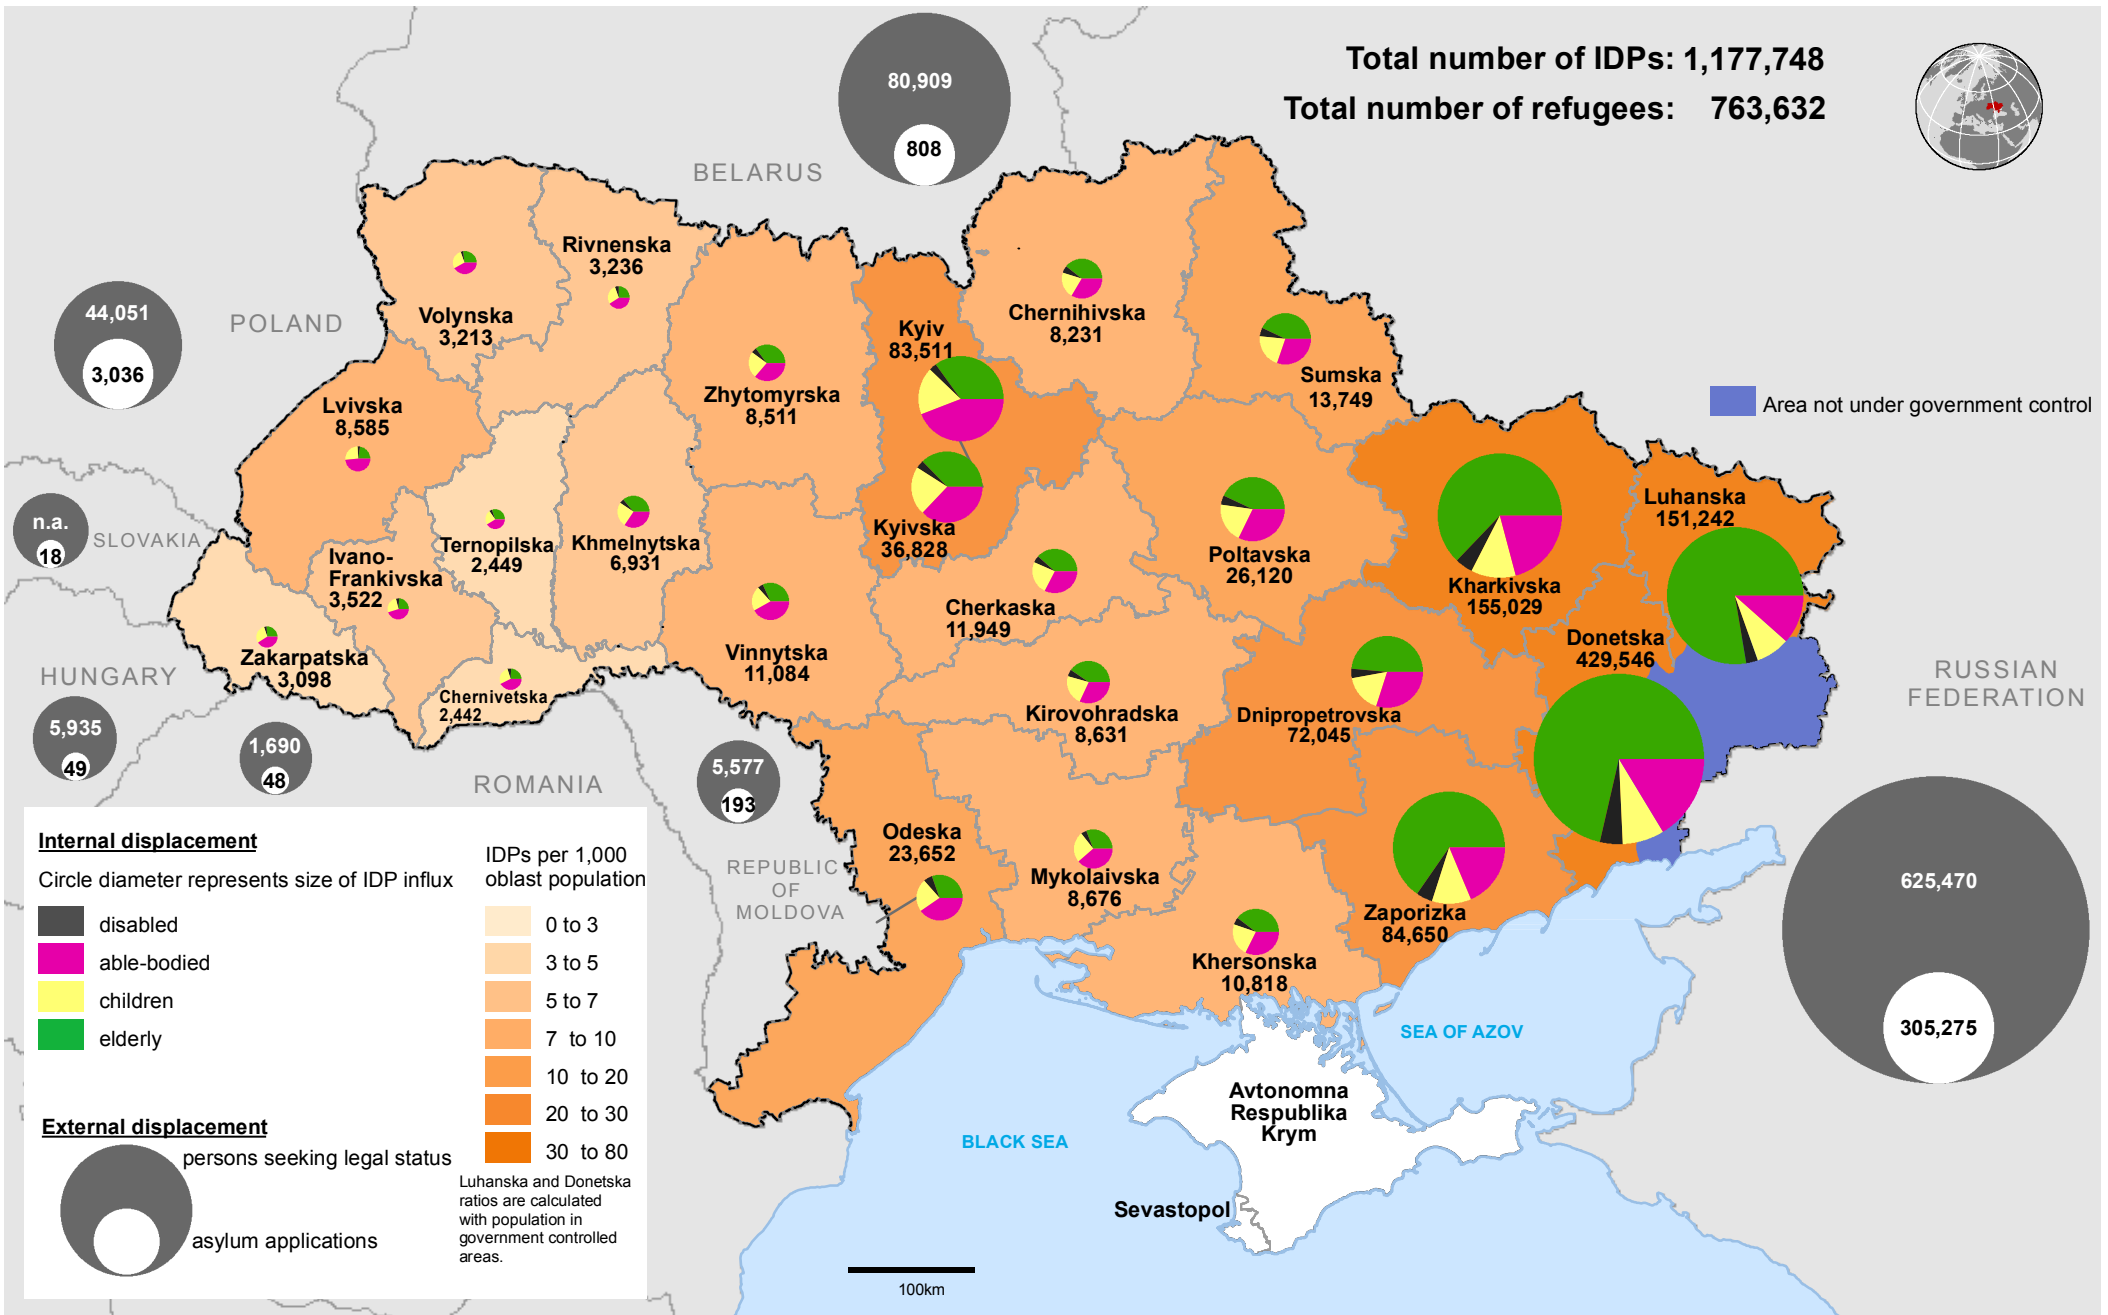

Ukraine: Overview of population displacement (as of 23 March 2015)

The boundaries and names shown and the designations used on this map do not imply official endorsement or acceptance by the United Nations. **Internal Displacement:** Data provided by the Ministry of Social Policy, as of 23 March. **External displacement:** Figures reported to UNHCR by Government Asylum Authorities as of 22 March for Hungary, 24 March for Poland, 26 March for Moldova, 26 March for Romania, 31 December 2014 for Slovakia, and as reported by the Russian Federal Migration Service as of 16 March for the Russian Federation. | Feedback: shubina@un.org | Document: ukr displacement_23 March 2015 Creation date: 2015-03-27