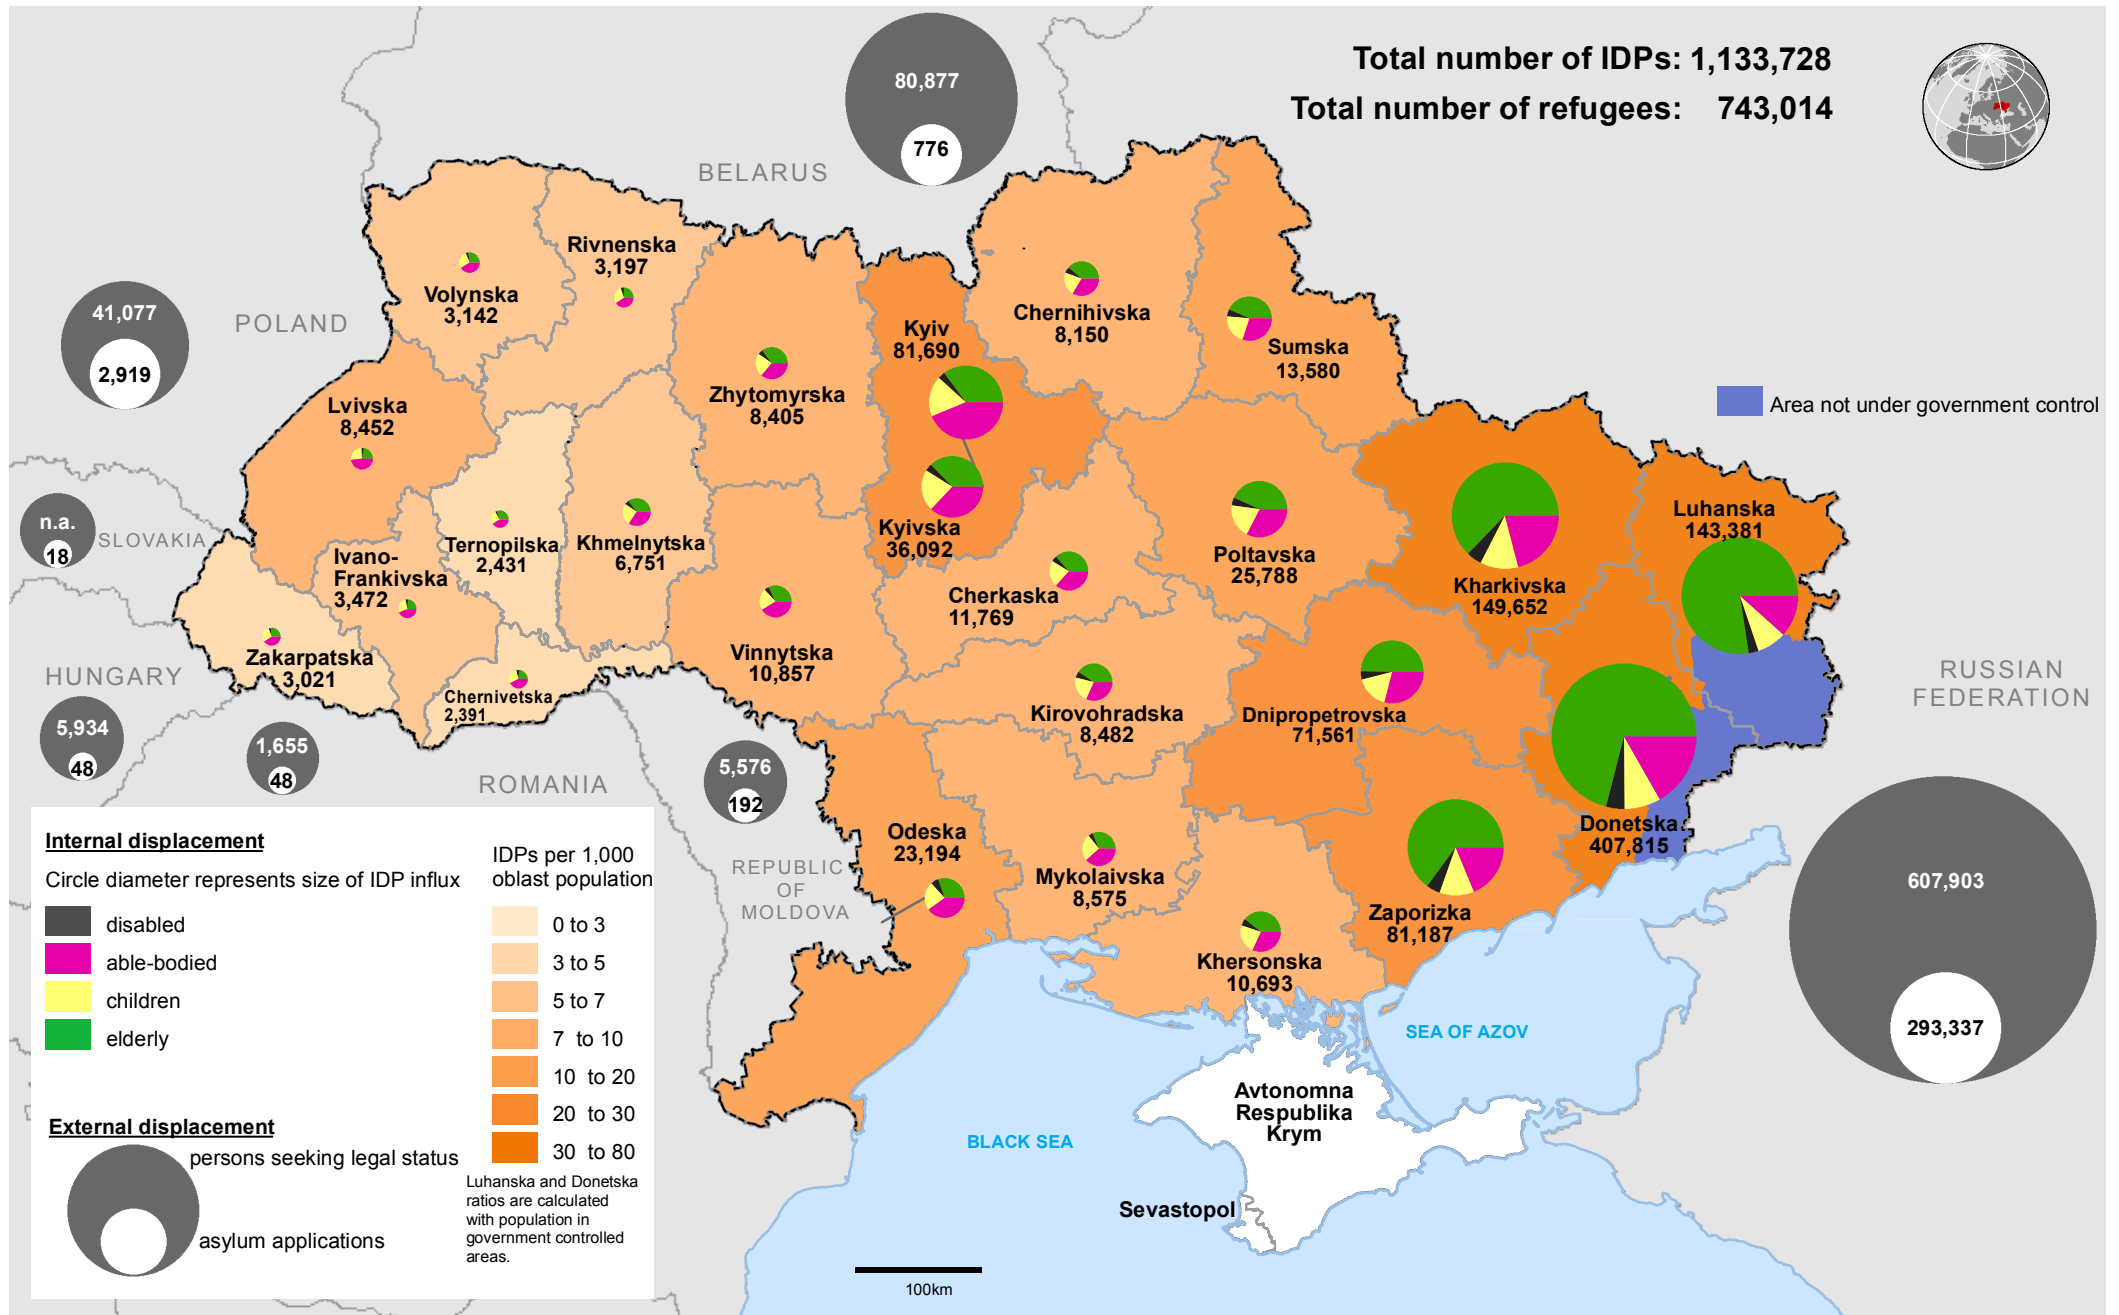

# Ukraine: Overview of population displacement (as of 11 March 2015)

The boundaries and names shown and the designations used on this map do not imply official endorsement or acceptance by the United Nations. **Internal Displacement:** Data provided by the Ministry of Social Policy, as of 11 March. **External displacement:** Figures reported to UNHCR by Government Asylum Authorities as of 1 March for Hungary, 9 March for Poland, 12 March for Moldova, 12 March for Belarus, 28 February for Romania, 31 December 2014 for Slovakia, and as reported by the Russian Federal Migration Service as of 10 March for the Russian Federation. | Feedback: shubina@un.org | Document: ukr displacement\_11 March 2015 Creation date: 2015-03-14