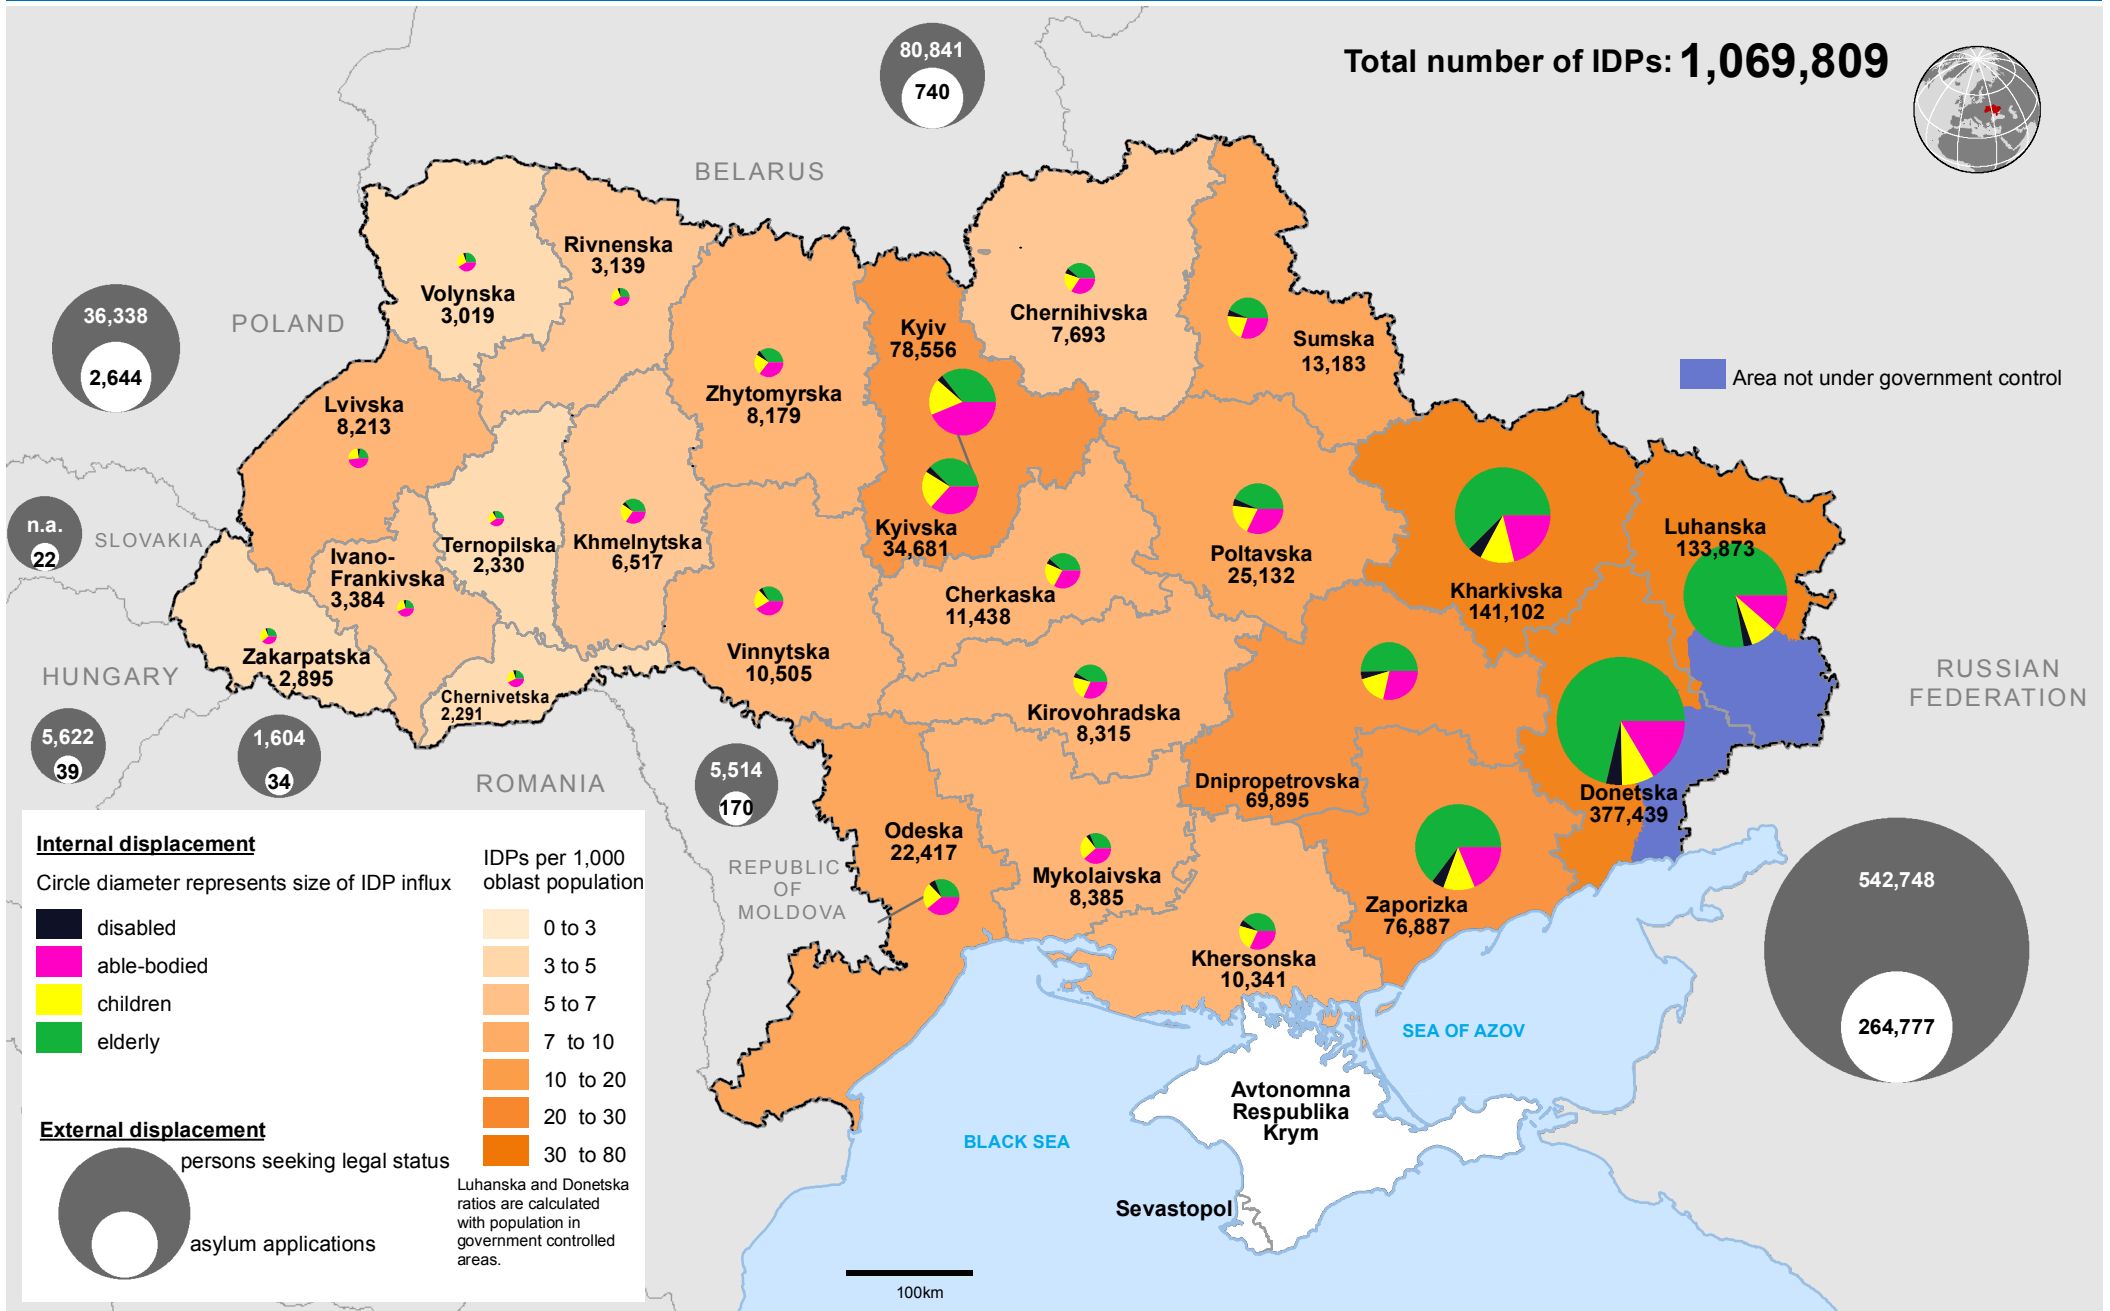

# Ukraine: Overview of population displacement (as of 26 February 2015)

The boundaries and names shown and the designations used on this map do not imply official endorsement or acceptance by the United Nations. **Internal Displacement:** Data provided by the Ministry of Social Policy, as of 23 February. **External displacement:** Figures reported to UNHCR by Government Asylum Authorities as of 01 February for Hungary, 10 February for Poland, 11 February for Belarus, 12 February for Romania, 31 December 2014 for Romania and Slovakia, and as reported by the Russian Federal Migration Service as of 3 February for the Russian Federation. | Feedback: shubina@un.org | Document: ukr displacement\_26 February 2015 Creation date: 26/02/2015