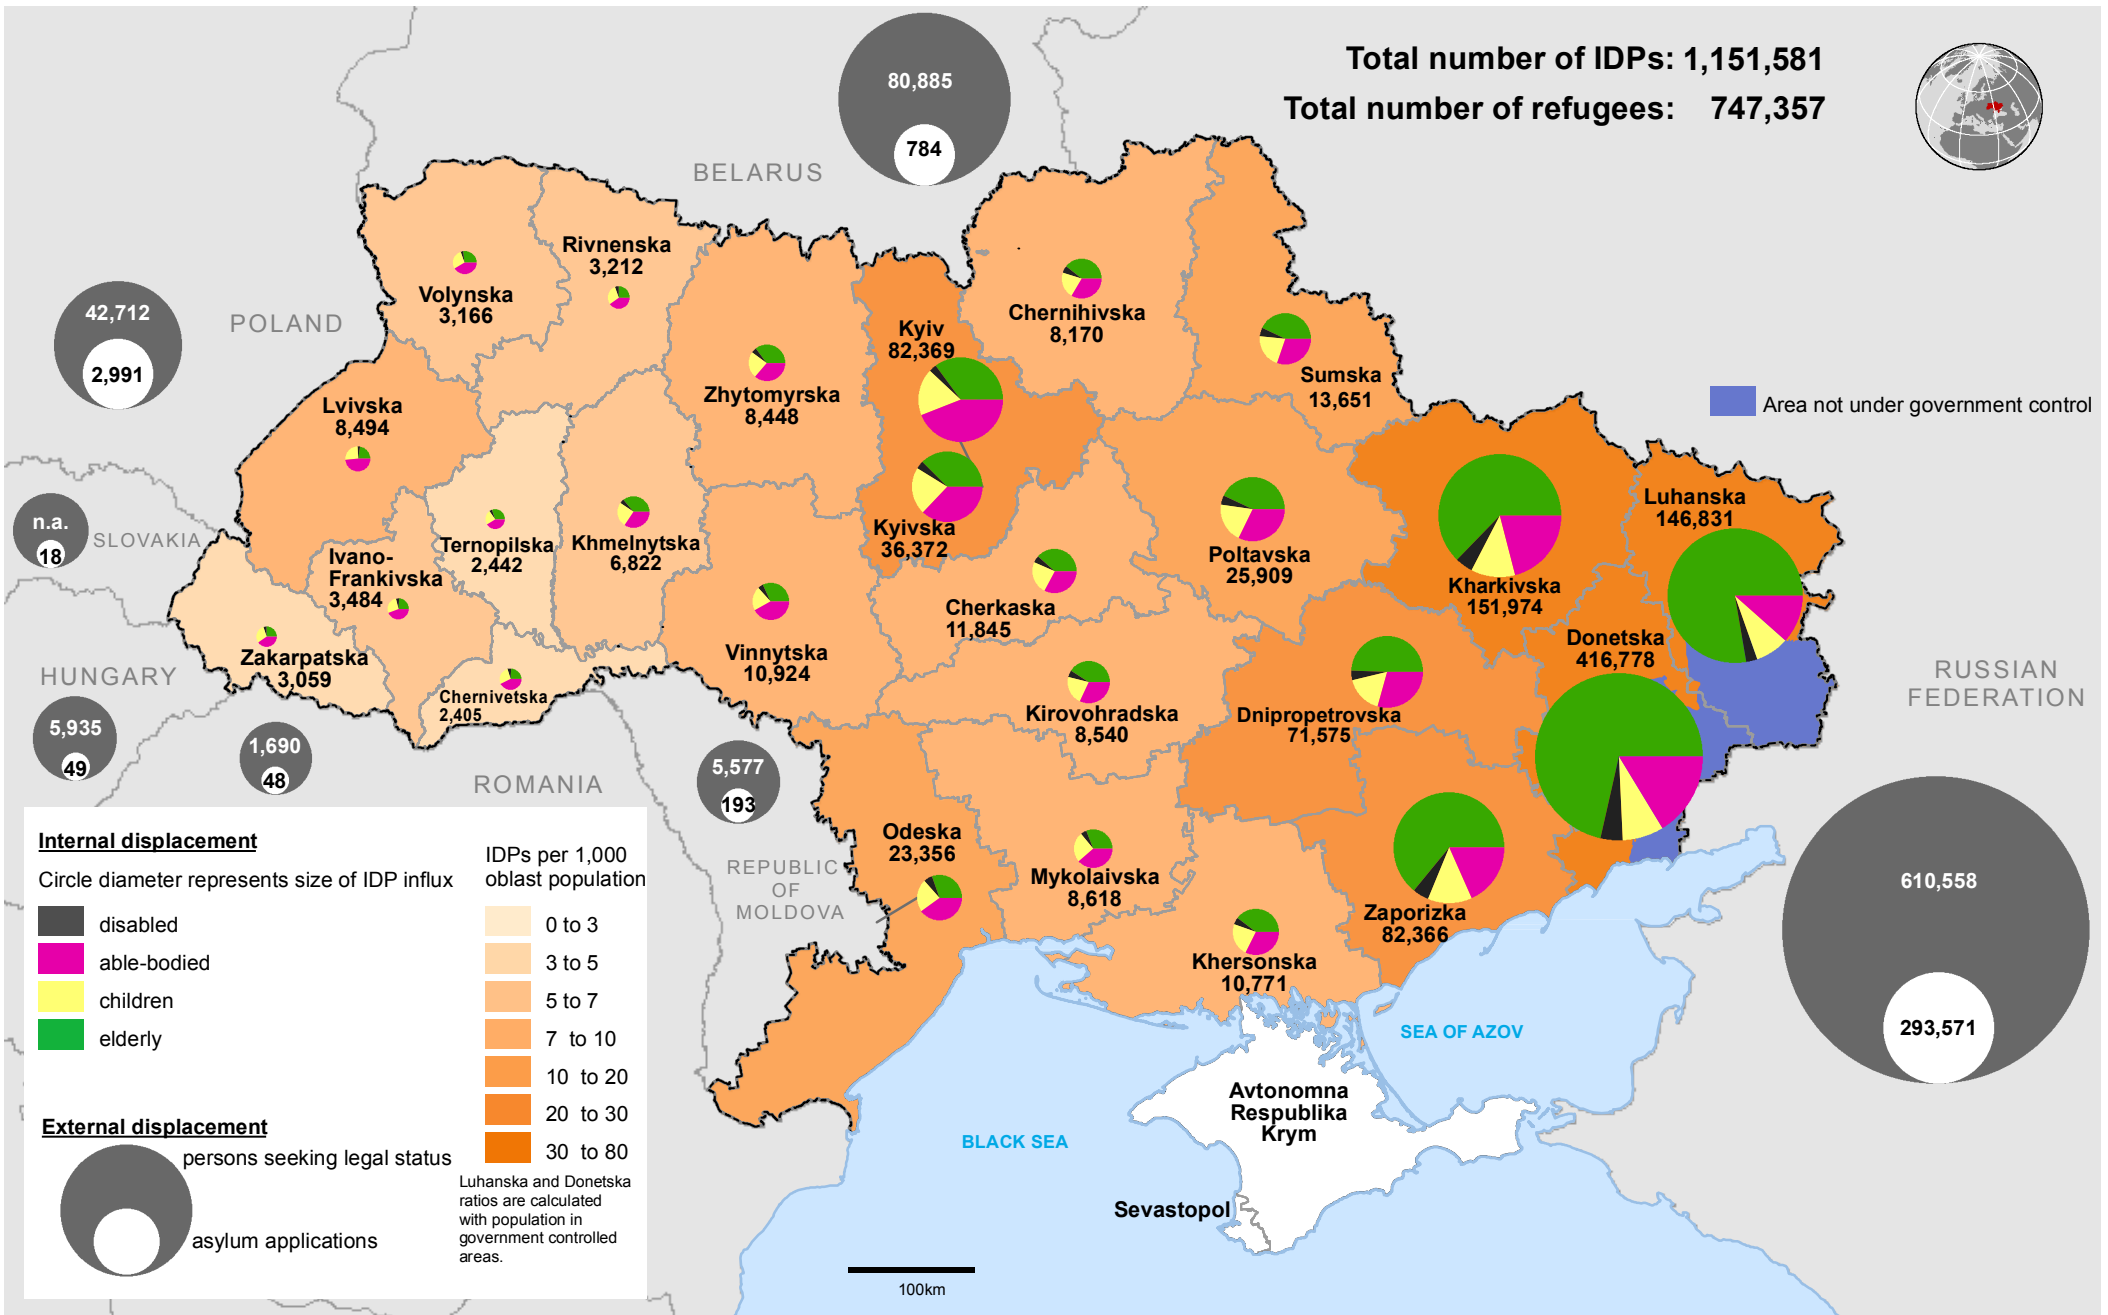

# Ukraine: Overview of population displacement (as of 16 March 2015)

The boundaries and names shown and the designations used on this map do not imply official endorsement or acceptance by the United Nations. **Internal Displacement:** Data provided by the Ministry of Social Policy, as of 16 March. **External displacement:** Figures reported to UNHCR by Government Asylum Authorities as of 15 March for Hungary, 17 March for Poland, 19 March for Moldova, 18 March for Belarus, 1 March for Romania, 31 December 2014 for Slovakia, and as reported by the Russian Federal Migration Service as of 16 March for the Russian Federation. | Feedback: shubina@un.org | Document: ukr displacement\_16 March 2015 Creation date: 2015-03-20