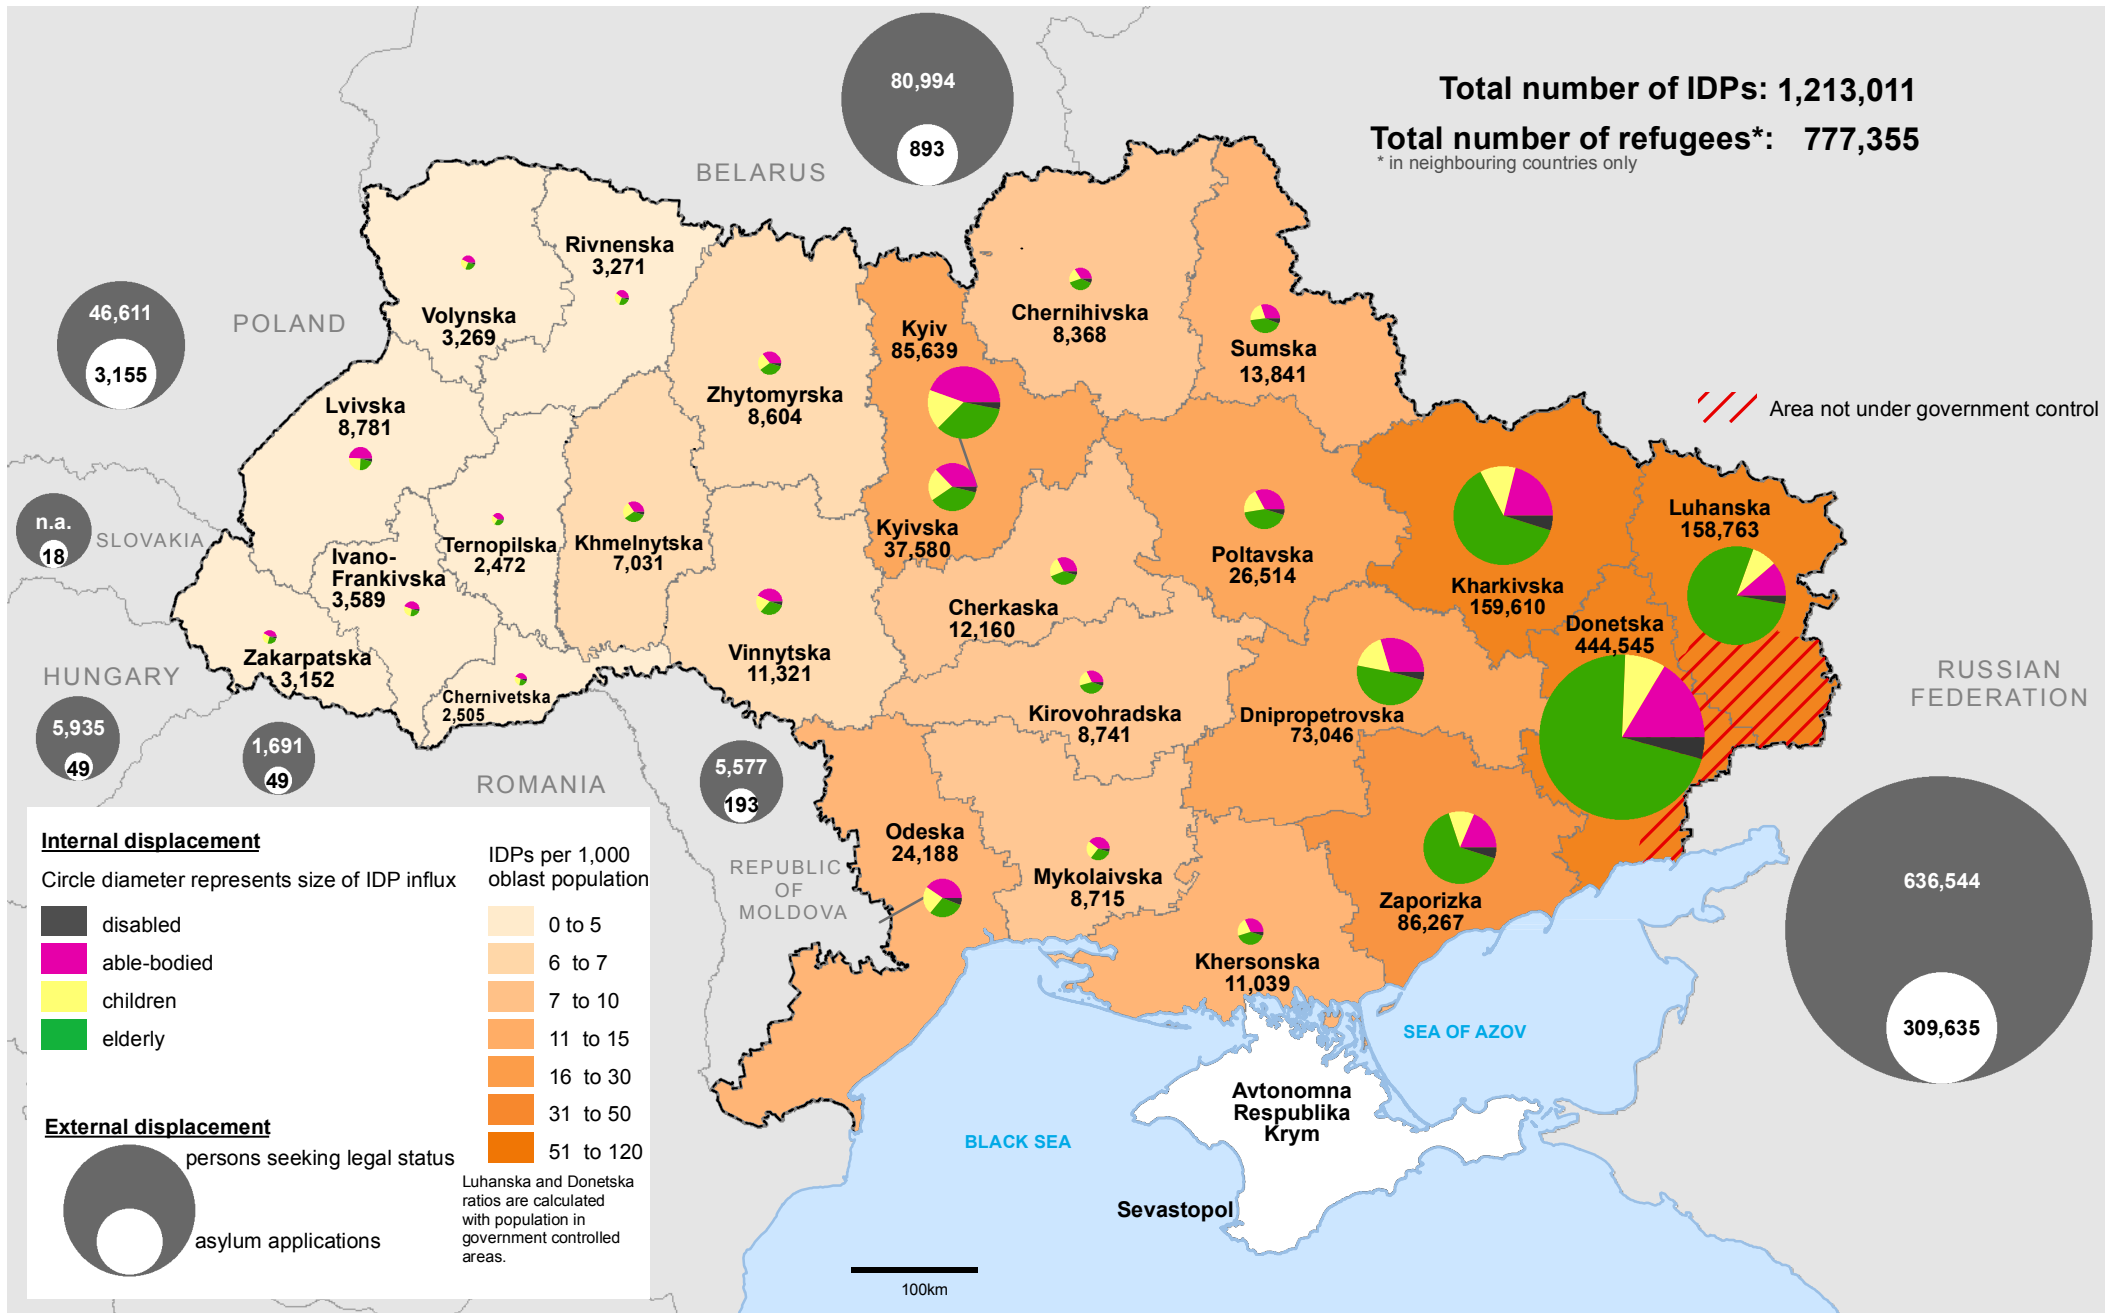

Ukraine: Overview of population displacement (as of 6 Apr 2015)

The boundaries and names shown and the designations used on this map do not imply official endorsement or acceptance by the United Nations. **Internal Displacement:** Data provided by the Ministry of Social Policy, as of 6 Apr. **External displacement:** Figures reported to UNHCR by Government Asylum Authorities as of 29 March for Hungary, 08 April for Poland, 9 April for Moldova, 9 April for Belarus, 1 Apr for Romania, 31 December 2014 for Slovakia, and as reported by the Russian Federal Migration Service as of 30 March for the Russian Federation. | **Feedback:** shubina@un.org | **Document:** ukr displacement_06 April 2015 **Creation date:** 10/04/2015