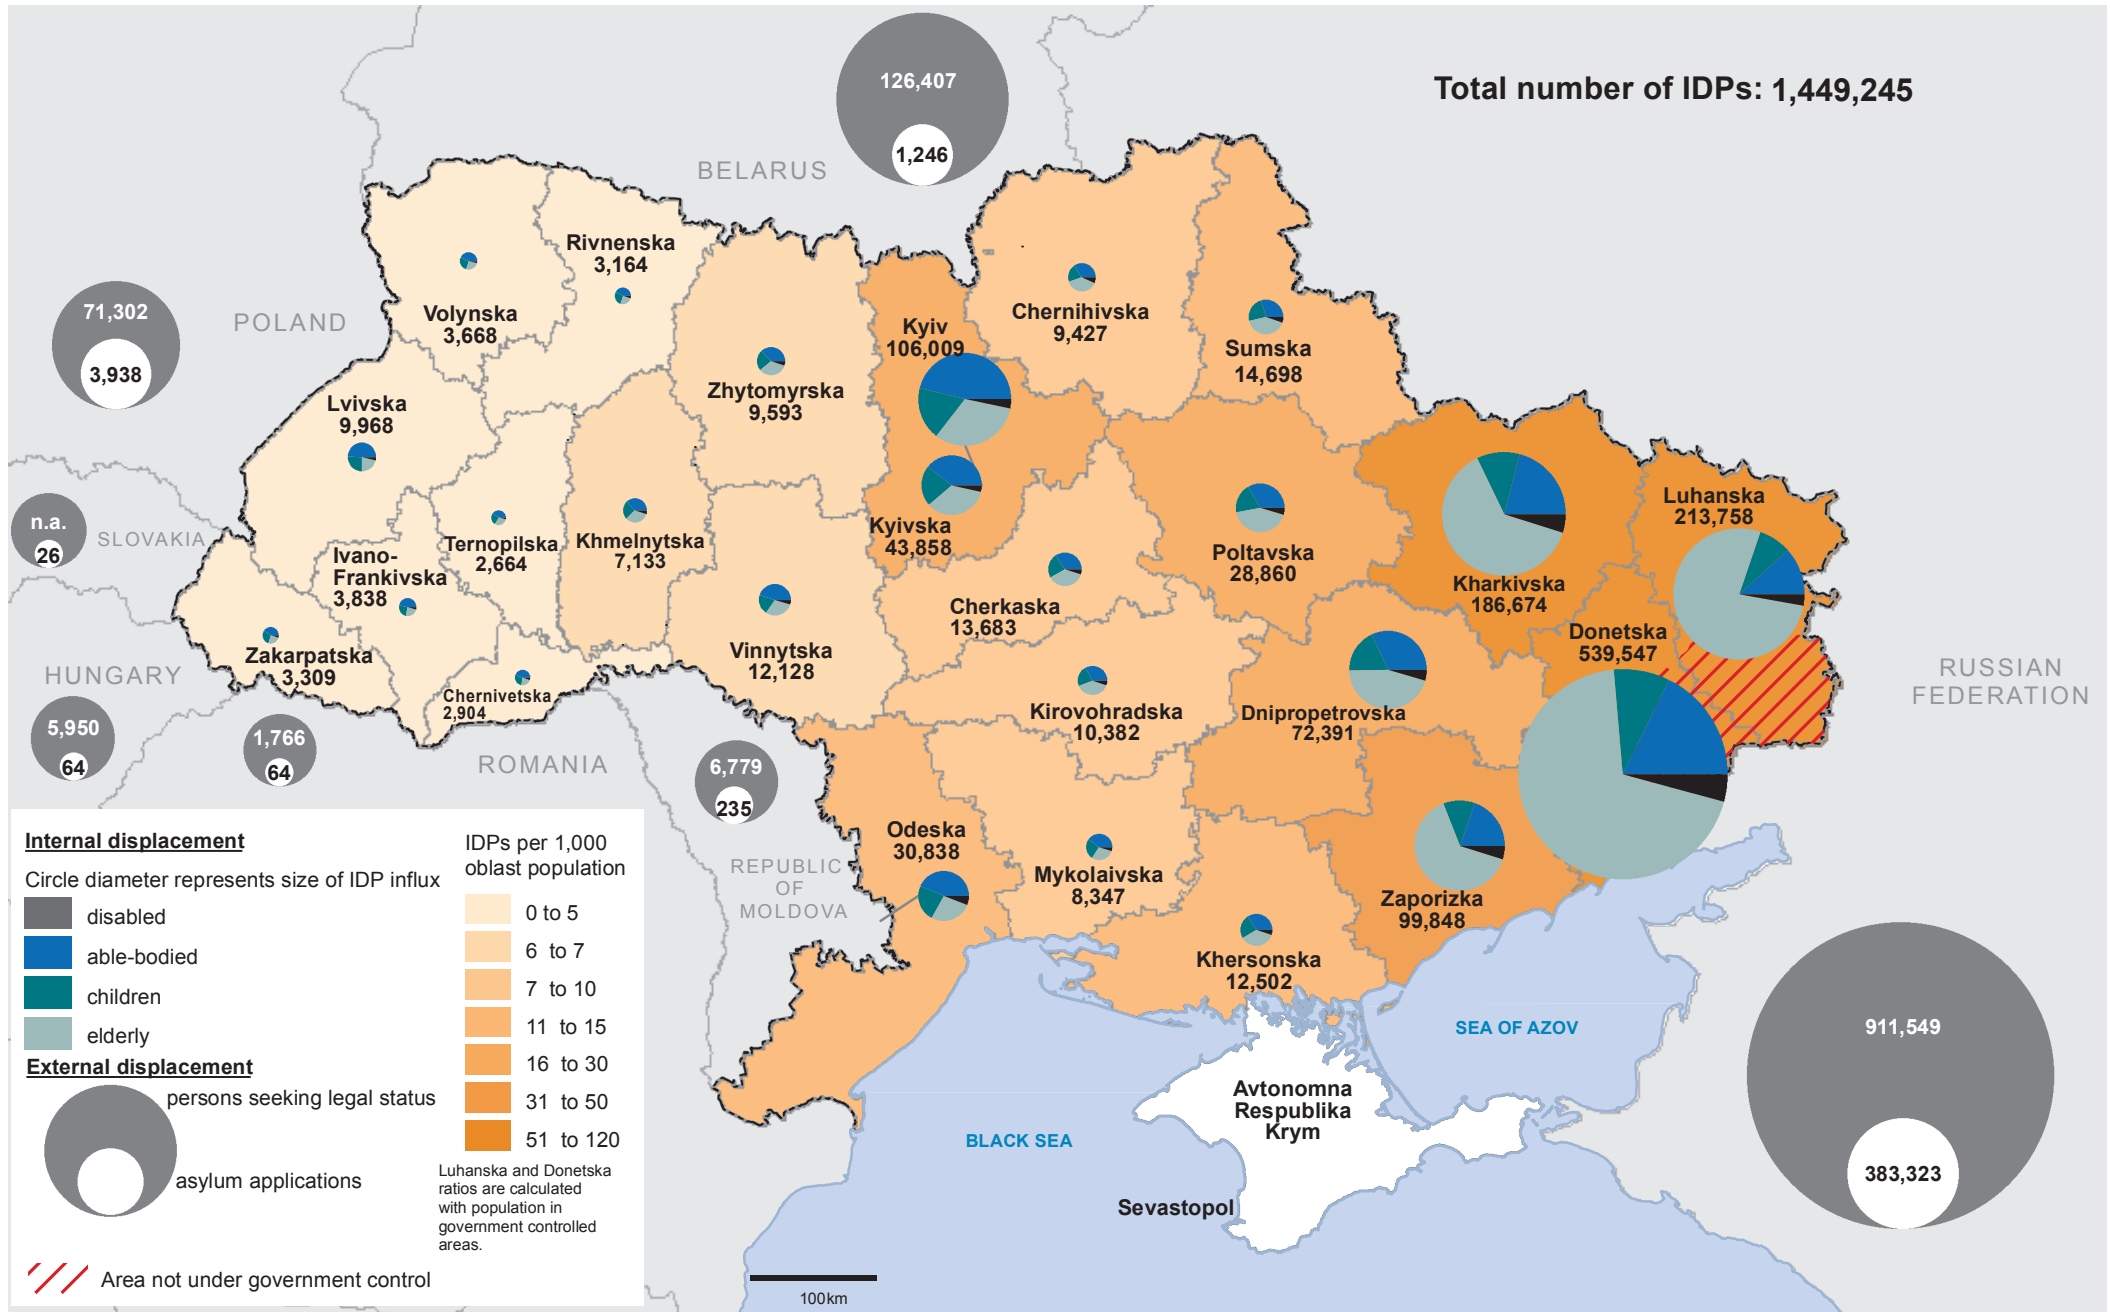

Ukraine: Overview of population displacement (as of 21 August 2015)

The boundaries and names shown and the designations used on this map do not imply official endorsement or acceptance by the United Nations. **Internal Displacement:** Data provided by the Ministry of Social Policy, as of 21 August. **External displacement:** Figures reported to UNHCR by Government Asylum Authorities as of 2 August for Hungary, 23 August for Poland, 26 August for Moldova, 27 August for Belarus, 31 July for Romania, 31 May 2015 for Slovakia, and as reported by the Russian Federal Migration Service as of 4 August for the Russian Federation. | **Feedback:** OCHAUkraine@un.org | **Document:** ukr_displacement_21 August 2015 **Creation date:** 28/08/2015