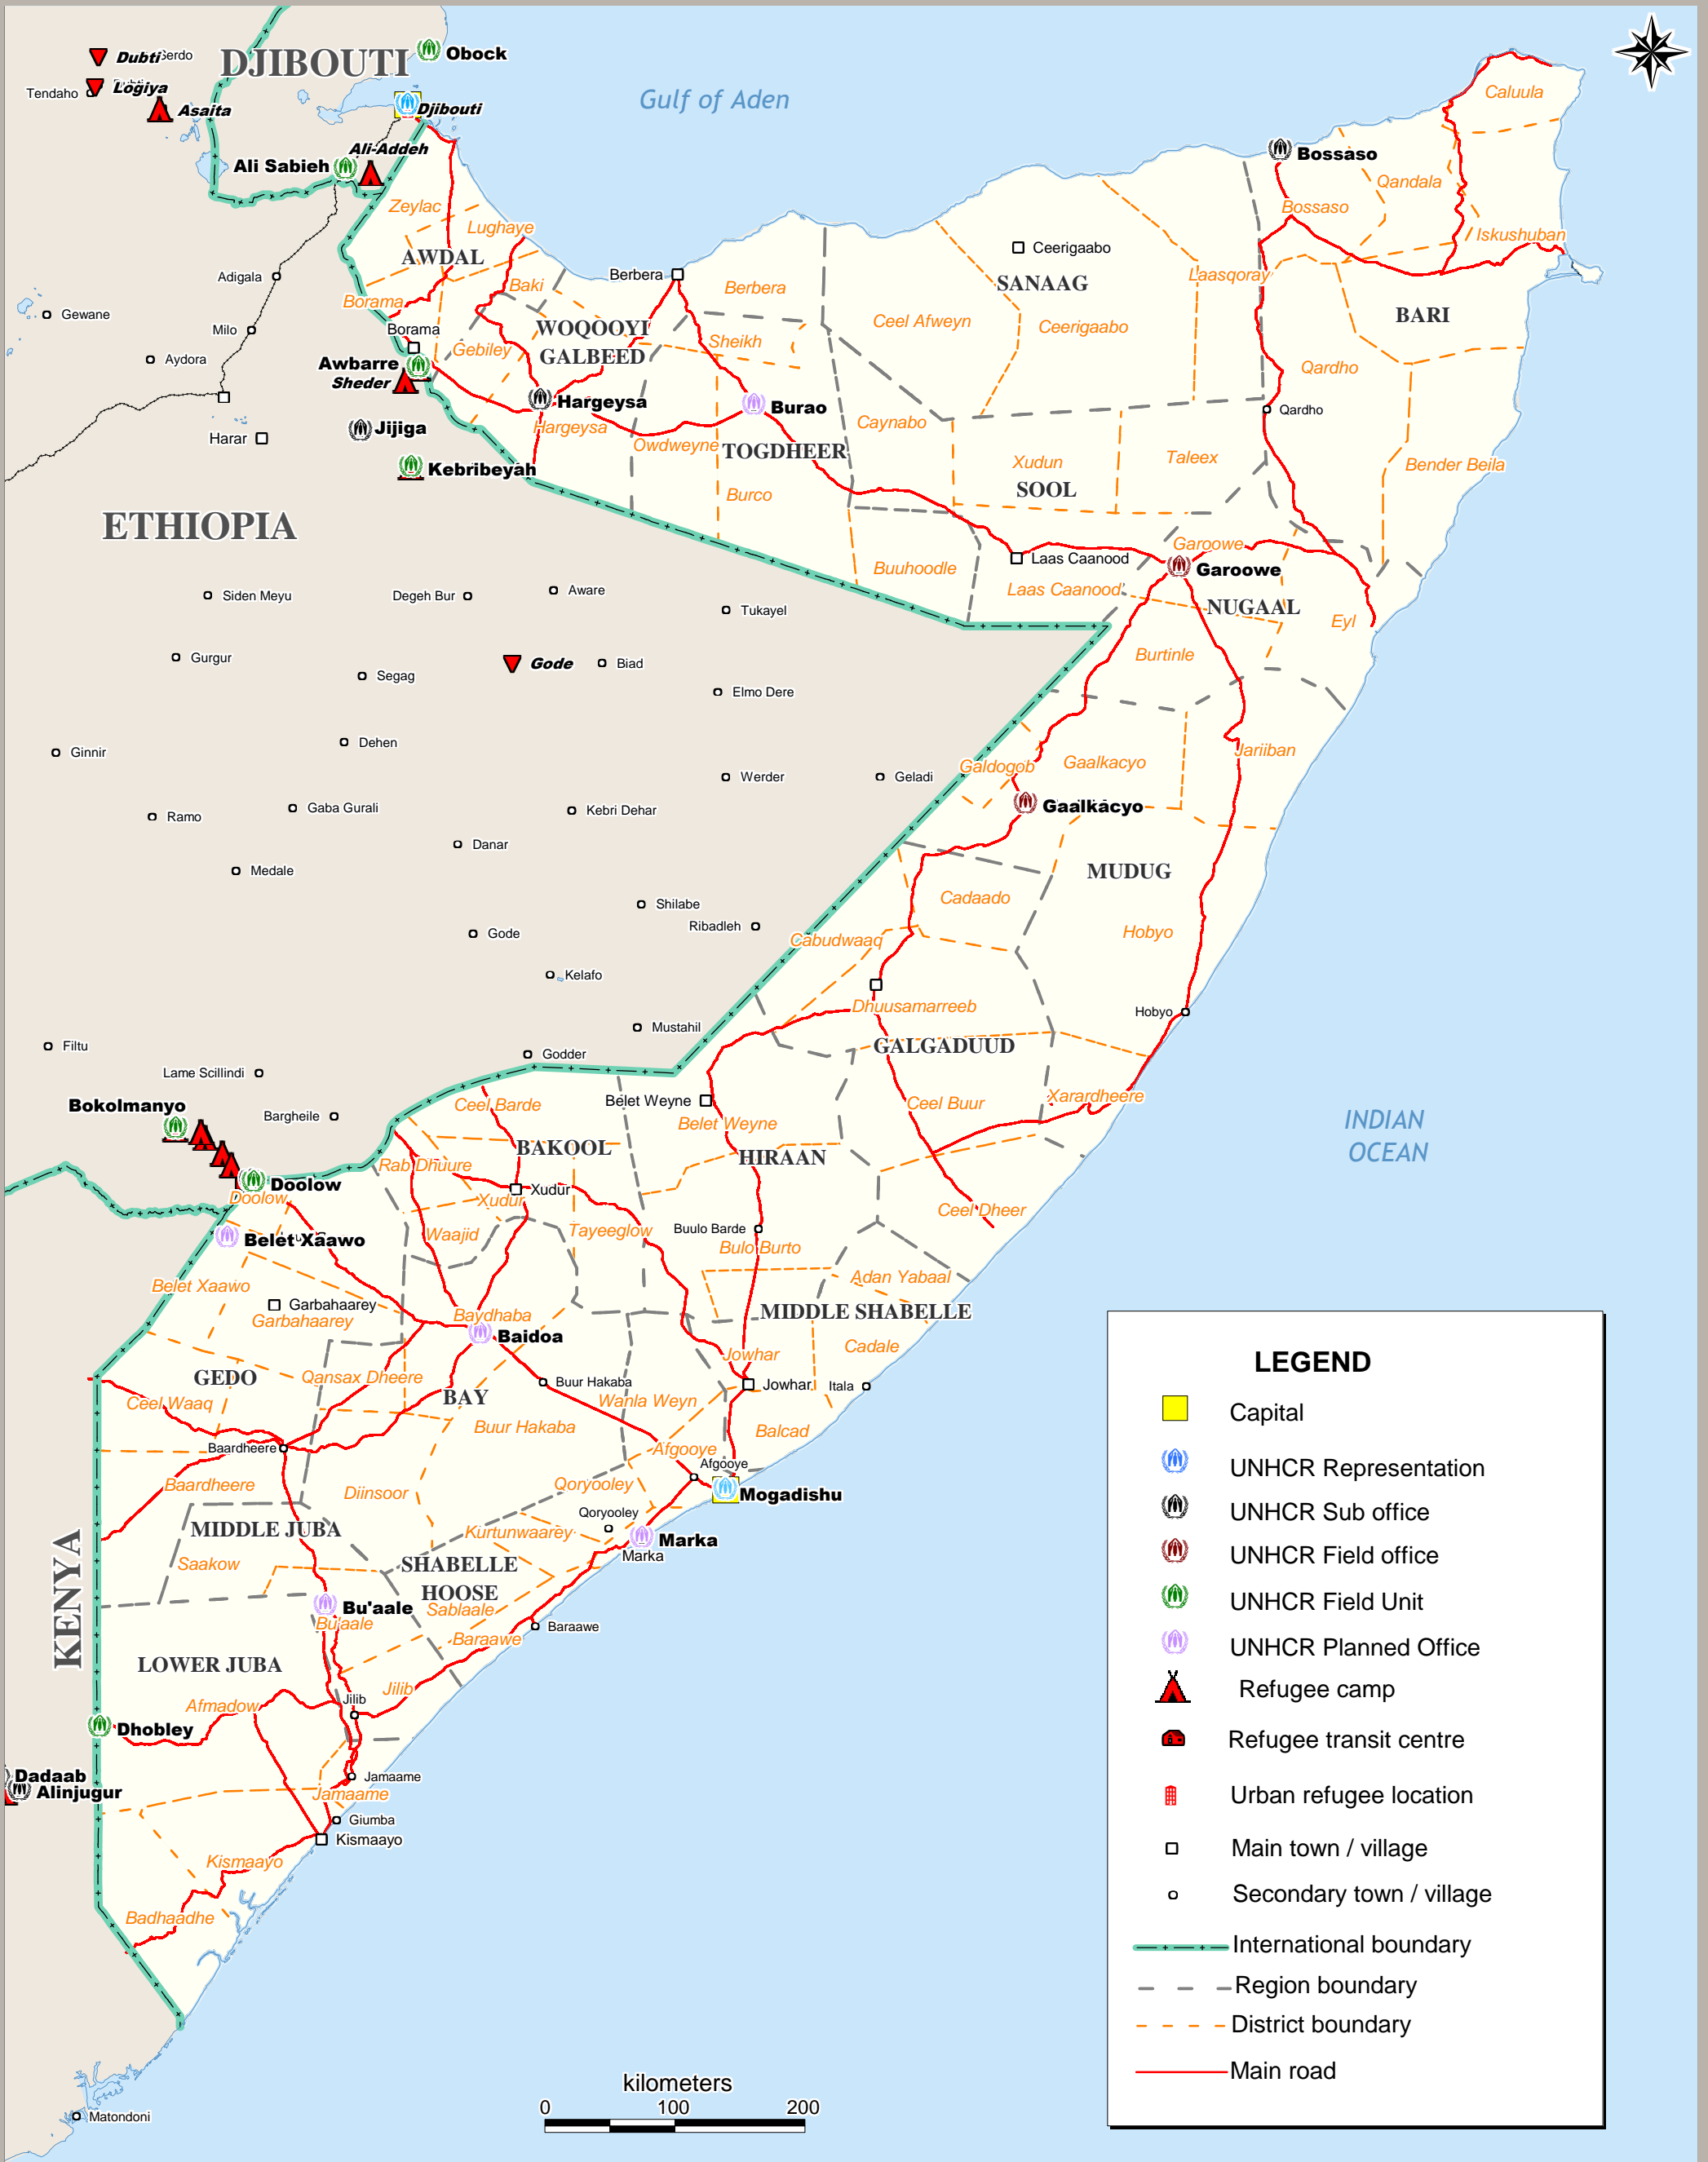

# Somalia General Map

As of August 2013

**BO Somalia**  
Operations Support Unit  
Nairobi, Kenya

Sources:  
UNHCR, Global Insight digital mapping  
© 1998 Europa Technologies Ltd.

The boundaries and names shown  
and the designations used on this  
map do not imply official endorsement  
or acceptance by the United Nations.

Somalia\_General\_A3PC.WOR

### LEGEND

- Capital
- UNHCR Representation
- UNHCR Sub office
- UNHCR Field office
- UNHCR Field Unit
- UNHCR Planned Office
- Refugee camp
- Refugee transit centre
- Urban refugee location
- Main town / village
- Secondary town / village
- International boundary
- Region boundary
- District boundary
- Main road