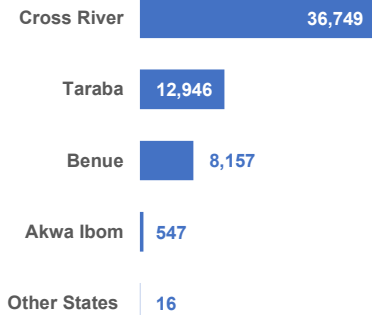

BREAKDOWN BY STATE