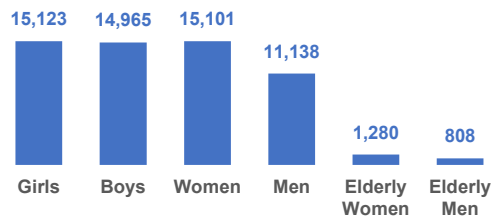

REGISTERED REFUGEES DEMOGRAPHICS