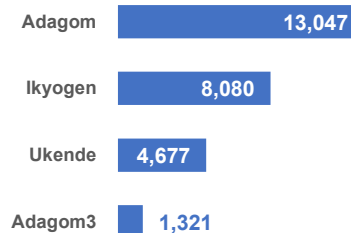

Cameroon Refugees are predominantly from North-West and South-West Regions of Cameroon affected by the crisis between the government and activists calling for independence of the Anglophone Region. The arrival of Cameroonian refugees in Nigeria has since presented a new dimension to the already complex humanitarian situation in Nigeria.

REGISTERED REFUGEES DEMOGRAPHICS

TREND OF REFUGEE REGISTRATION PER MONTH IN 2020

BREAKDOWN BY STATE

SETTLEMENT/HOST COMMUNITIES

BREAKDOWN BY SETTLEMENT

REFUGEES REGISTRATION TREND