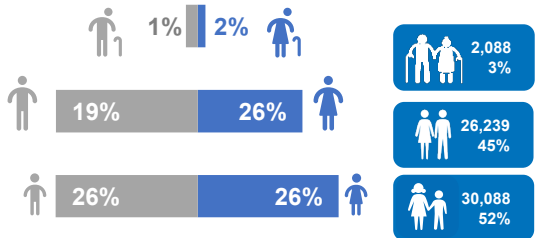

REGISTERED REFUGEES DEMOGRAPHICS