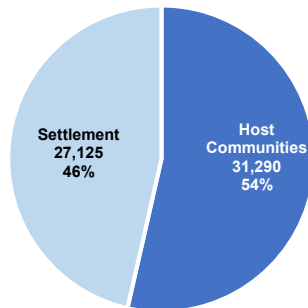

Cameroon Refugees are predominantly from North-West and South-West Regions of Cameroon affected by the crisis between the government and activists calling for independence of the Anglophone Region. The arrival of Cameroonian refugees in Nigeria has since presented a new dimension to the already complex humanitarian situation in Nigeria.

REGISTERED REFUGEES DEMOGRAPHICS

TREND OF REFUGEE REGISTRATION PER MONTH IN 2020

BREAKDOWN BY STATE

SETTLEMENT/HOST COMMUNITIES

BREAKDOWN BY SETTLEMENT

REFUGEES REGISTRATION TREND