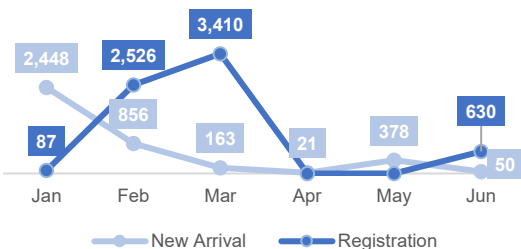

TREND OF REFUGEE REGISTRATION PER MONTH IN 2020