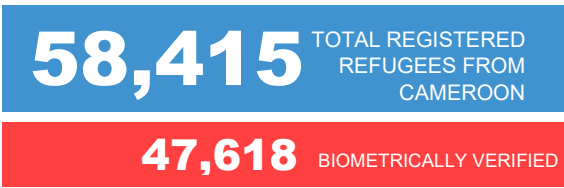

Cameroon Refugees are predominantly from North-West and South-West Regions of Cameroon affected by the crisis between the government and activists calling for independence of the Anglophone Region. The arrival of Cameroonian refugees in Nigeria has since presented a new dimension to the already complex humanitarian situation in Nigeria.