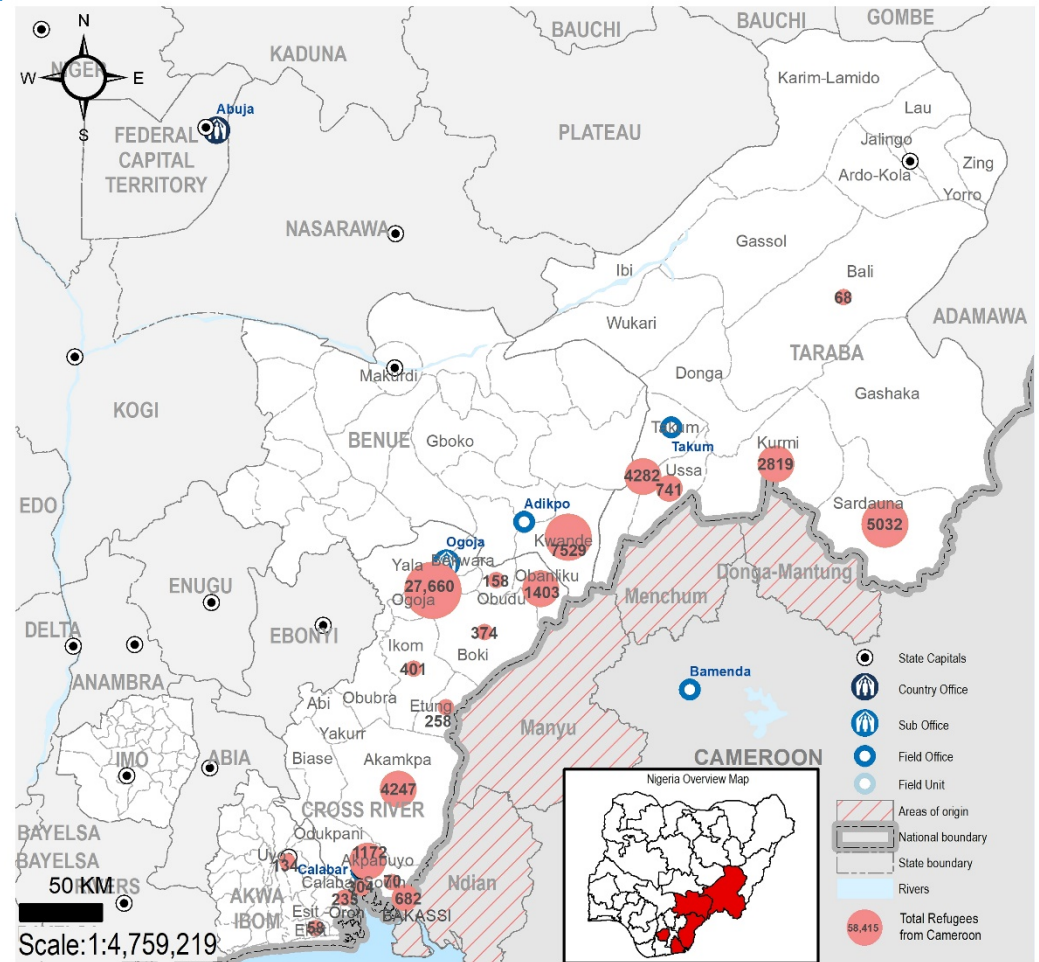

Cameroon Refugees are predominantly from North-West and South-West Regions of Cameroon affected by the crisis between the government and activists calling for independence of the Anglophone Region. The arrival of Cameroonian refugees in Nigeria has since presented a new dimension to the already complex humanitarian situation in Nigeria.

REGISTERED REFUGEES DEMOGRAPHICS

TREND OF REFUGEE REGISTRATION PER MONTH IN 2020

BREAKDOWN BY STATE

SETTLEMENT/HOST COMMUNITIES

BREAKDOWN BY SETTLEMENT

REFUGEES REGISTRATION TREND