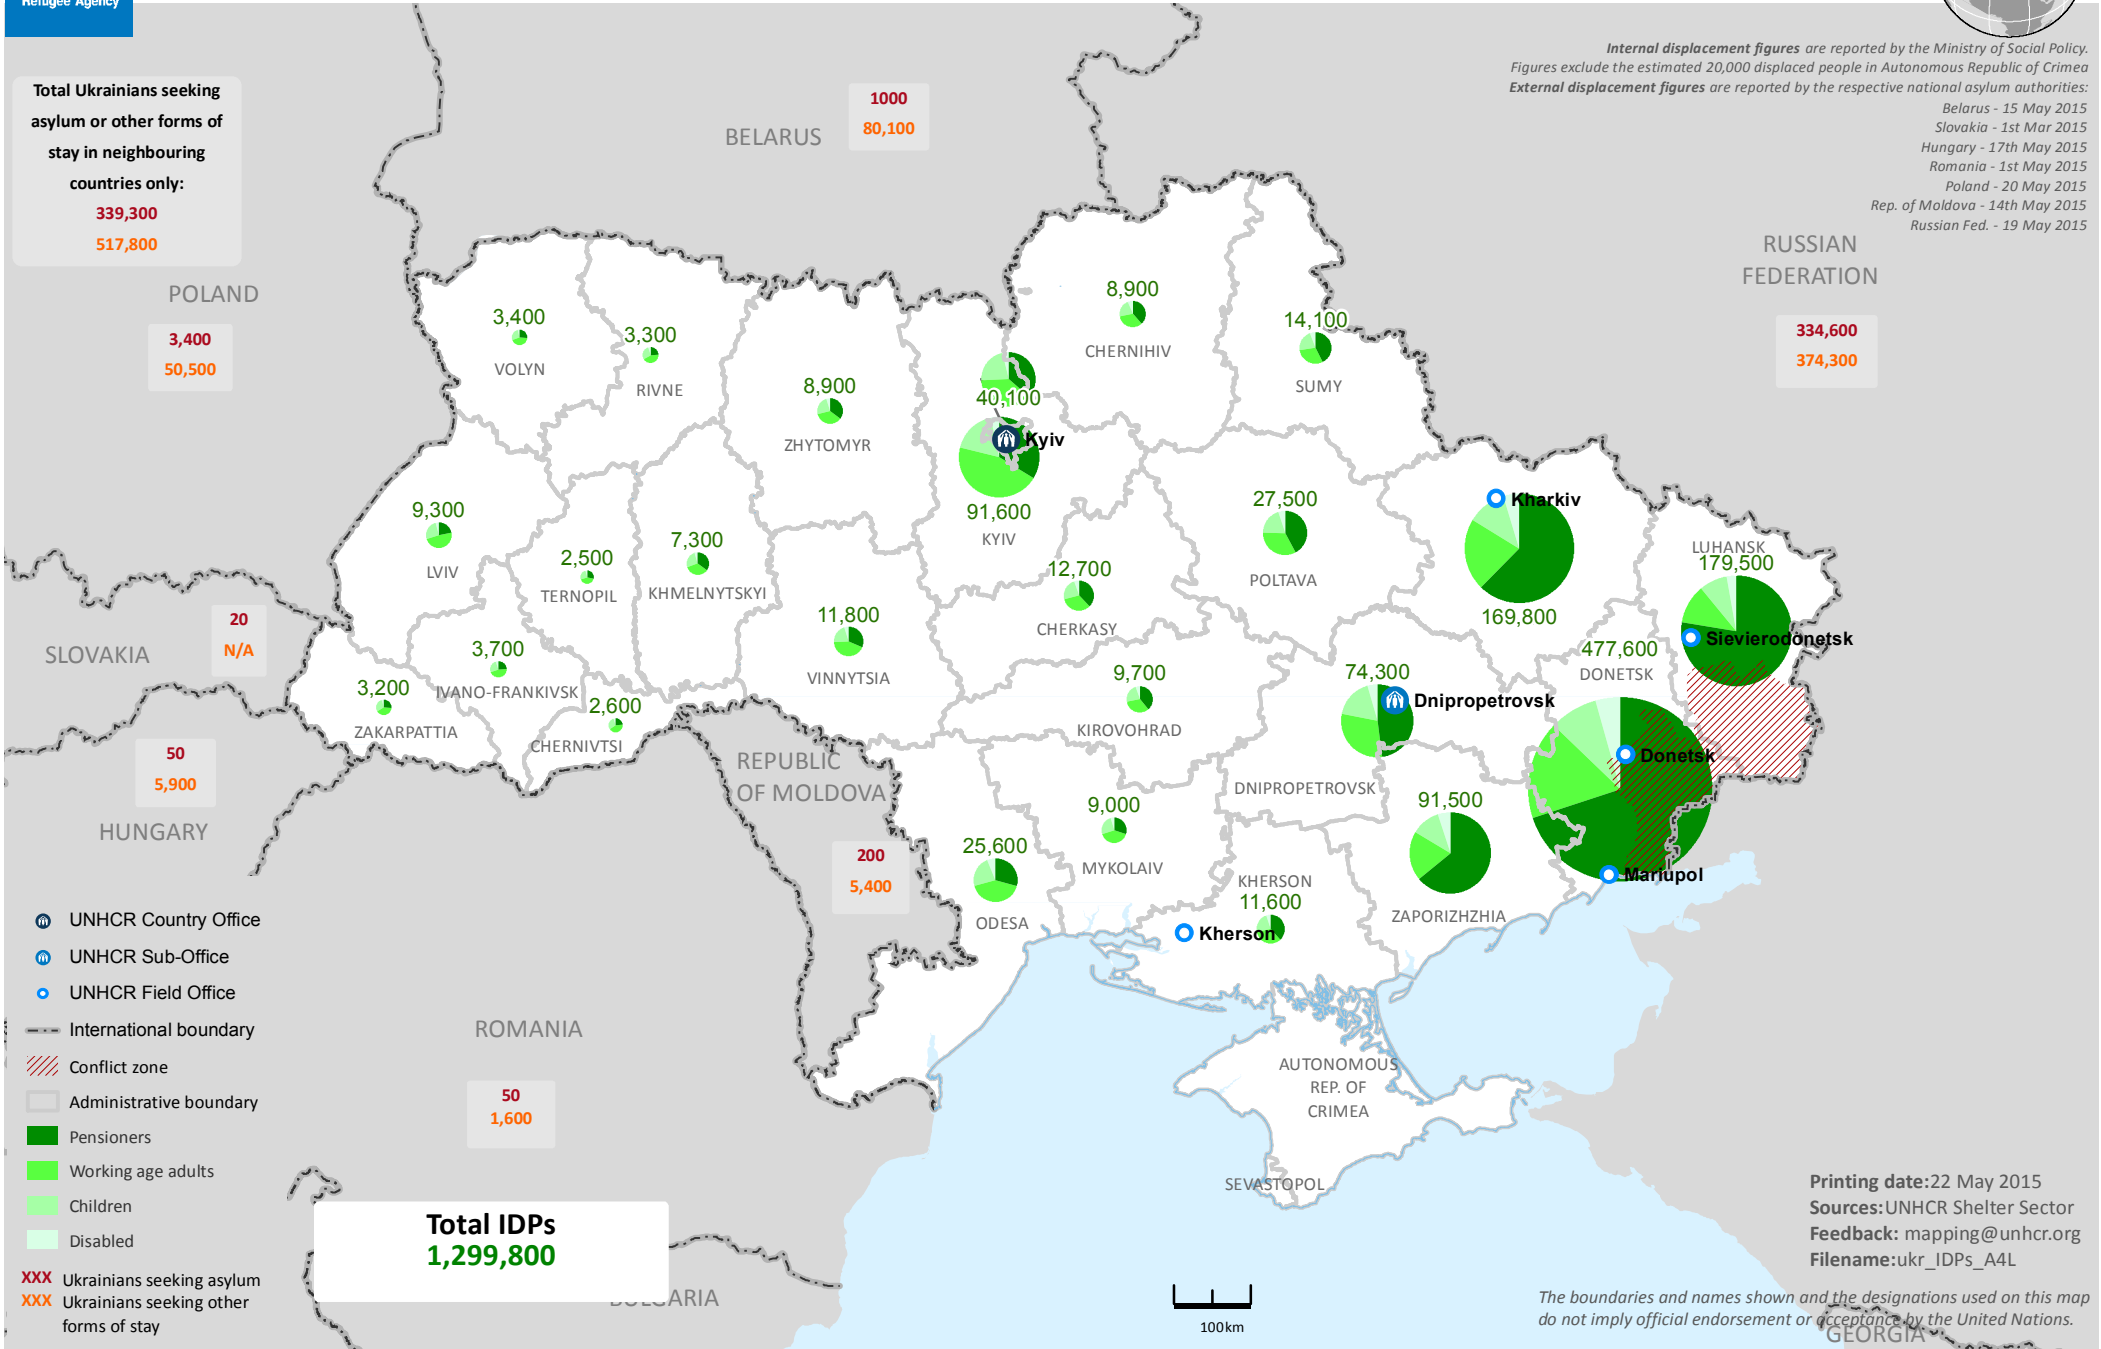

Total Ukrainians seeking asylum or other forms of stay in neighbouring countries only:
339,300
517,800

Internal displacement figures are reported by the Ministry of Social Policy. Figures exclude the estimated 20,000 displaced people in Autonomous Republic of Crimea
External displacement figures are reported by the respective national asylum authorities:
 Belarus - 15 May 2015
 Slovakia - 1st Mar 2015
 Hungary - 17th May 2015
 Romania - 1st May 2015
 Poland - 20 May 2015
 Rep. of Moldova - 14th May 2015
 Russian Fed. - 19 May 2015

- UNHCR Country Office
- UNHCR Sub-Office
- UNHCR Field Office
- International boundary
- Conflict zone
- Administrative boundary
- Pensioners
- Working age adults
- Children
- Disabled
- Ukrainians seeking asylum
- Ukrainians seeking other forms of stay

Printing date: 22 May 2015
 Sources: UNHCR Shelter Sector
 Feedback: mapping@unhcr.org
 Filename: ukr_IDPs_A4L

The boundaries and names shown and the designations used on this map do not imply official endorsement or acceptance by the United Nations.