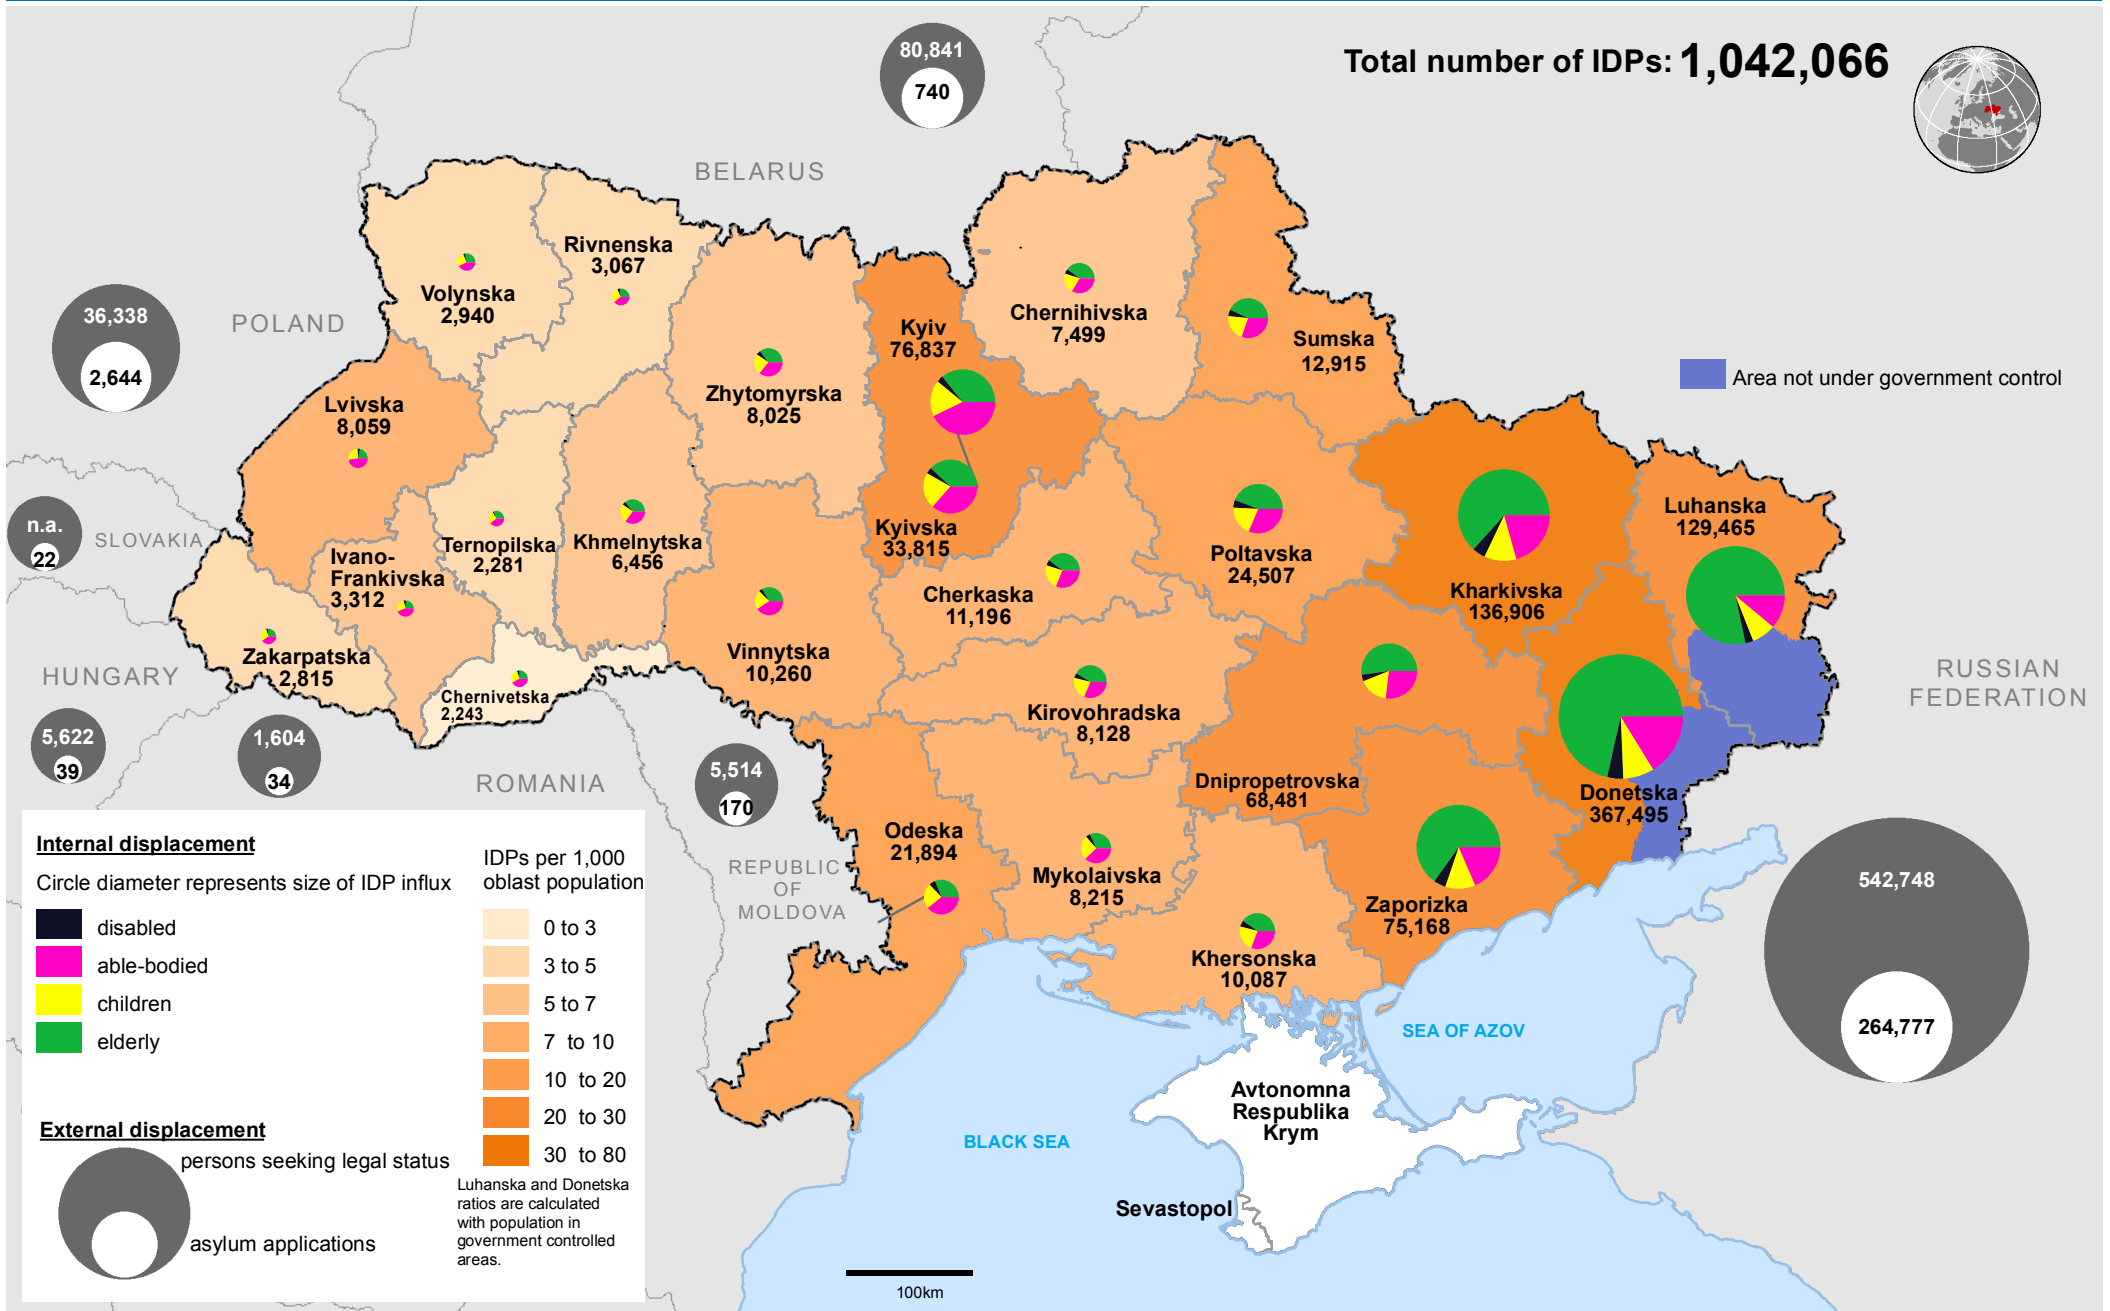

# Ukraine: Overview of population displacement (as of 20 February 2015)

The boundaries and names shown and the designations used on this map do not imply official endorsement or acceptance by the United Nations. Internal Displacement: Data provided by the Ministry of Social Policy, as of 16 February. External displacement: Figures reported to UNHCR by Government Asylum Authorities as of 01 February for Hungary, 10 February for Poland, 11 February for Belarus, 12 February for Romania, 31 December 2014 for Slovakia, and as reported by the Russian Federal Migration Service as of 3 February for the Russian Federation. | Feedback: shubina@un.org | Document: ukr displacement\_20 February 2015 Creation date: 20/02/2015