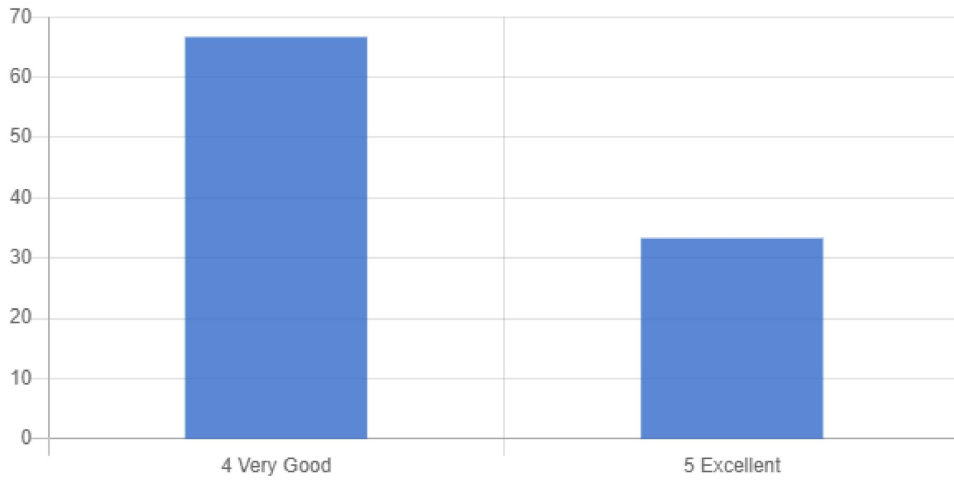

Value	Frequency	Percentage
4 Very Good	2	66.67
5 Excellent	1	33.33

Any other comments:

TYPE: "TEXT". 3 out of 3 respondents answered this question. (0 were without data.)

Value	Frequency	Percentage
Very well planned session	1	33.33
hoping to share and go deeper on this very relevant topic to improve quality of our research/work	1	33.33
We as professionals really need to have such discussions so I would certainly want to be in loop if there is further discussion.	1	33.33

Unlabeled

TYPE: "CALCULATE". 3 out of 3 respondents answered this question. (0 were without data.)

Value	Frequency	Percentage
vsRDuX7XjTC3H8b77VvcdB	3	100