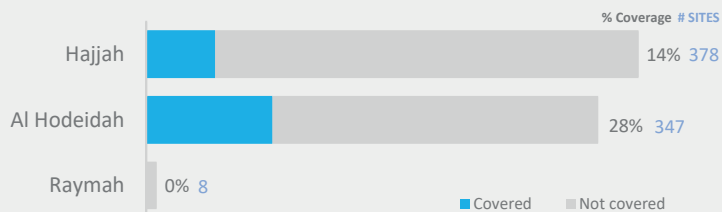

733
150 COVERED
IDP HOSTING SITES

96,537
41,730 COVERED
HHs IN HOSTIG SITES

580,682
261,673 COVERED
INDIVIDUALS IN HOSTIG SITES

3
CCCM IMPLEMENTING PARTNERS

COVERAGE PER IMPLEMENTING PARTNER

SITES FUNDING

CCCM IDP HOSTING SITES