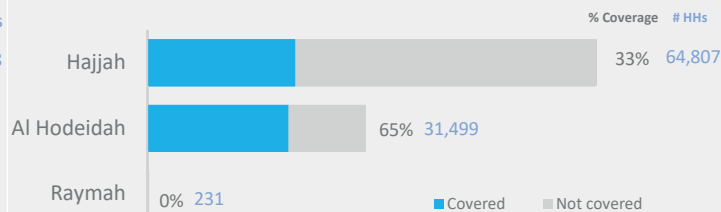

CCCM HHs IN SITES