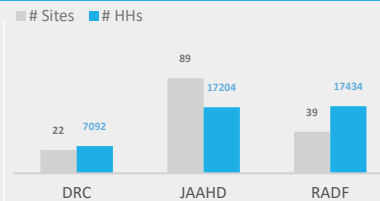

733
150 COVERED
IDP HOSTING SITES

96,537
41,730 COVERED
HHs IN HOSTIG SITES

580,682
261,673 COVERED
INDIVIDUALS IN HOSTIG SITES

3
CCCM IMPLEMENTING PARTNERS

COVERAGE PER IMPLEMENTING PARTNER

SITES FUNDING

CCCM IDP HOSTING SITES