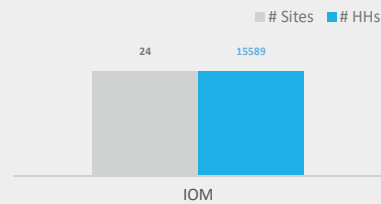

**115**  
24 COVERED  
IDP HOSTING SITES

**27,718**  
15,589 COVERED  
HHs IN HOSTIG SITES

**149,800**  
83,718 COVERED  
INDIVIDUALS IN HOSTIG SITES

**1**  
CCCM IMPLEMENTING PARTNERS

COVERAGE PER IMPLEMENTING PARTNER