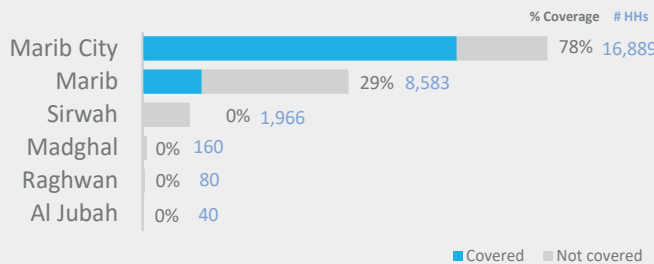

CCCM HHs IN SITES