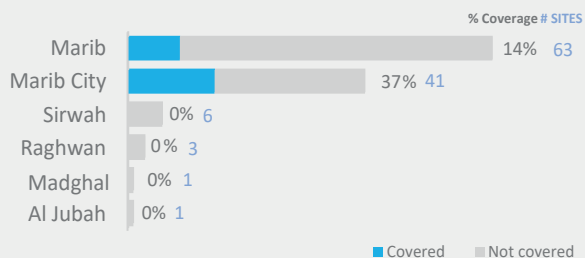

CCCM IDP HOSTING SITES