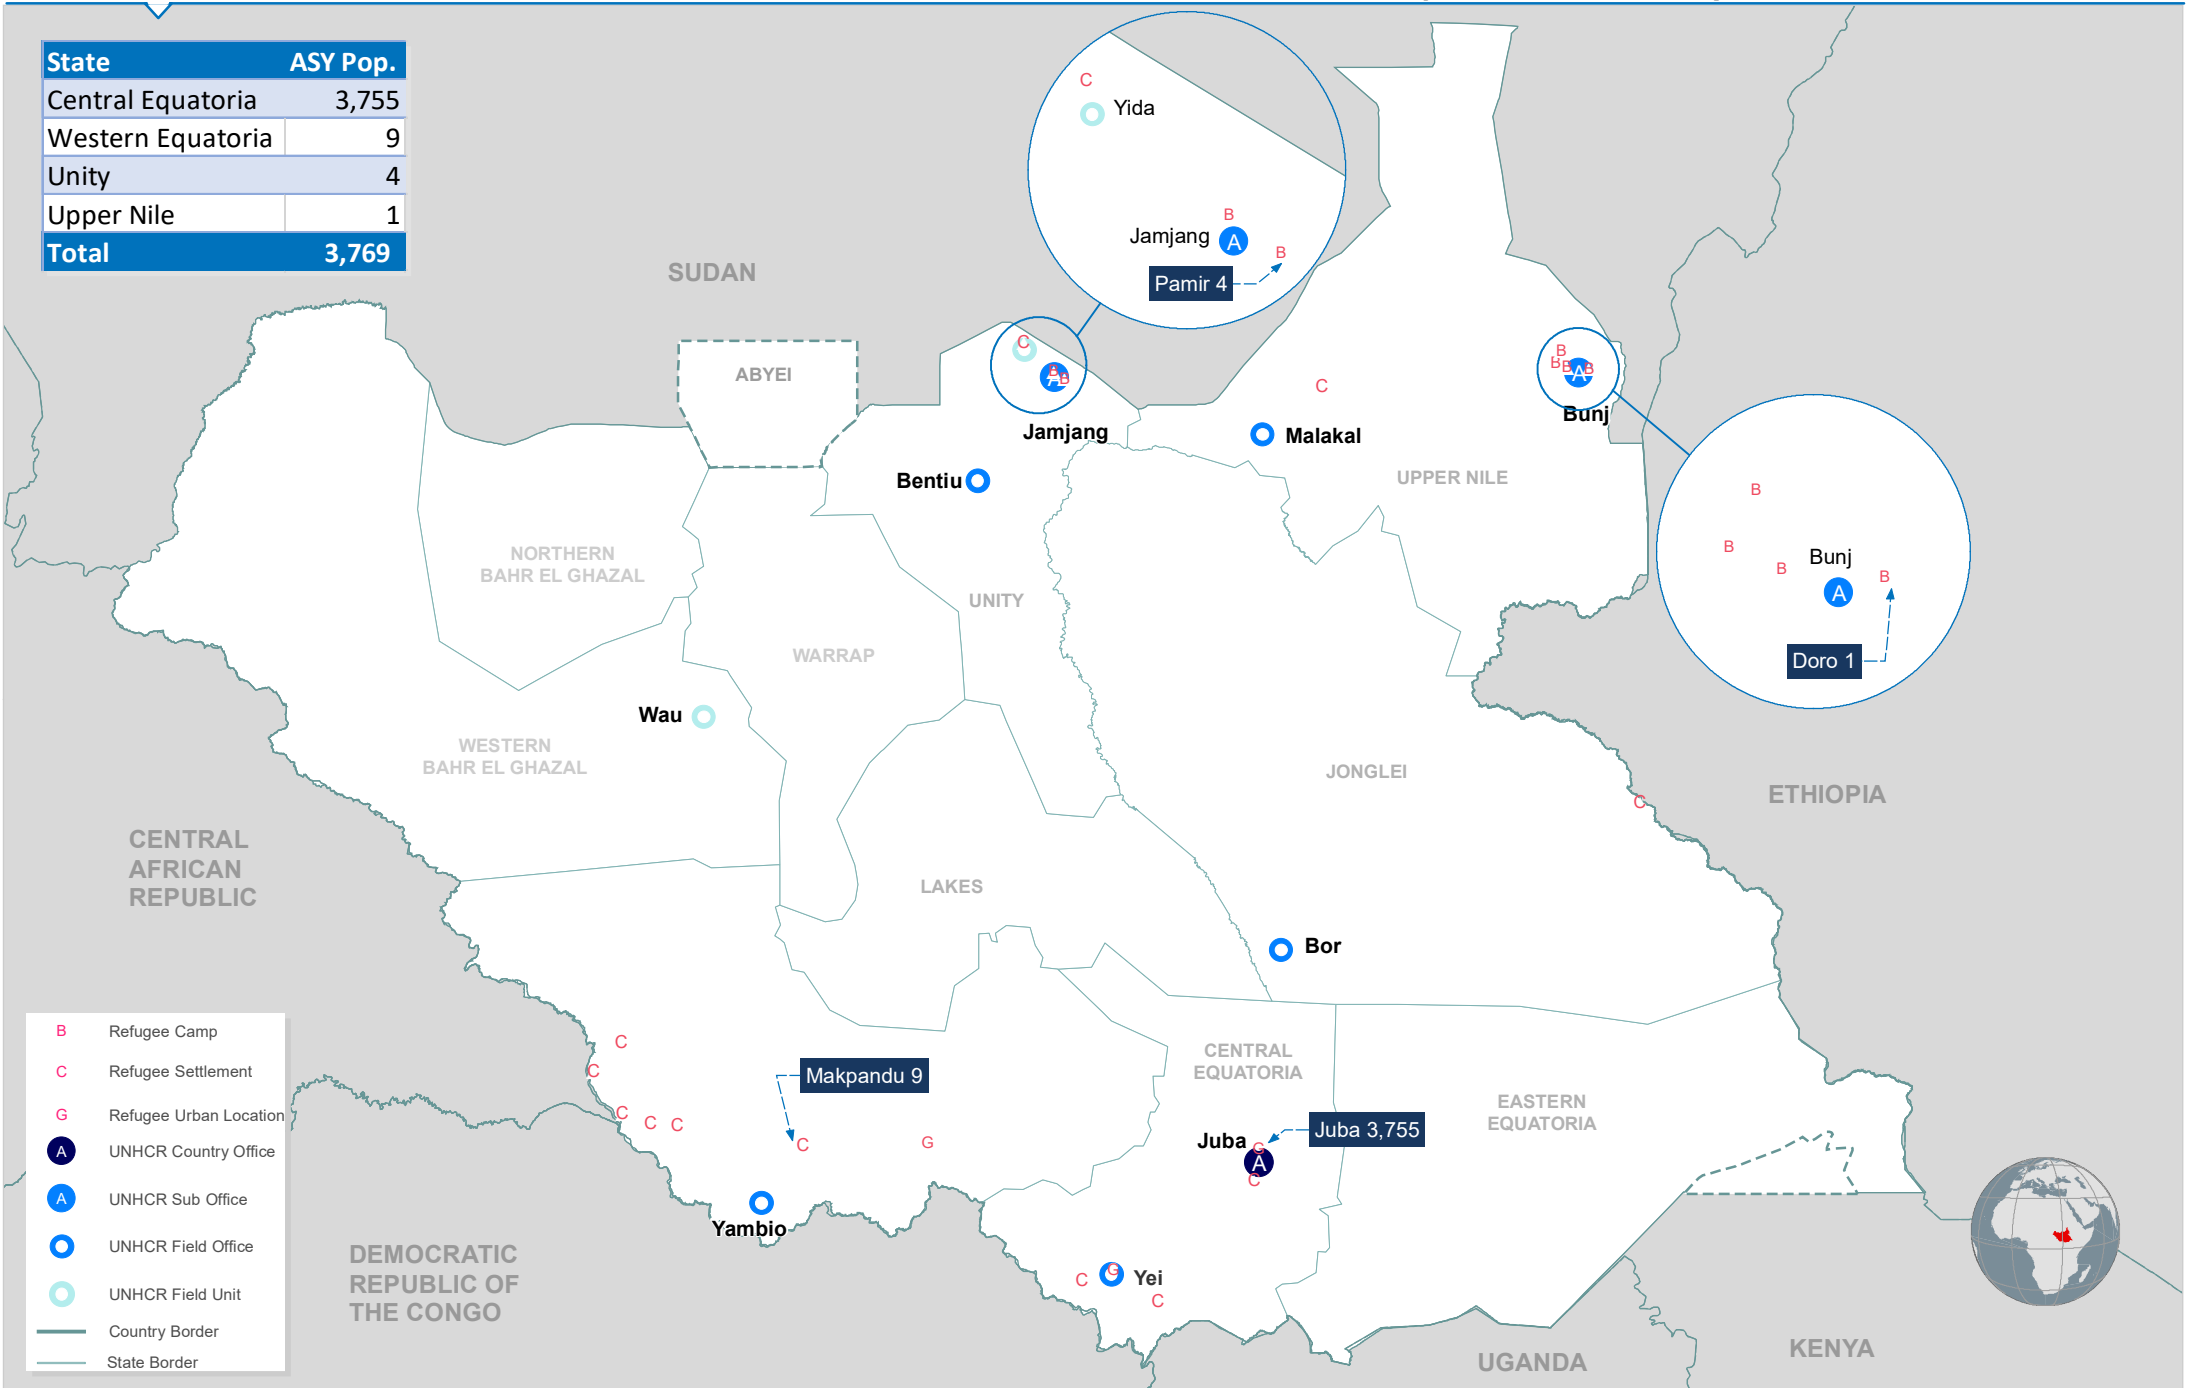

State	ASY Pop.
Central Equatoria	3,755
Western Equatoria	9
Unity	4
Upper Nile	1
Total	3,769

- B Refugee Camp
- C Refugee Settlement
- G Refugee Urban Location
- A UNHCR Country Office
- A UNHCR Sub Office
- O UNHCR Field Office
- O UNHCR Field Unit
- Country Border
- State Border