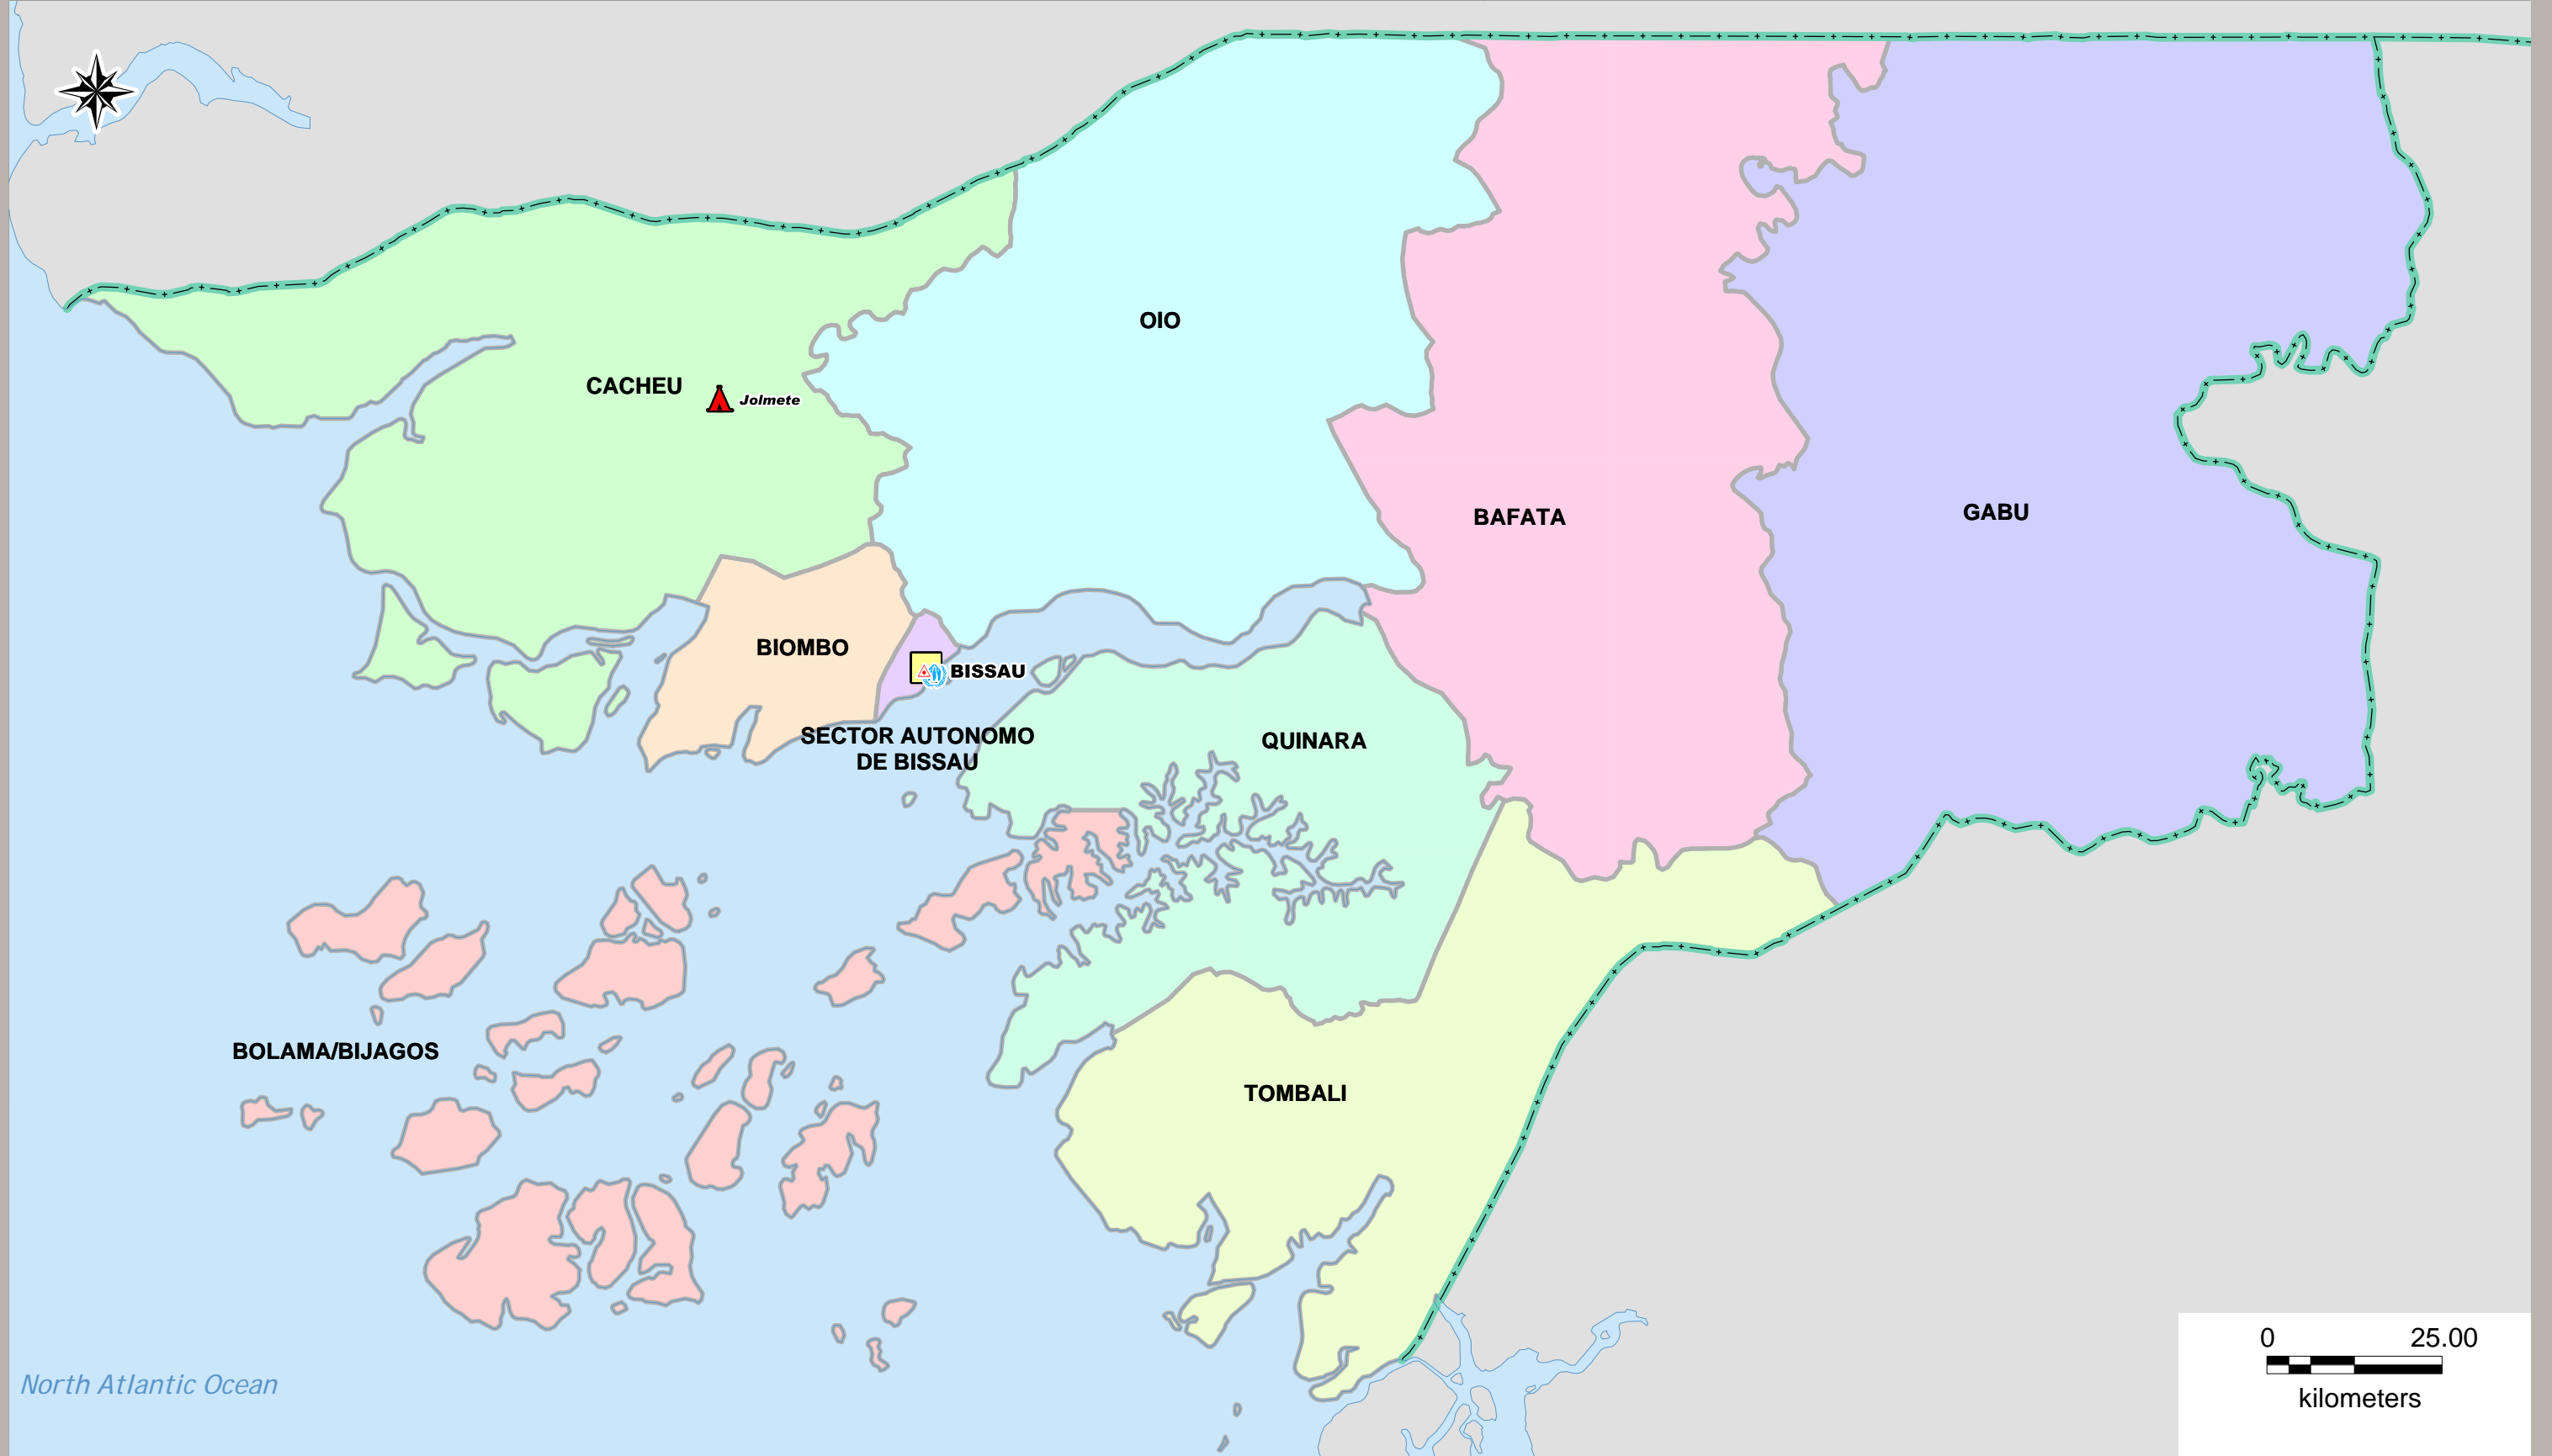

Guinea - Bissau Administrative Map

As of October 2013

FIGSS
Field Information and
Coordination Support Section

Sources:
UNHCR, Global Insight digital mapping
© 1998 Europa Technologies Ltd.
UNJLC - UNSDI-T

The boundaries and names shown
and the designations used on this
map do not imply official endorsement
or acceptance by the United Nations.

- Capital
- UNHCR Country Office / National Office / Liaison Office
- Refugee camp
- Urban refugee location
- International boundary
- Administrative boundary (Level 1)

North Atlantic Ocean