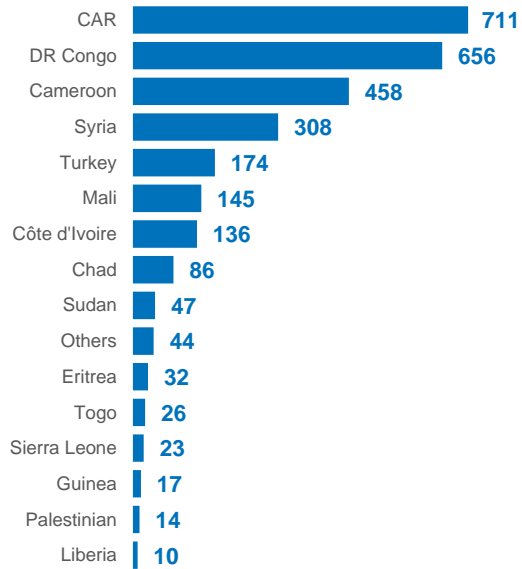

**2,887** Urban Refugees in Nigeria as of 28 February 2021

**BREAKDOWN BY COUNTRY OF ORIGIN**

**DEMOGRAPHICS**

DISCLAIMER: The boundaries and names shown and the designations used on this map do not imply official endorsement or acceptance by the United Nations.  
CREATION DATE: March 2021 SOURCES: UNHCR, HDX FEEDBACK: nigabim@unhcr.org

**BREAKDOWN BY YEAR OF REGISTRATION**

**NATIONALITY OF REGISTERED REFUGEES BETWEEN 1985 – 2010 (MORE THAN 10 YEARS)**

SOURCES: UNHCR, HDX

FEEDBACK: nigabim@unhcr.org

UPDATED ON: 28 February 2021

**2,939** Asylum Seekers in Nigeria as of 28 February 2021

**DEMOGRAPHICS**

**BREAKDOWN BY COUNTRY OF ORIGIN**