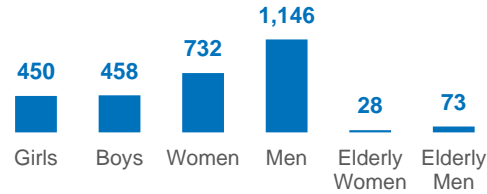

**2,887** Urban Refugees in Nigeria as of 28 February 2021

**BREAKDOWN BY COUNTRY OF ORIGIN**

**DEMOGRAPHICS**

DISCLAIMER: The boundaries and names shown and the designations used on this map do not imply official endorsement or acceptance by the United Nations.  
CREATION DATE: March 2021 SOURCES: UNHCR, HDX FEEDBACK: nigabim@unhcr.org

**BREAKDOWN BY YEAR OF REGISTRATION**

**NATIONALITY OF REGISTERED REFUGEES BETWEEN 1985 – 2010 (MORE THAN 10 YEARS)**

SOURCES: UNHCR, HDX

FEEDBACK: nigabim@unhcr.org

UPDATED ON: 28 February 2021

**2,939** Asylum Seekers in Nigeria as of 28 February 2021