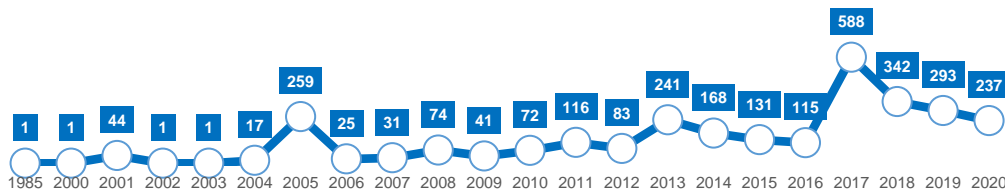

**2,887** Urban Refugees in Nigeria as of 28 February 2021

**BREAKDOWN BY COUNTRY OF ORIGIN**

**DEMOGRAPHICS**

DISCLAIMER: The boundaries and names shown and the designations used on this map do not imply official endorsement or acceptance by the United Nations.  
CREATION DATE: March 2021 SOURCES: UNHCR, HDX FEEDBACK: nigabim@unhcr.org

**BREAKDOWN BY YEAR OF REGISTRATION**

**NATIONALITY OF REGISTERED REFUGEES BETWEEN 1985 – 2010 (MORE THAN 10 YEARS)**

SOURCES: UNHCR, HDX

FEEDBACK: nigabim@unhcr.org

UPDATED ON: 28 February 2021

**2,939** Asylum Seekers in Nigeria as of 28 February 2021