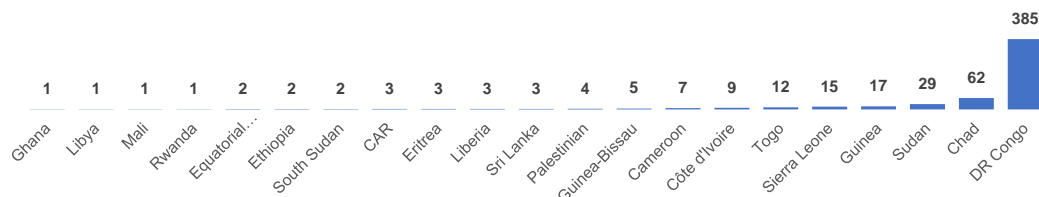

**2,887** Urban Refugees in Nigeria as of 28 February 2021

**BREAKDOWN BY COUNTRY OF ORIGIN**

**DEMOGRAPHICS**

DISCLAIMER: The boundaries and names shown and the designations used on this map do not imply official endorsement or acceptance by the United Nations.  
CREATION DATE: March 2021 SOURCES: UNHCR, HDX FEEDBACK: nigabim@unhcr.org

**BREAKDOWN BY YEAR OF REGISTRATION**

**NATIONALITY OF REGISTERED REFUGEES BETWEEN 1985 – 2010 (MORE THAN 10 YEARS)**

SOURCES: UNHCR, HDX

FEEDBACK: nigabim@unhcr.org

UPDATED ON: 28 February 2021

**2,939** Asylum Seekers in Nigeria as of 28 February 2021

**DEMOGRAPHICS**

**BREAKDOWN BY COUNTRY OF ORIGIN**