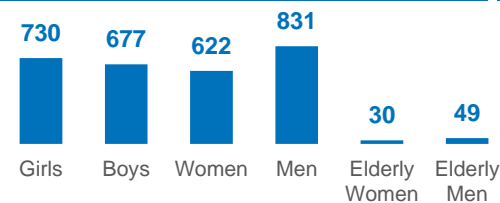

**BREAKDOWN BY YEAR OF REGISTRATION**

**NATIONALITY OF REGISTERED REFUGEES BETWEEN 1985 – 2010 (MORE THAN 10 YEARS)**

SOURCES: UNHCR, HDX

FEEDBACK: nigabim@unhcr.org

UPDATED ON: 28 February 2021

**2,939** Asylum Seekers in Nigeria as of 28 February 2021

**DEMOGRAPHICS**

**BREAKDOWN BY COUNTRY OF ORIGIN**