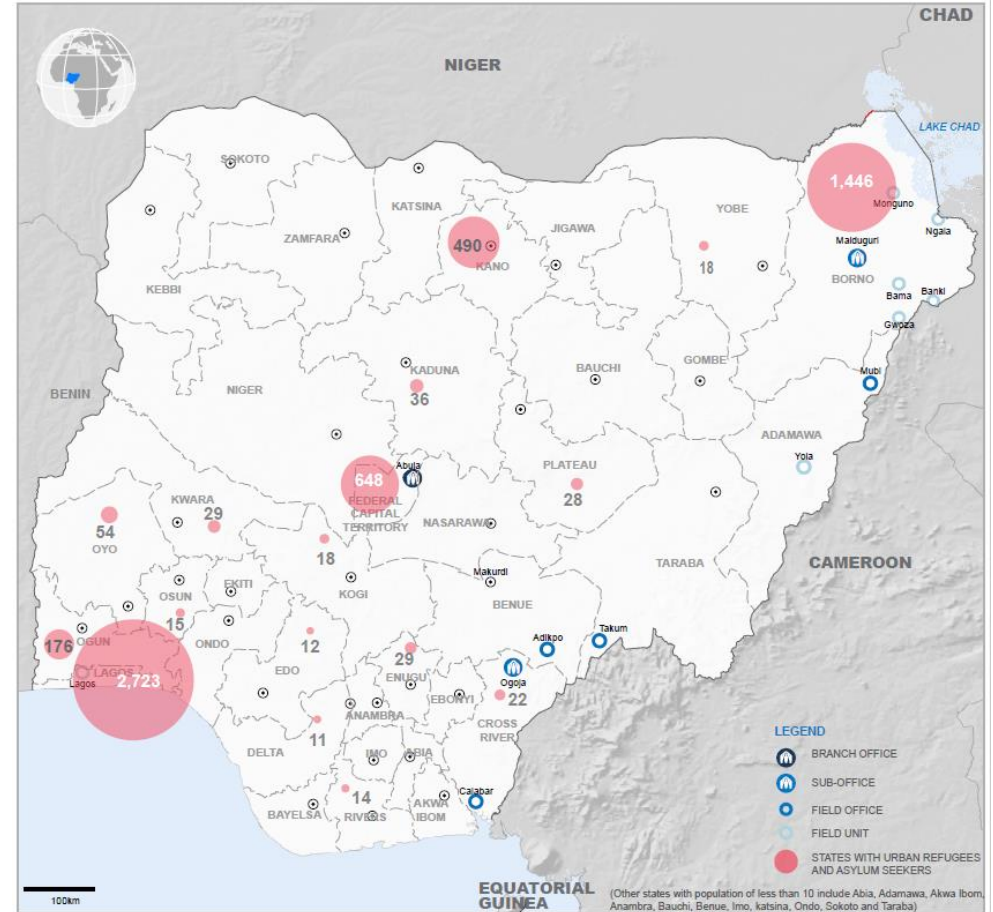

**2,887** Urban Refugees in Nigeria as of 28 February 2021

**BREAKDOWN BY COUNTRY OF ORIGIN**

**DEMOGRAPHICS**

DISCLAIMER: The boundaries and names shown and the designations used on this map do not imply official endorsement or acceptance by the United Nations.  
CREATION DATE: March 2021 SOURCES: UNHCR, HDX FEEDBACK: nigabim@unhcr.org

**BREAKDOWN BY YEAR OF REGISTRATION**

**NATIONALITY OF REGISTERED REFUGEES BETWEEN 1985 – 2010 (MORE THAN 10 YEARS)**

SOURCES: UNHCR, HDX

FEEDBACK: nigabim@unhcr.org

UPDATED ON: 28 February 2021

**2,939** Asylum Seekers in Nigeria as of 28 February 2021

**DEMOGRAPHICS**

**BREAKDOWN BY COUNTRY OF ORIGIN**