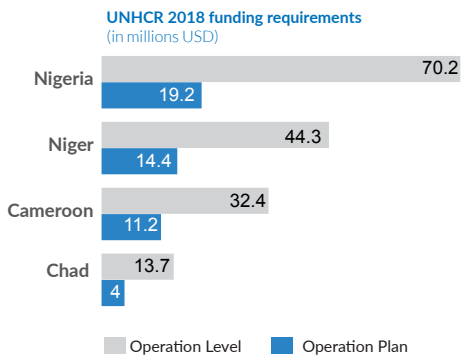

NIGERIA SITUATION

Populations forcibly displaced by the insurgency in the Lake Chad Basin Region

As of 30 December or latest figures available

NIGERIA

IDPs **1,629,377***

CAMEROON

IDPs **241,987**

Refugees **85,140***

CHAD

IDPs **118,804**

Refugees **8,461**

NIGER

IDPs **129,015***

Refugees **108,470**

* Figures represent the number of people displaced by the Boko Haram-related insurgency.

The boundaries and names shown and the designations used on this map do not imply official endorsement or acceptance by the United Nations.