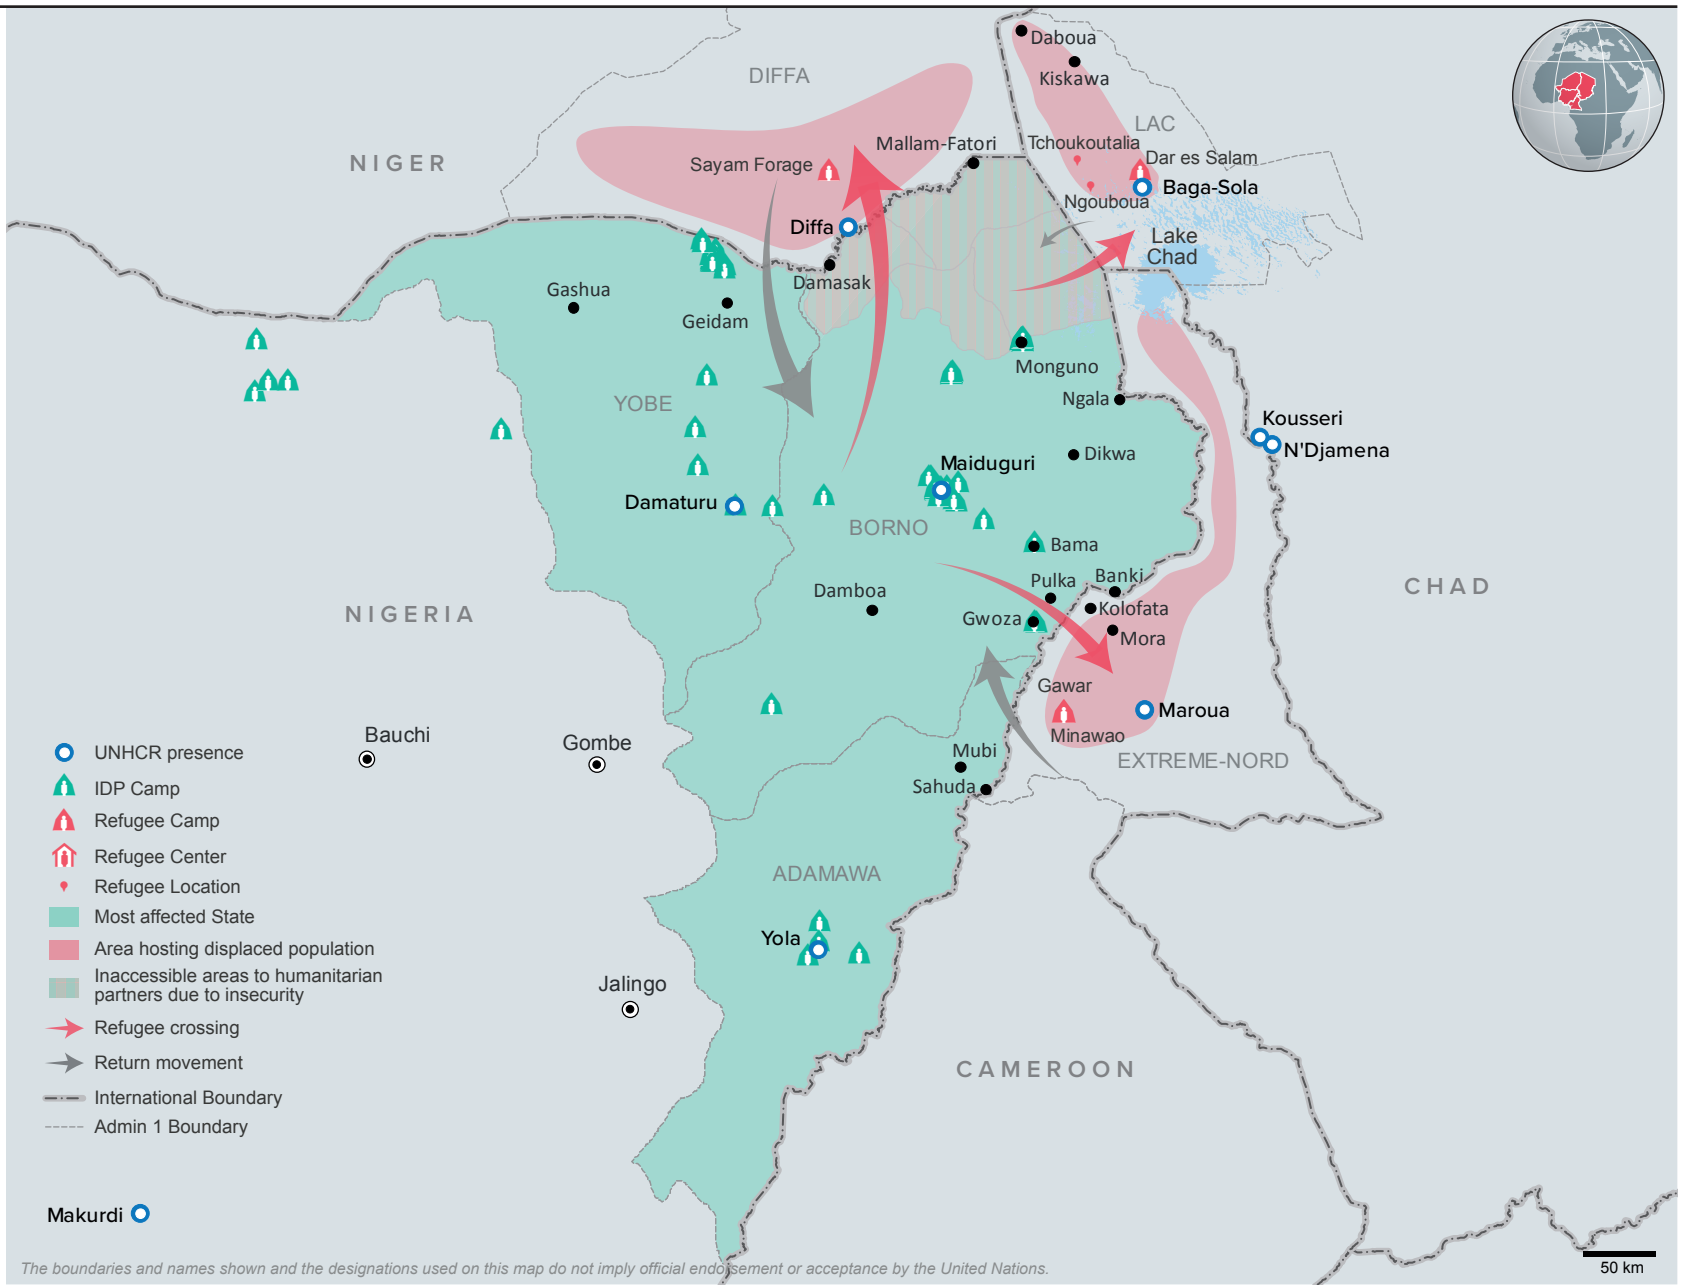

NIGERIA SITUATION

Populations forcibly displaced by the insurgency in the Lake Chad Basin Region

As of 30 December or latest figures available

NIGERIA

IDPs **1,629,377***

CAMEROON

IDPs **241,987**

Refugees **85,140***

CHAD

IDPs **118,804**

Refugees **8,461**

NIGER

IDPs **129,015***

Refugees **108,470**

* Figures represent the number of people displaced by the Boko Haram-related insurgency.

The boundaries and names shown and the designations used on this map do not imply official endorsement or acceptance by the United Nations.