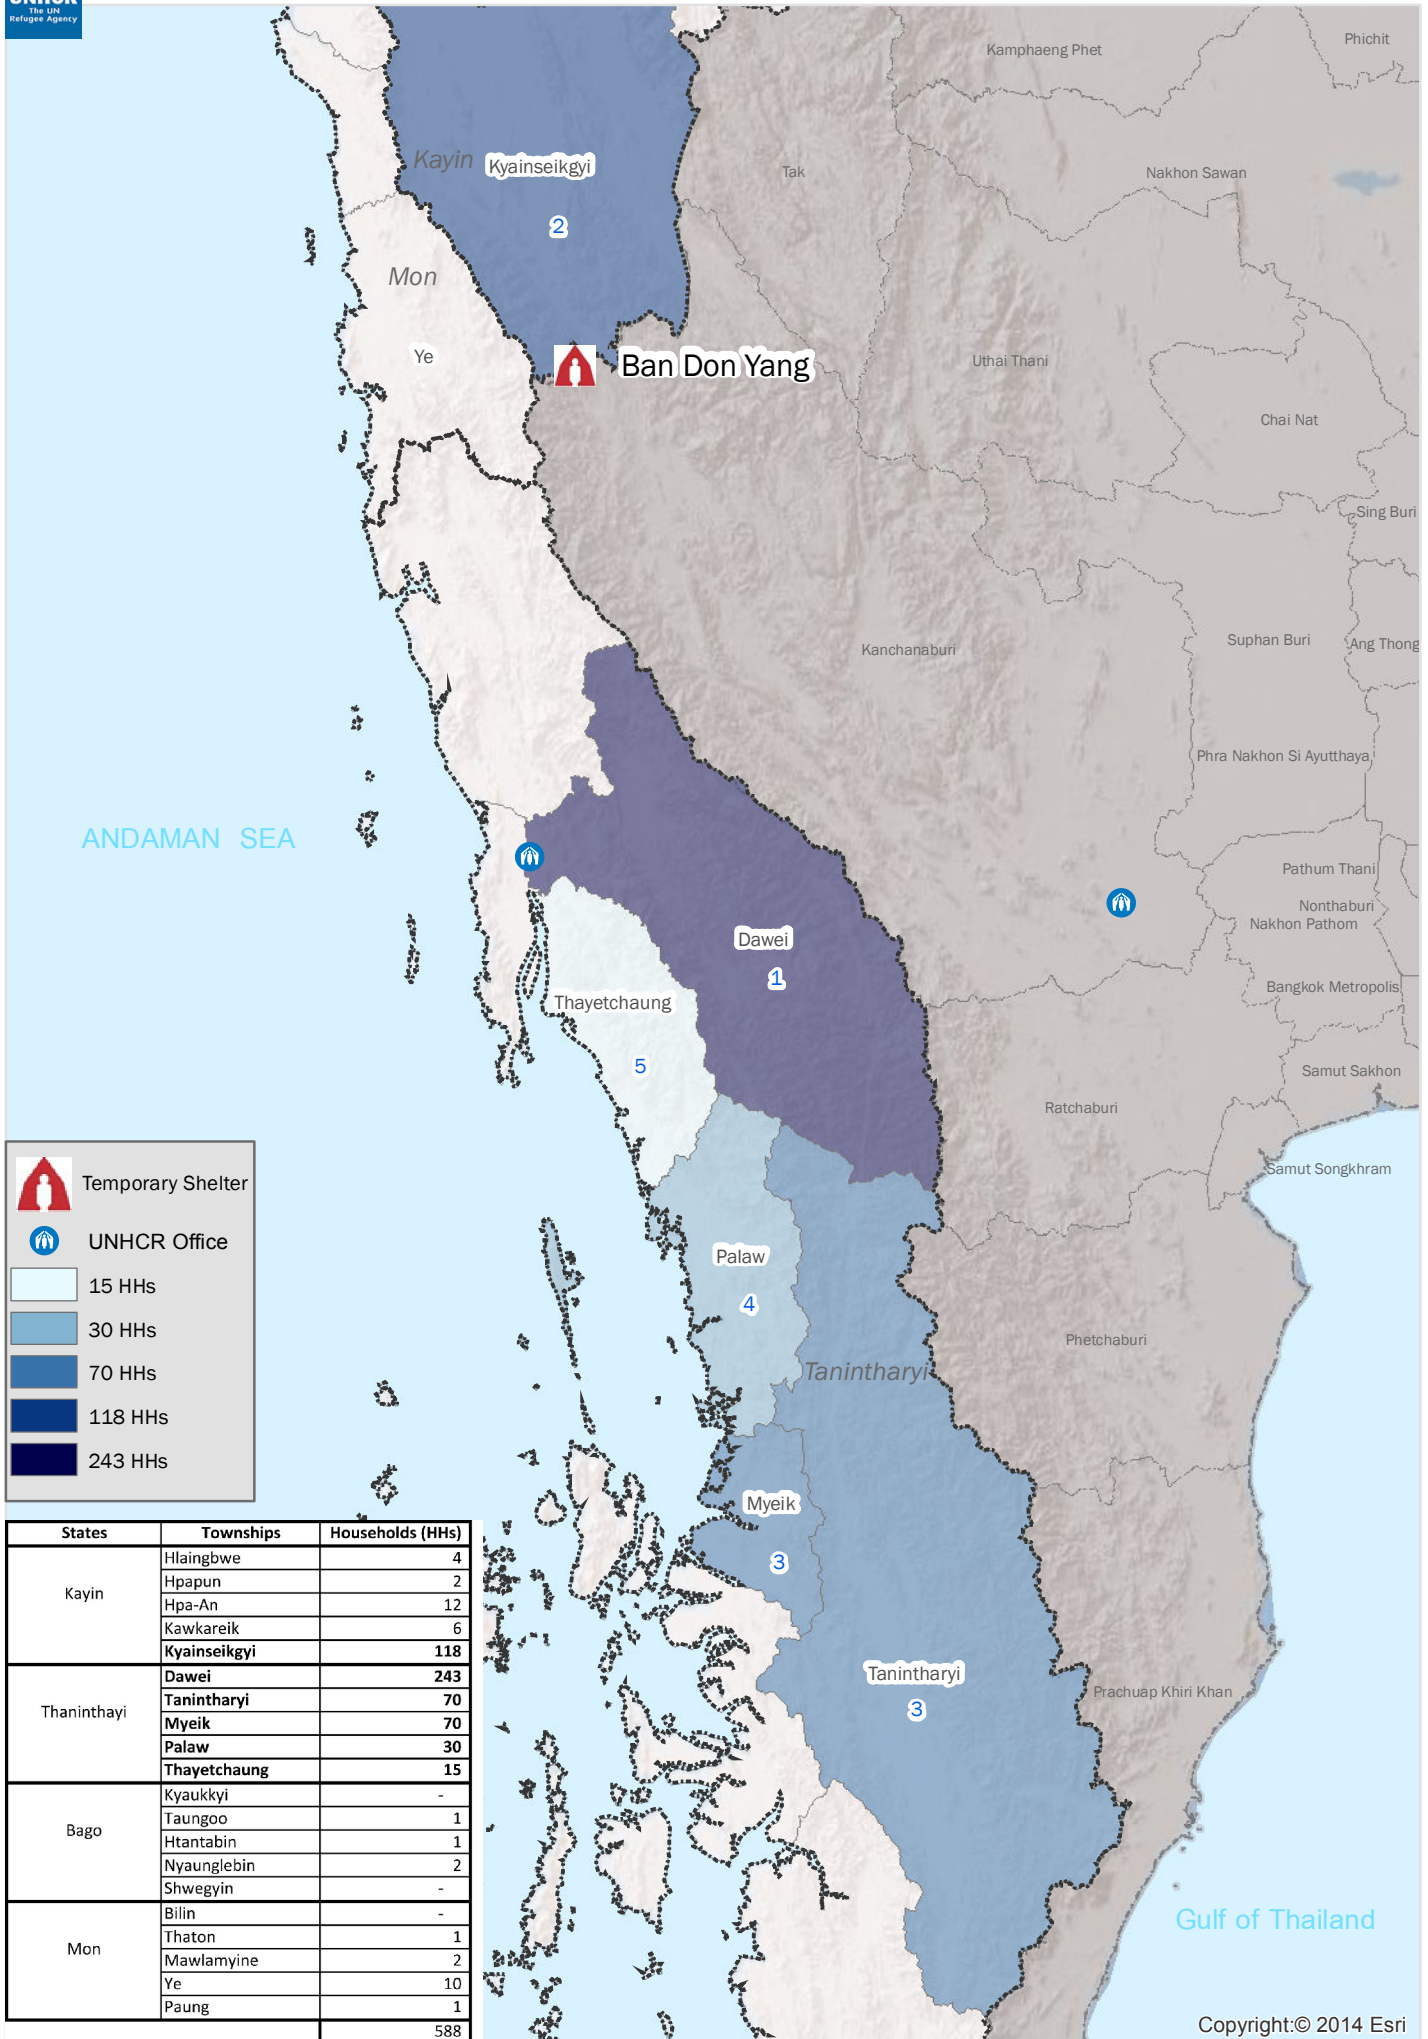

Thailand/Myanmar : Top 5 Townships of Origin - Ban Don Yang

Temporary Shelter

UNHCR Office

15 HHs

30 HHs

70 HHs

118 HHs

243 HHs

States	Townships	Households (HHs)
Kayin	Hlaingbwe	4
	Hpapun	2
	Hpa-An	12
	Kawkareik	6
	Kyainseikgyi	118
Thaninthayi	Dawei	243
	Tanintharyi	70
	Myeik	70
	Palaw	30
Bago	Thayetchaung	15
	Kyaukkyi	-
	Taungoo	1
	Htantabin	1
	Nyaunglebin	2
Mon	Shwegyin	-
	Bilin	-
	Thaton	1
	Mawlamyine	2
	Ye	10
Paung	1	
		588

Source :Mae Fah Luang Foundation under Royal Patronage Survey Report 2014.
Information collected from heads of family who responded to the survey.

30 15 0 30 Kilometers

1:2,000,000

UNHCR Information Management Unit - Thailand.
Base layer provided by MIMU.
Disclaimer : The boundaries and names shown and the designations used on this map do not imply official endorsement or acceptance by United Nations.