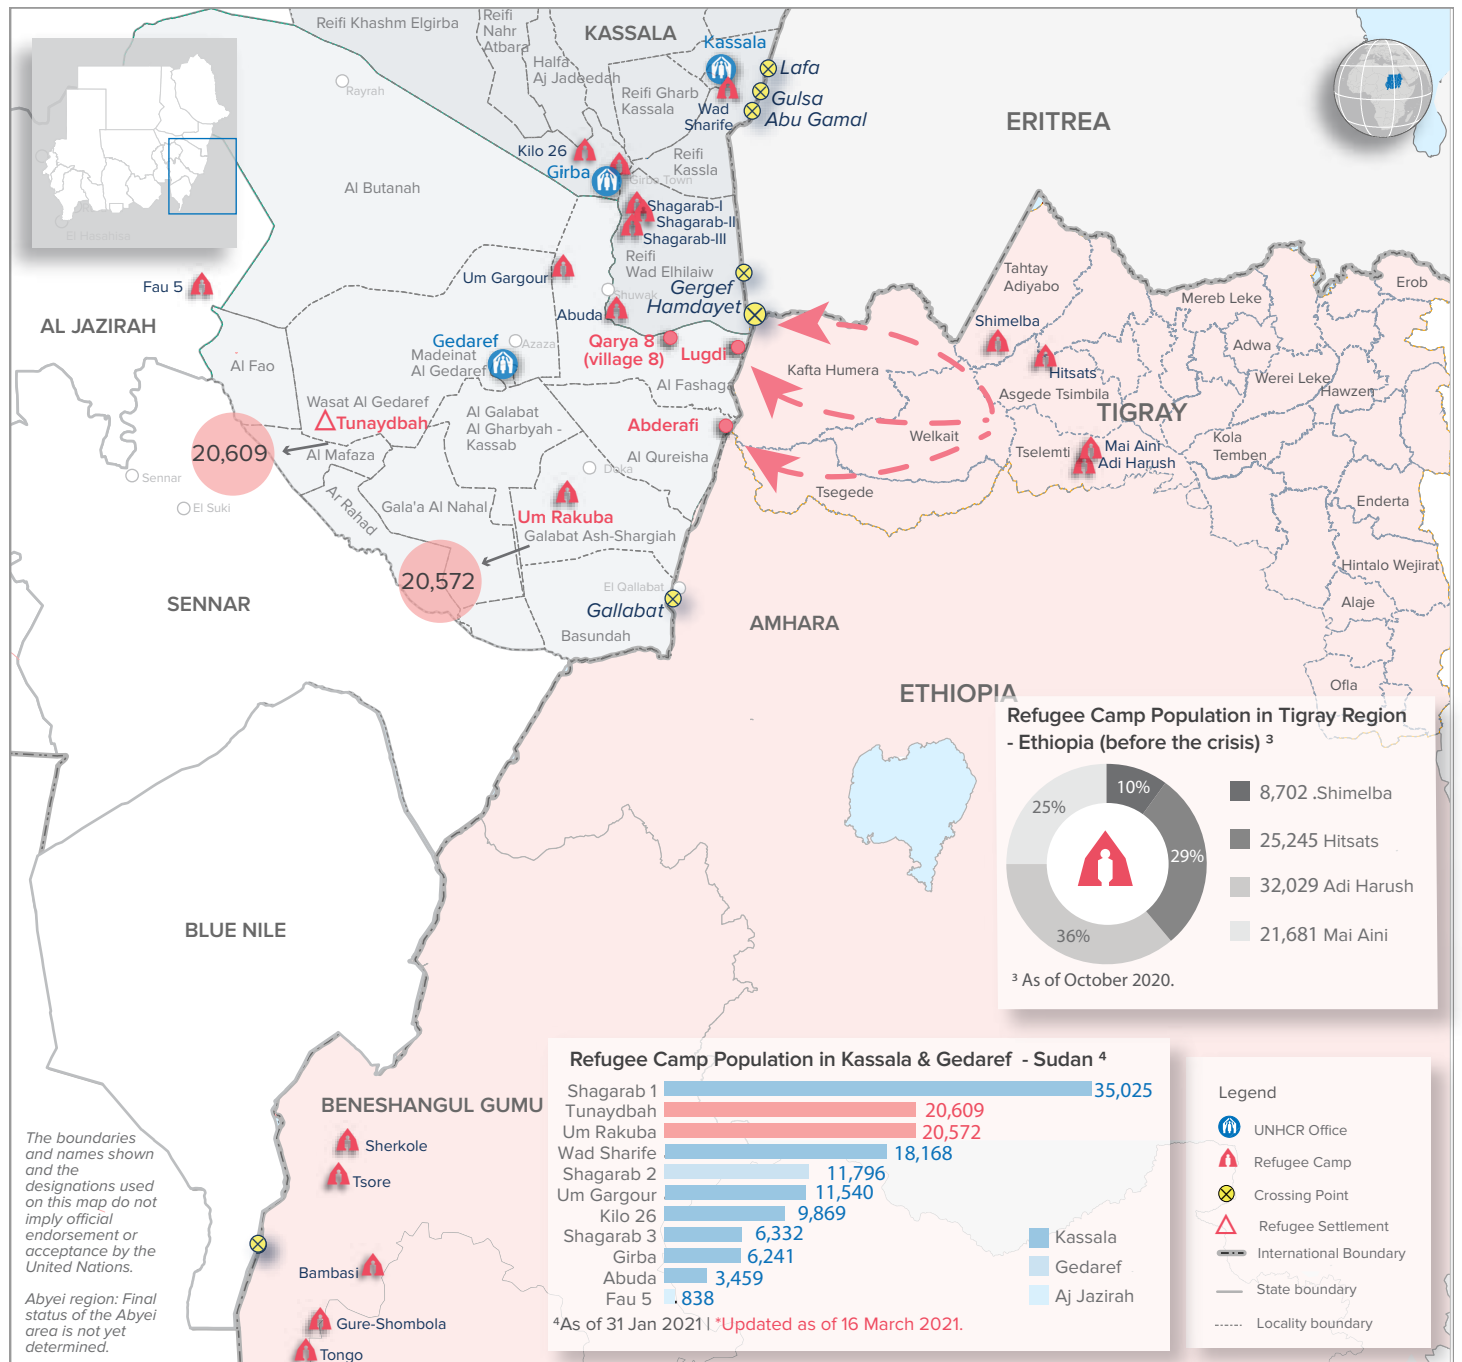

Beginning of November 2020, UNHCR has recorded an influx of asylum seekers at border entry points in East Sudan from Ethiopia, after military confrontations in the Tigray region in northern Ethiopia.

UNHCR's teams at the border areas of the eastern Sudanese states of Kassala and Gedaref (CoR), local authorities and partners to monitor and respond to the situation, as well mobilizing resources to provide life-saving assistance services to the new arrivals. Inter-agency coordination and contingency response planning is well underway.

**Estimated Demographic Data<sup>2</sup>**

27% Children (0 - 17 yrs)

69% Adults (18-59 yrs)

4% Elderly (+60 yrs)

Out of children 8% below 5 yrs.

36% Female

64% Male

<sup>2</sup>Population distribution statistics are based on the ongoing biometric registration conducted by UNHCR and CoR at registration centers in Kassala and Gedaref states.

Sources: UNHCR, CoR

**Daily Arrival Trends**

**Refugee Camp Population in Tigray Region - Ethiopia (before the crisis)<sup>3</sup>**

<sup>3</sup> As of October 2020.

**Refugee Camp Population in Kassala & Gedaref - Sudan<sup>4</sup>**

<sup>4</sup>As of 31 Jan 2021 | <sup>\*</sup>Updated as of 16 March 2021.

**Legend**

- UNHCR Office
- Refugee Camp
- Crossing Point
- Refugee Settlement
- International Boundary
- State boundary
- Locality boundary