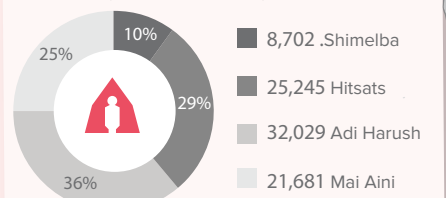

Beginning of November 2020, UNHCR has recorded an influx of asylum seekers at border entry points in East Sudan from Ethiopia, after military confrontations in the Tigray region in northern Ethiopia.

UNHCR's teams at the border areas of the eastern Sudanese states of Kassala and Gedaref (CoR), local authorities and partners to monitor and respond to the situation, as well mobilizing resources to provide life-saving assistance services to the new arrivals. Inter-agency coordination and contingency response planning is well underway.

**Estimated Demographic Data<sup>2</sup>**

27% Children (0 - 17 yrs)

69% Adults (18-59 yrs)

4% Elderly (+60 yrs)

Out of children 8% below 5 yrs.

36% Female

64% Male

<sup>2</sup>Population distribution statistics are based on the ongoing biometric registration conducted by UNHCR and CoR at registration centers in Kassala and Gedaref states.

Sources: UNHCR, CoR

**Daily Arrival Trends**

**Refugee Camp Population in Tigray Region - Ethiopia (before the crisis)<sup>3</sup>**

<sup>3</sup> As of October 2020.

**Refugee Camp Population in Kassala & Gedaref - Sudan<sup>4</sup>**