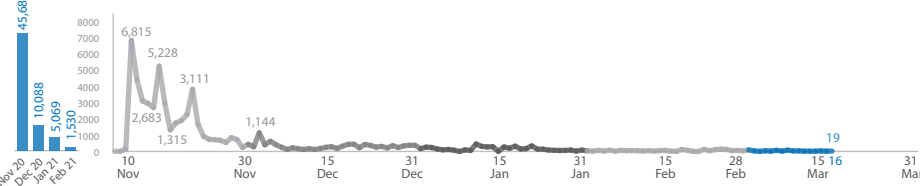

Beginning of November 2020, UNHCR has recorded an influx of asylum seekers at border entry points in East Sudan from Ethiopia, after military confrontations in the Tigray region in northern Ethiopia.

UNHCR's teams at the border areas of the eastern Sudanese states of Kassala and Gedaref (CoR), local authorities and partners to monitor and respond to the situation, as well mobilizing resources to provide life-saving assistance services to the new arrivals. Inter-agency coordination and contingency response planning is well underway.

**Estimated Demographic Data<sup>2</sup>**

27% Children (0 - 17 yrs)

69% Adults (18-59 yrs)

4% Elderly (+60 yrs)

Out of children 8% below 5 yrs.

36% Female

64% Male

<sup>2</sup>Population distribution statistics are based on the ongoing biometric registration conducted by UNHCR and CoR at registration centers in Kassala and Gedaref states.

Sources: UNHCR, CoR

**Daily Arrival Trends**

**Refugee Camp Population in Tigray Region - Ethiopia (before the crisis)<sup>3</sup>**

<sup>3</sup> As of October 2020.

**Refugee Camp Population in Kassala & Gedaref - Sudan<sup>4</sup>**