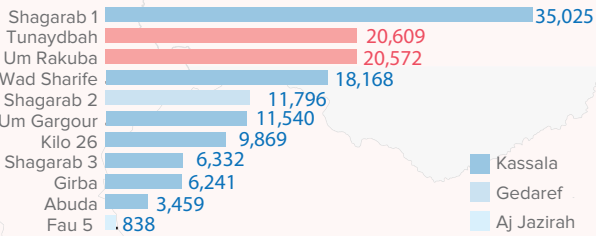

Beginning of November 2020, UNHCR has recorded an influx of asylum seekers at border entry points in East Sudan from Ethiopia, after military confrontations in the Tigray region in northern Ethiopia.

UNHCR's teams at the border areas of the eastern Sudanese states of Kassala and Gedaref (CoR), local authorities and partners to monitor and respond to the situation, as well mobilizing resources to provide life-saving assistance services to the new arrivals. Inter-agency coordination and contingency response planning is well underway.

**Estimated Demographic Data<sup>2</sup>**

27% Children (0 - 17 yrs)

69% Adults (18-59 yrs)

4% Elderly (+60 yrs)

Out of children 8% below 5 yrs.

36% Female

64% Male

<sup>2</sup>Population distribution statistics are based on the ongoing biometric registration conducted by UNHCR and CoR at registration centers in Kassala and Gedaref states.

Sources: UNHCR, CoR

**Daily Arrival Trends**

**Refugee Camp Population in Tigray Region - Ethiopia (before the crisis)<sup>3</sup>**

<sup>3</sup> As of October 2020.

**Refugee Camp Population in Kassala & Gedaref - Sudan<sup>4</sup>**

<sup>4</sup>As of 31 Jan 2021 | <sup>\*</sup>Updated as of 16 March 2021.

**Legend**

- UNHCR Office
- Refugee Camp
- Crossing Point
- Refugee Settlement
- International Boundary
- State boundary
- Locality boundary