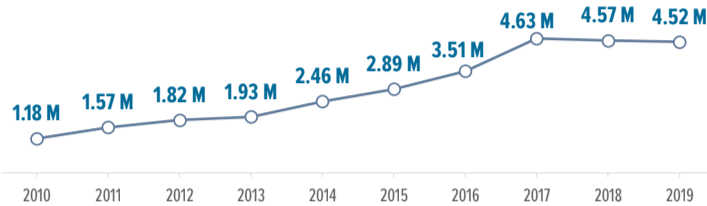

**4.5** MILLION

REFUGEES AND ASYLUM-SEEKERS

KEY STATISTICS

TOTALS BY COUNTRY OF ORIGIN

(to the nearest 100)

TOTALS BY HOST COUNTRY

ANNUAL TREND OF DISPLACEMENT

| 2010 to 2019 (September) (in millions)

\* The decrease in population in 2018/2019 is attributed to the completion of a countrywide population verification exercise in Uganda and Ethiopia; as well as spontaneous refugee returns to Burundi and South Sudan.