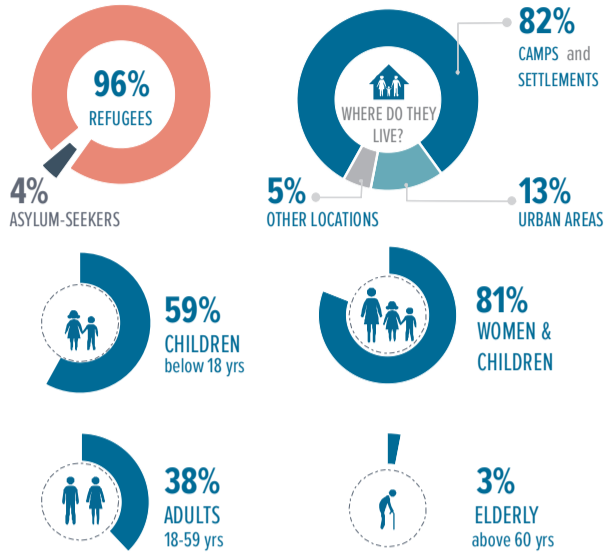

**4.5** MILLION

REFUGEES AND ASYLUM-SEEKERS

KEY STATISTICS

TOTALS BY COUNTRY OF ORIGIN

(to the nearest 100)

TOTALS BY HOST COUNTRY

ANNUAL TREND OF DISPLACEMENT

| 2010 to 2019 (September) (in millions)

\* The decrease in population in 2018/2019 is attributed to the completion of a countrywide population verification exercise in Uganda and Ethiopia; as well as spontaneous refugee returns to Burundi and South Sudan.