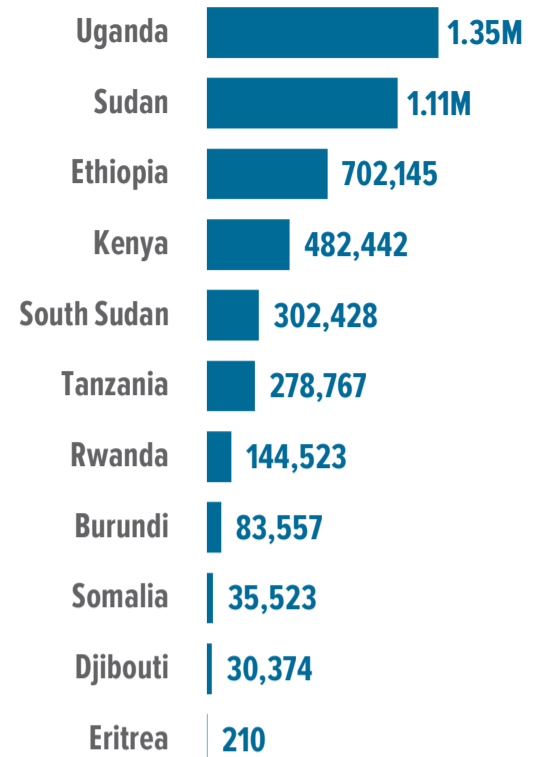

**4.5** MILLION

REFUGEES AND ASYLUM-SEEKERS

KEY STATISTICS

TOTALS BY COUNTRY OF ORIGIN

(to the nearest 100)

TOTALS BY HOST COUNTRY

ANNUAL TREND OF DISPLACEMENT

| 2010 to 2019 (September) (in millions)

\* The decrease in population in 2018/2019 is attributed to the completion of a countrywide population verification exercise in Uganda and Ethiopia; as well as spontaneous refugee returns to Burundi and South Sudan.