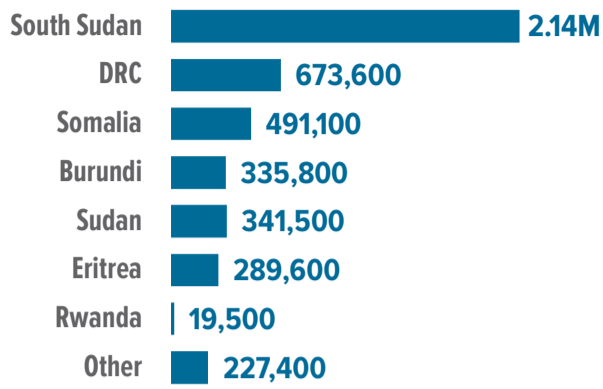

**4.5** MILLION

REFUGEES AND ASYLUM-SEEKERS

KEY STATISTICS

TOTALS BY COUNTRY OF ORIGIN

(to the nearest 100)

TOTALS BY HOST COUNTRY

ANNUAL TREND OF DISPLACEMENT

| 2010 to 2019 (September) (in millions)

\* The decrease in population in 2018/2019 is attributed to the completion of a countrywide population verification exercise in Uganda and Ethiopia; as well as spontaneous refugee returns to Burundi and South Sudan.