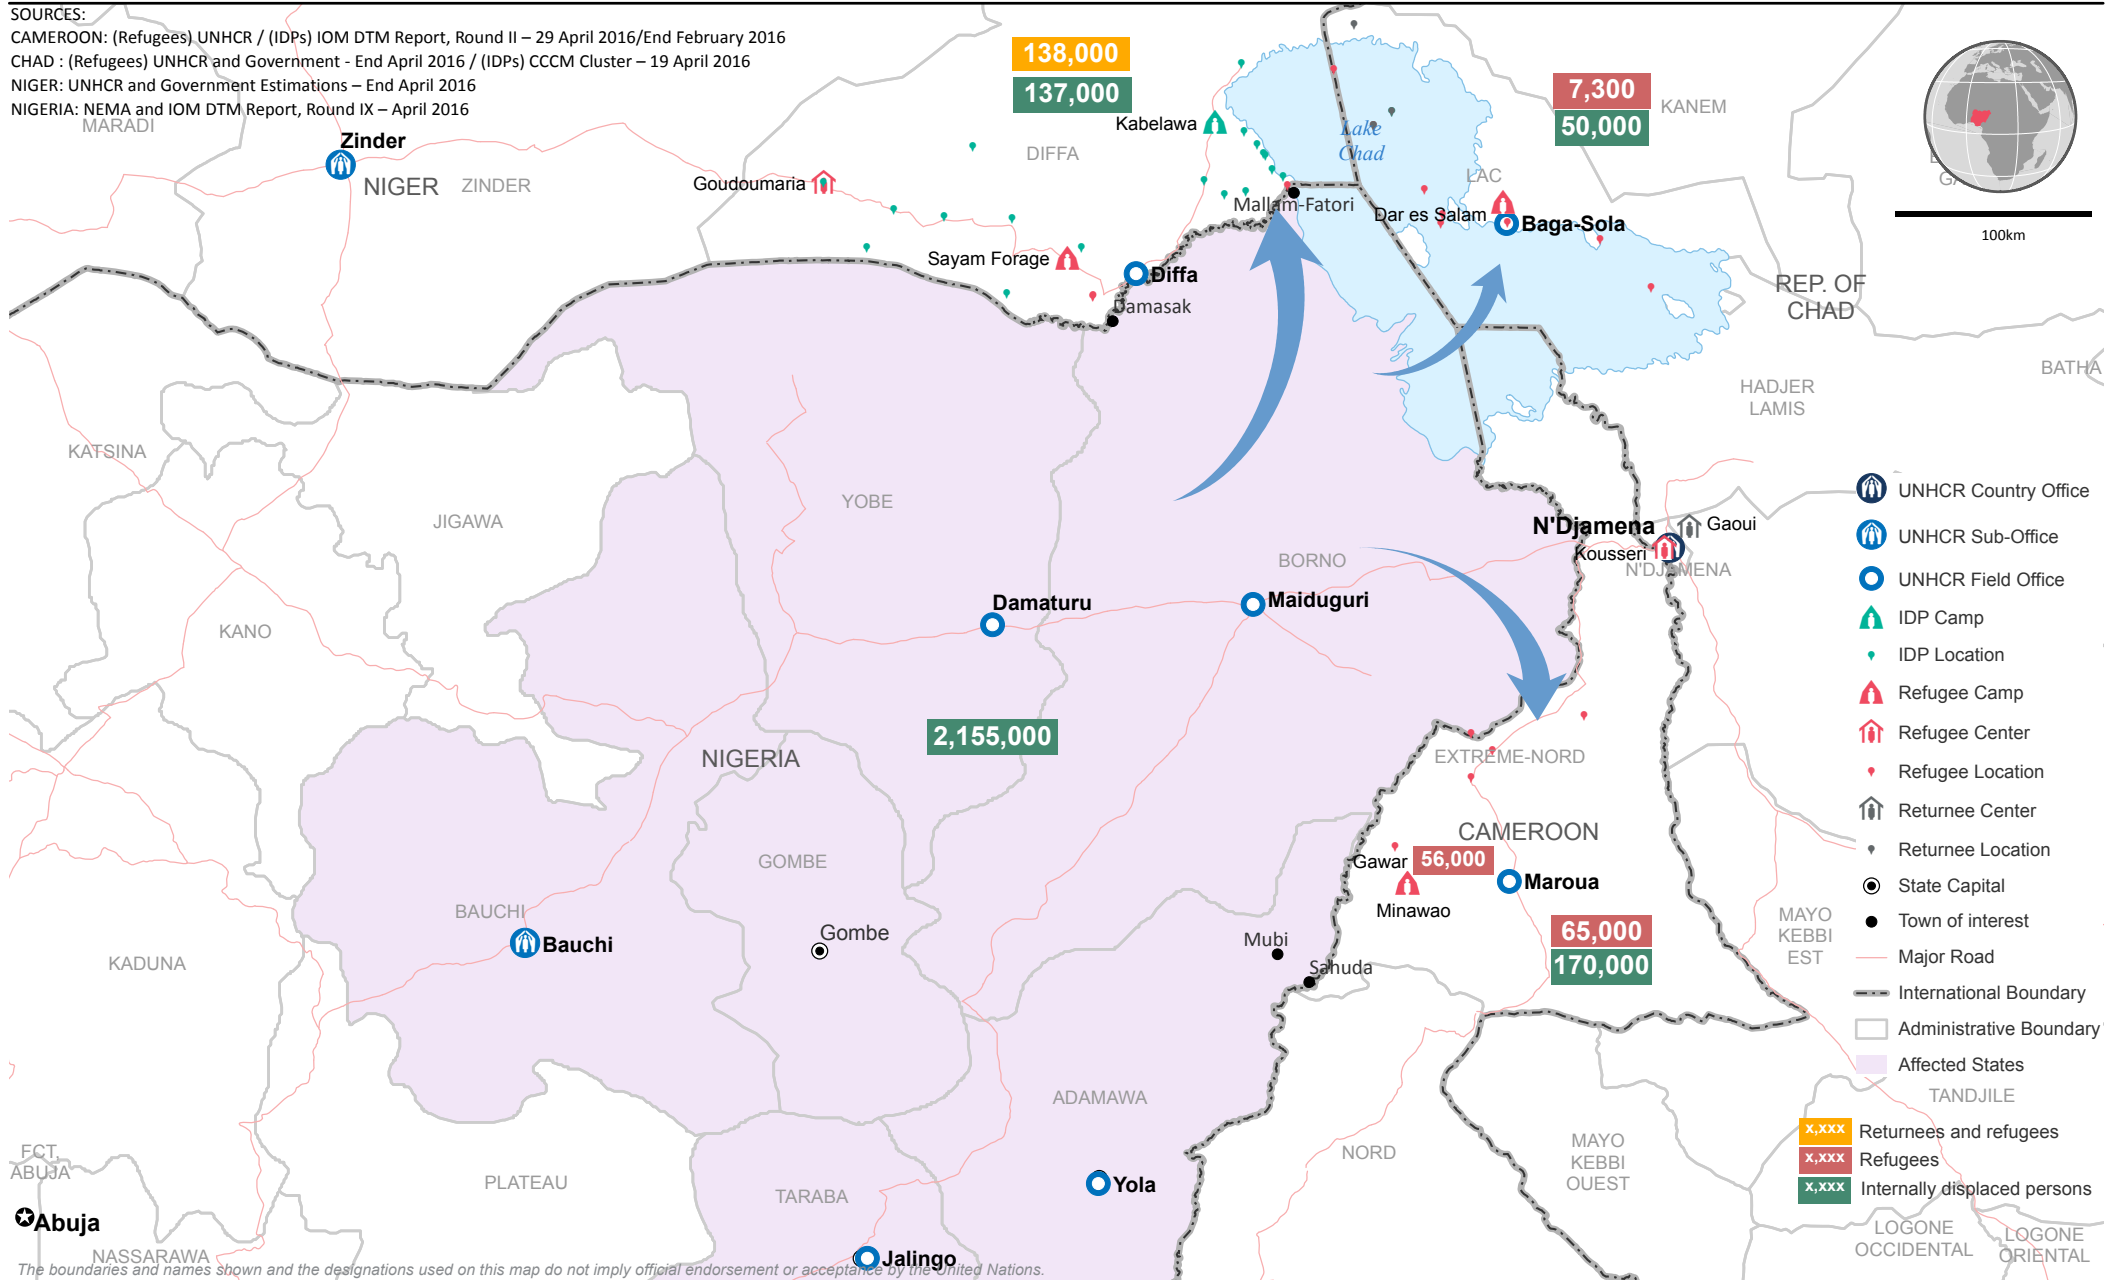

Nigeria Situation

Operational context map

Updated as of 20 May 2016

SOURCES:
 CAMEROON: (Refugees) UNHCR / (IDPs) IOM DTM Report, Round II – 29 April 2016/End February 2016
 CHAD : (Refugees) UNHCR and Government - End April 2016 / (IDPs) CCCM Cluster – 19 April 2016
 NIGER: UNHCR and Government Estimations – End April 2016
 NIGERIA: NEMA and IOM DTM Report, Round IX – April 2016

The boundaries and names shown and the designations used on this map do not imply official endorsement or acceptance by the United Nations.