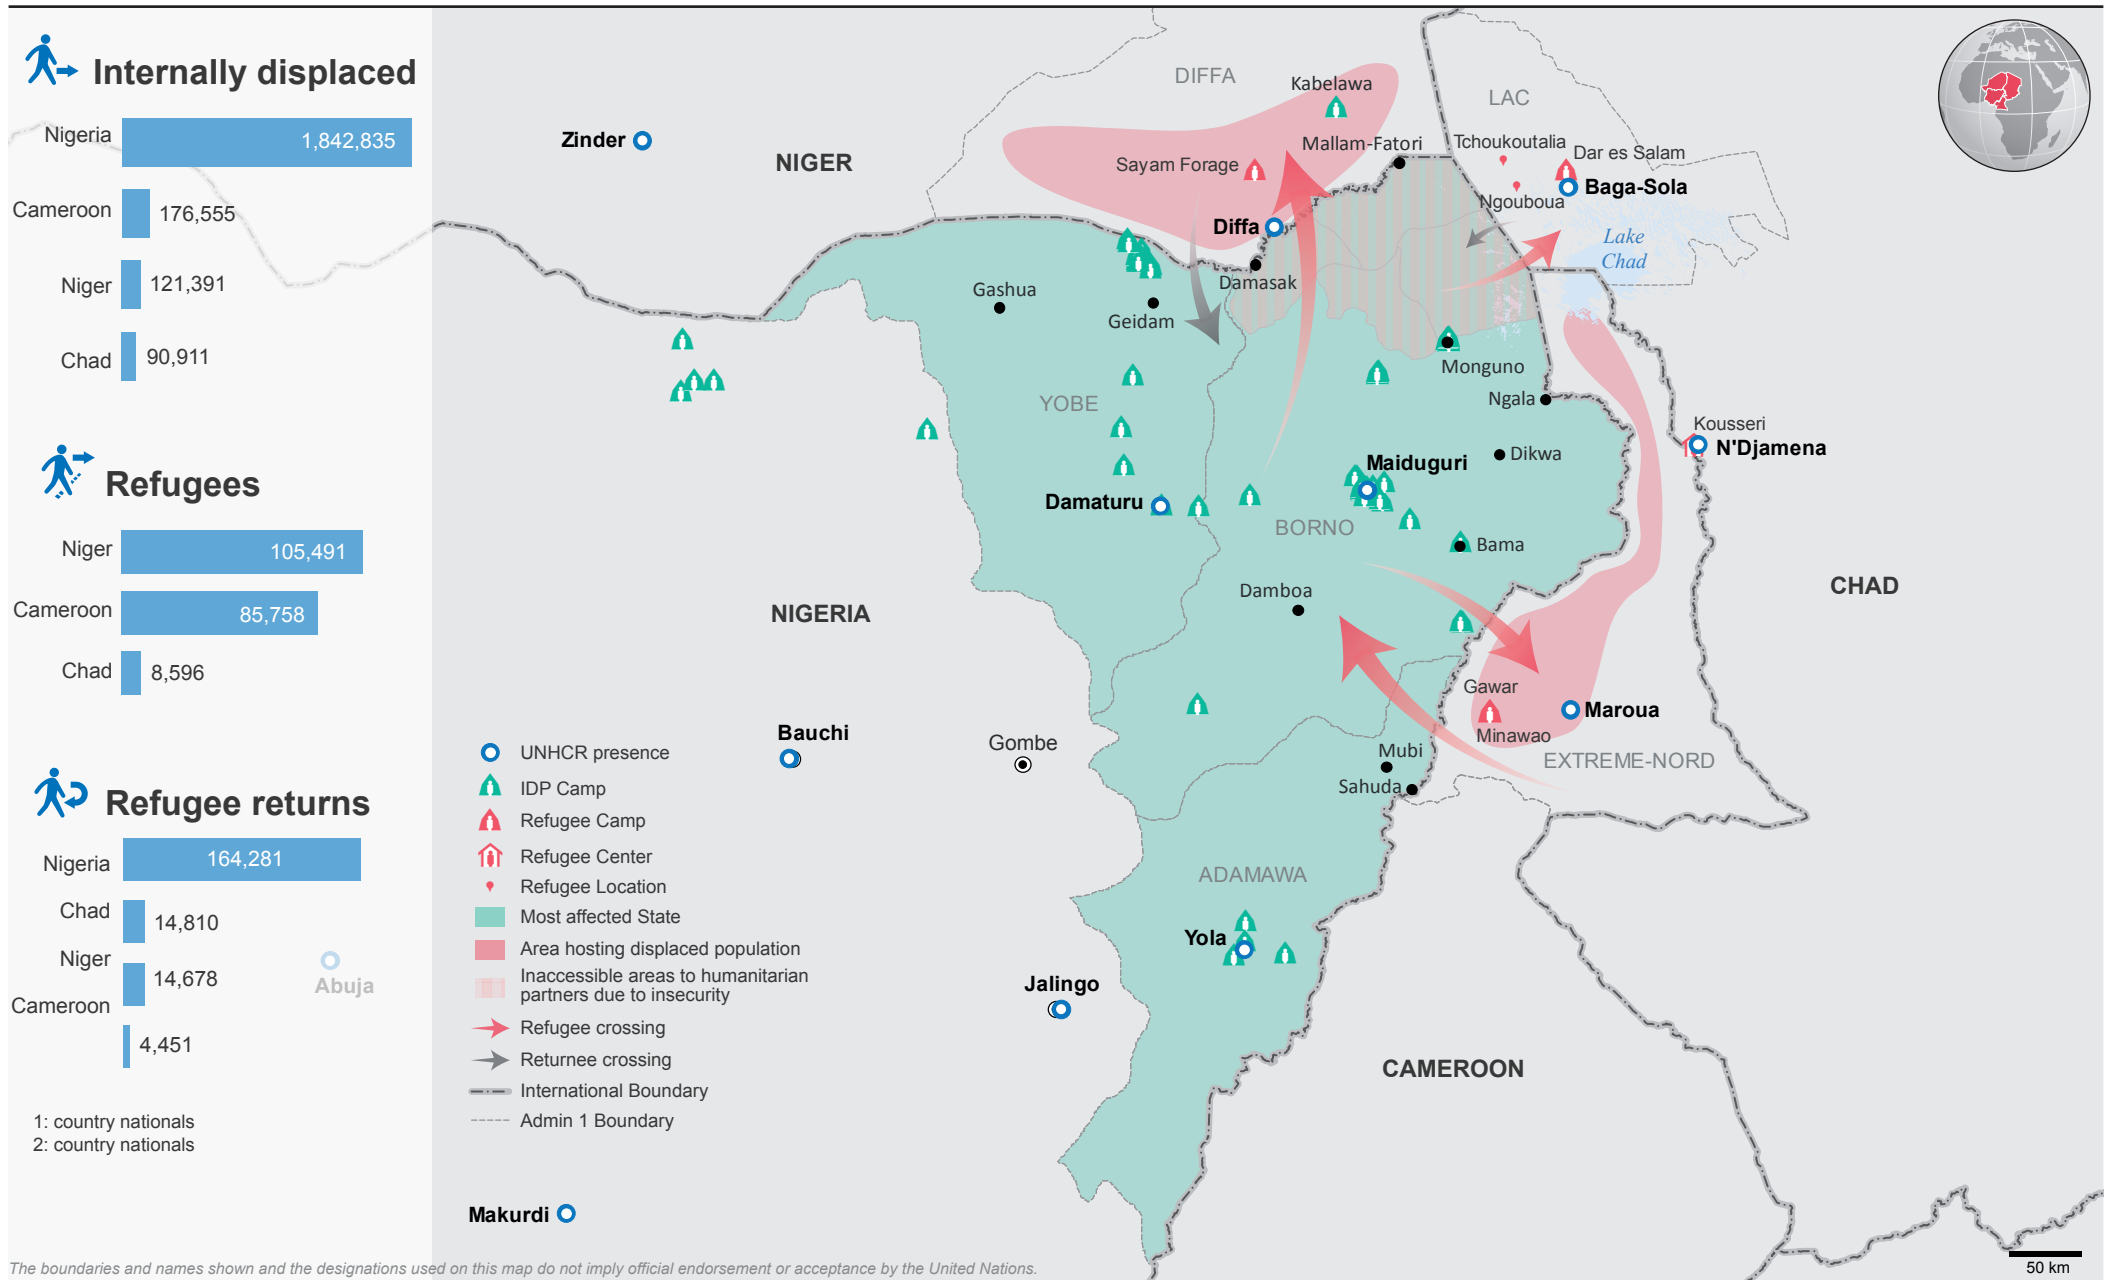

# NIGERIA SITUATION

## Populations forcibly displaced by the insurgency in the Lake Chad Basin Region

As of 28 February or latest figures available

The boundaries and names shown and the designations used on this map do not imply official endorsement or acceptance by the United Nations.