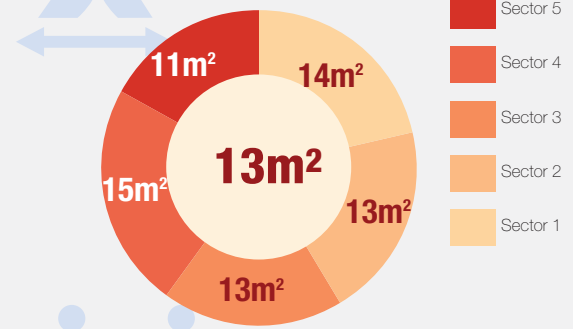

Overview

Internally Displaced Persons (IDPs) have been sheltering at the Bentiu protection of civilian site (PoC) since December 2013. There are currently 117,654 IDPs seeking protection in the site. Humanitarian partners and UNMISS are working with the communities to improve the living conditions in the site.

Supported by

Population Heat Map for Bentiu PoC

Population per Sector

SqM per Person

Population <5 and ≥5 years

Population living in communal shelters and tents

Male and Female Population breakdown

PoC Structures*

Population trend Dec 2015 - Mar 2017