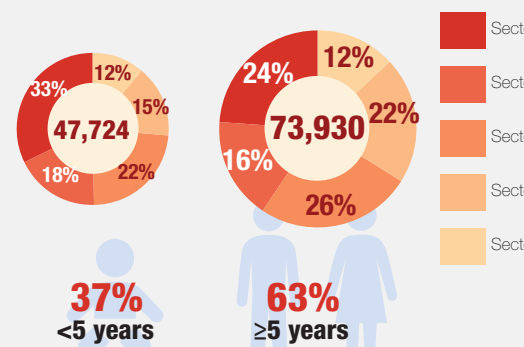

Overview

Internally Displaced Persons (IDPs) have been sheltering at the Bentiu protection of civilian site (PoC) since December 2013. There are currently 117,654 IDPs seeking protection in the site. Humanitarian partners and UNMISS are working with the communities to improve the living conditions in the site.

Supported by

Population Heat Map for Bentiu PoC

Population per Sector

SqM per Person

Population <5 and ≥5 years

Population living in communal shelters and tents

Male and Female Population breakdown

PoC Structures*

Population trend Dec 2015 - Mar 2017