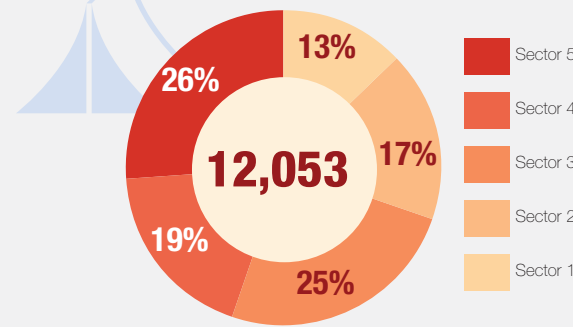

Overview

Internally Displaced Persons (IDPs) have been sheltering at the Bentiu protection of civilian site (PoC) since December 2013. There are currently 117,654 IDPs seeking protection in the site. Humanitarian partners and UNMISS are working with the communities to improve the living conditions in the site.

Supported by

Population Heat Map for Bentiu PoC

Population per Sector

SqM per Person

Population <5 and ≥5 years

Population living in communal shelters and tents

Male and Female Population breakdown

PoC Structures*

Population trend Dec 2015 - Mar 2017