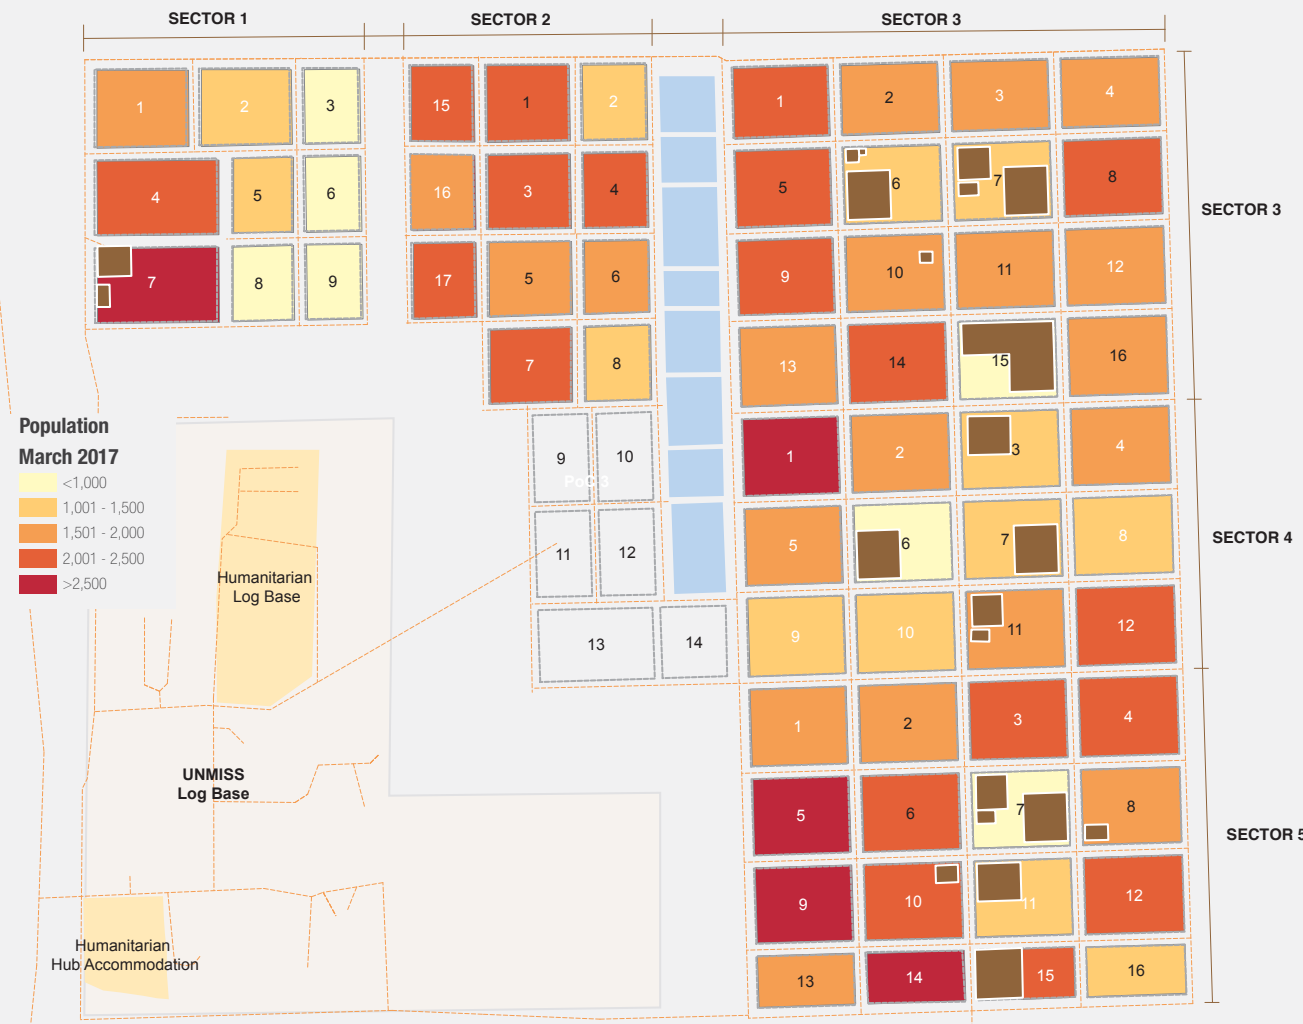

Overview

Internally Displaced Persons (IDPs) have been sheltering at the Bentiu protection of civilian site (PoC) since December 2013. There are currently 117,654 IDPs seeking protection in the site. Humanitarian partners and UNMISS are working with the communities to improve the living conditions in the site.

Supported by

Population Heat Map for Bentiu PoC

Population per Sector

SqM per Person

Population <5 and ≥5 years

Population living in communal shelters and tents

Male and Female Population breakdown

PoC Structures*

Population trend Dec 2015 - Mar 2017