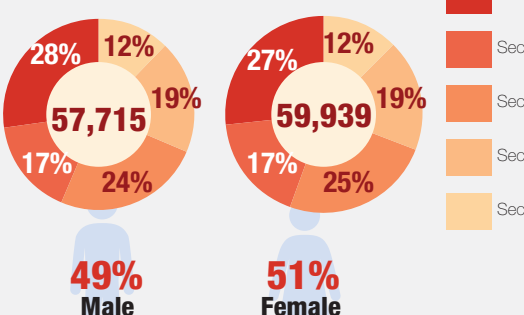

Overview

Internally Displaced Persons (IDPs) have been sheltering at the Bentiu protection of civilian site (PoC) since December 2013. There are currently 117,654 IDPs seeking protection in the site. Humanitarian partners and UNMISS are working with the communities to improve the living conditions in the site.

Supported by

Population Heat Map for Bentiu PoC

Population per Sector

SqM per Person

Population <5 and ≥5 years

Population living in communal shelters and tents

Male and Female Population breakdown

PoC Structures*

Population trend Dec 2015 - Mar 2017