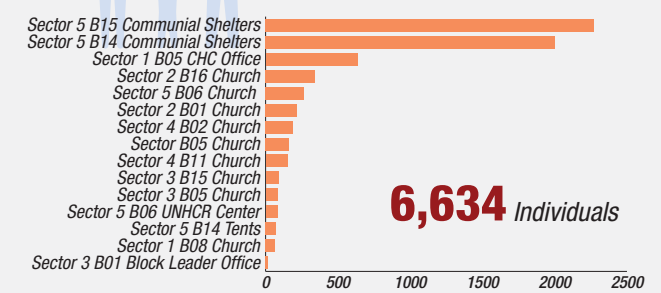

Overview

Internally Displaced Persons (IDPs) have been sheltering at the Bentiu protection of civilian site (PoC) since December 2013. There are currently 117,654 IDPs seeking protection in the site. Humanitarian partners and UNMISS are working with the communities to improve the living conditions in the site.

Supported by

Population Heat Map for Bentiu PoC

Population per Sector

SqM per Person

Population <5 and ≥5 years

Population living in communal shelters and tents

Male and Female Population breakdown

PoC Structures*

Population trend Dec 2015 - Mar 2017