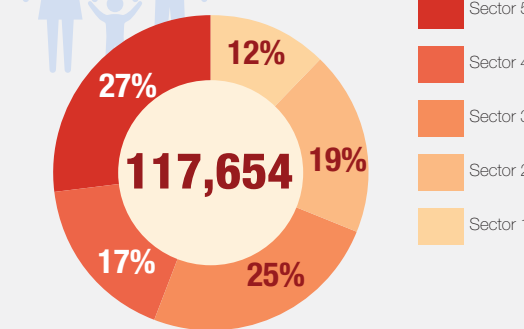

Overview

Internally Displaced Persons (IDPs) have been sheltering at the Bentiu protection of civilian site (PoC) since December 2013. There are currently 117,654 IDPs seeking protection in the site. Humanitarian partners and UNMISS are working with the communities to improve the living conditions in the site.

Supported by

Population Heat Map for Bentiu PoC

Population per Sector

SqM per Person

Population <5 and ≥5 years

Population living in communal shelters and tents

Male and Female Population breakdown

PoC Structures*

Population trend Dec 2015 - Mar 2017