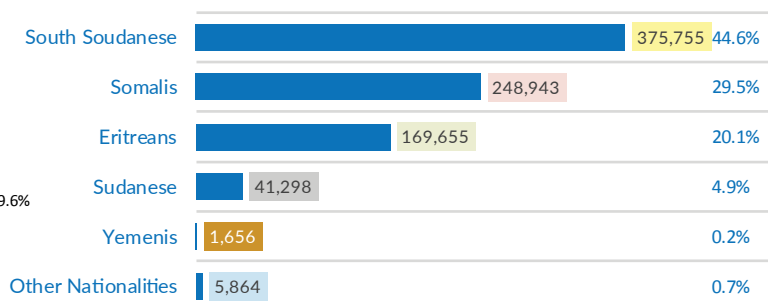

Breakdown by nationality