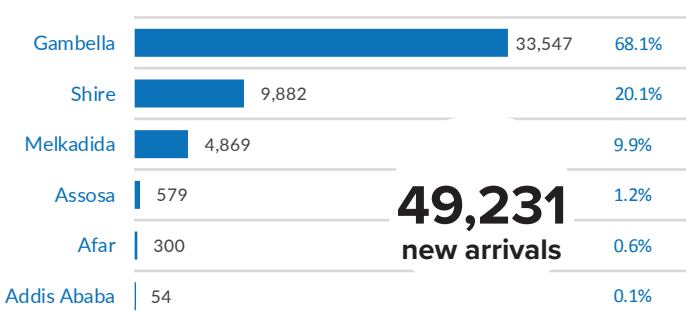

New arrivals trends by location | 2017