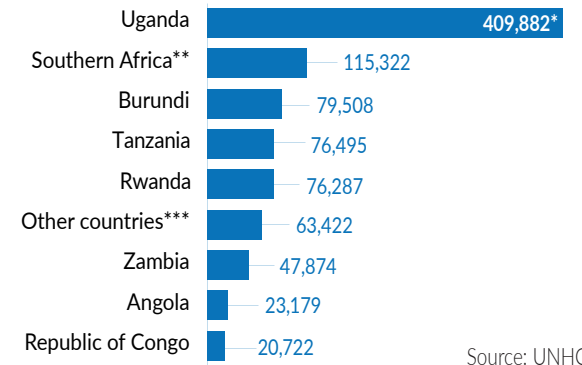

### TYPES OF LOCATION

### REFUGEE POPULATION BY COUNTRY OF ORIGIN

Source: UNHCR

\*Others include Ivory Coast, Eritrea, Syria, Liberia, Chad, etc.

### REFUGEES FROM DRC IN AFRICA

# 912,691

TOTAL DRC REFUGEE POPULATION

Source: UNHCR

\* Uganda figures are those of February 2020, the figures for April 2020 are not yet available.

\*\*Southern Africa includes Namibia, Botswana, Lesotho, Malawi, Zimbabwe, Mozambique, Madagascar, South Africa and the Kingdom of Eswatini.