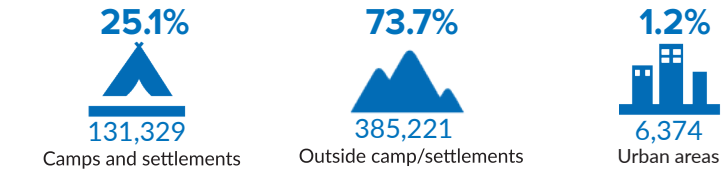

# 527,176

TOTAL NUMBER OF REFUGEES AND ASYLUM SEEKERS

### TYPES OF LOCATION