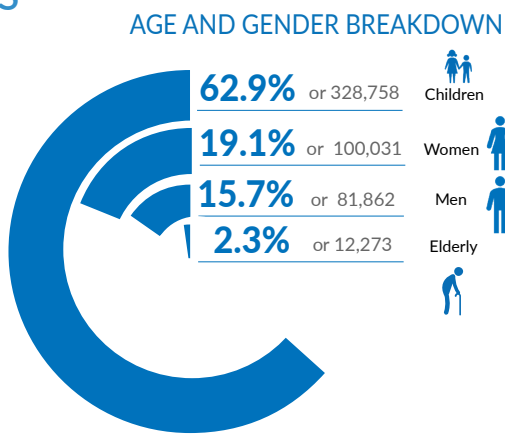

# 527,176

TOTAL NUMBER OF REFUGEES AND ASYLUM SEEKERS

### KEY STATISTICS