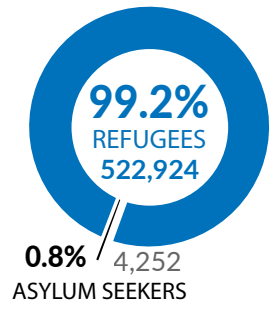

527,176

TOTAL NUMBER OF REFUGEES AND ASYLUM SEEKERS

KEY STATISTICS