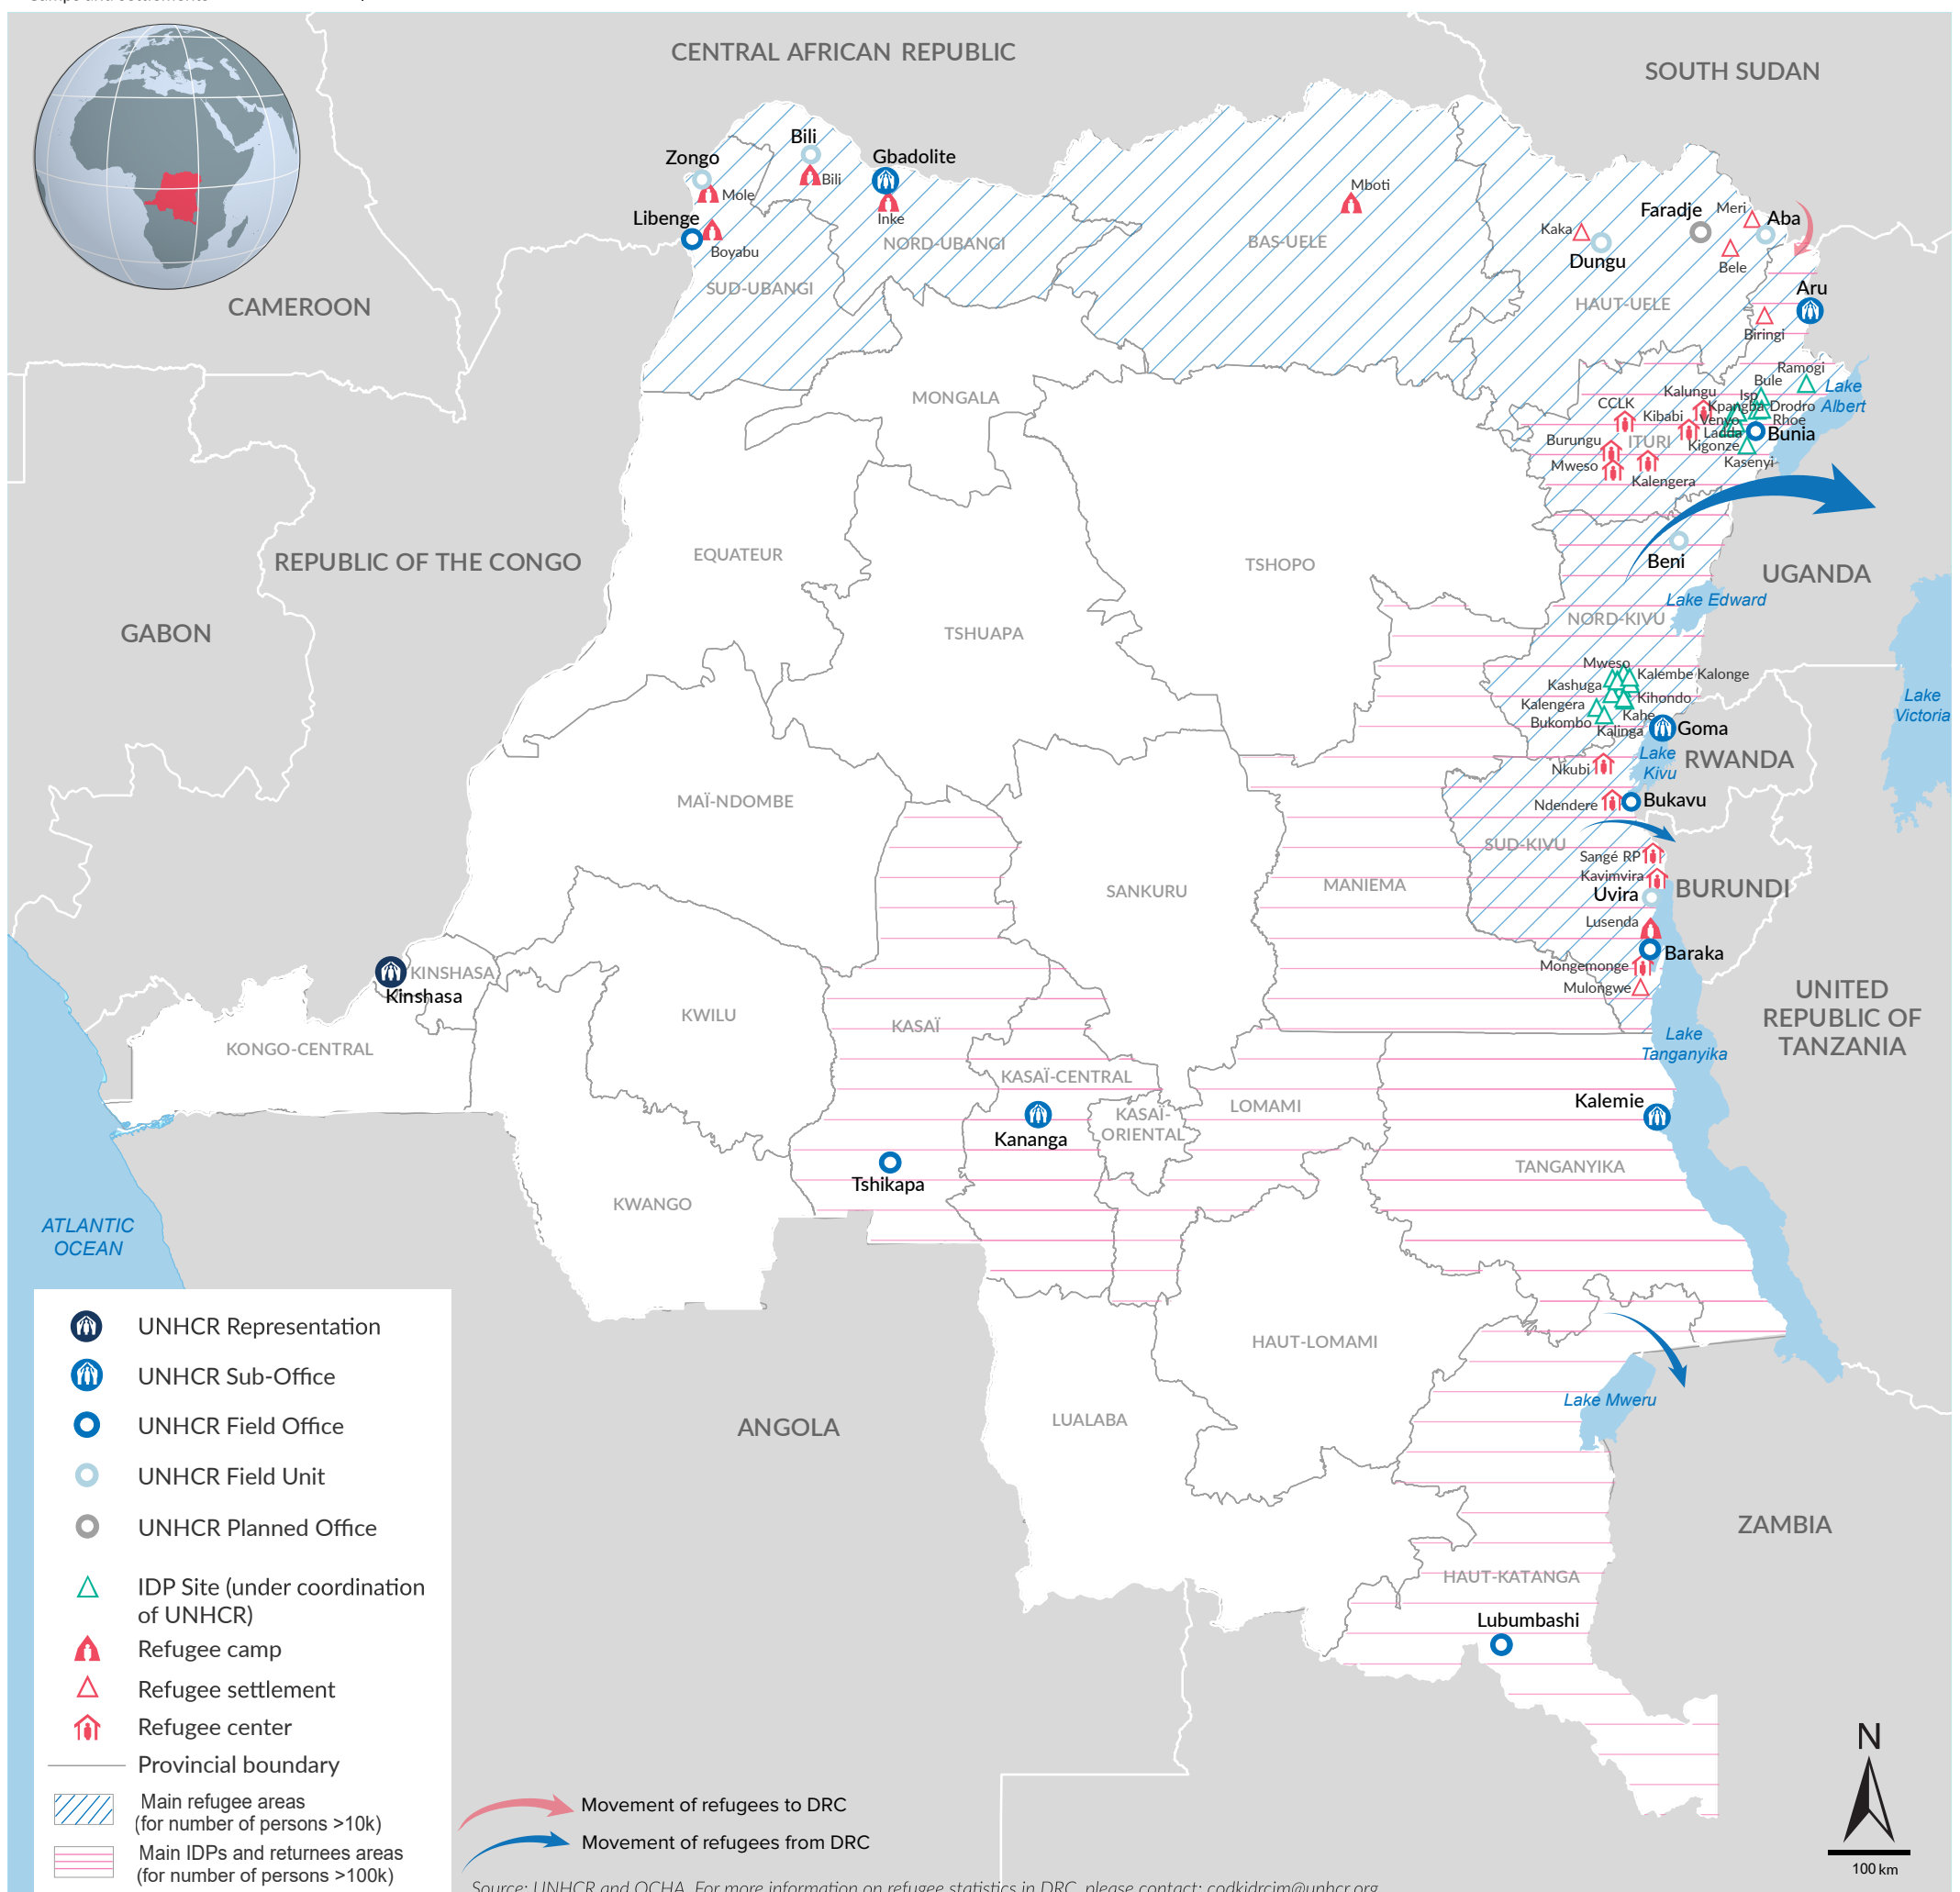

### REFUGEE POPULATION BY COUNTRY OF ORIGIN

Source: UNHCR

\*Others include Ivory Coast, Eritrea, Syria, Liberia, Chad, etc.

### REFUGEES FROM DRC IN AFRICA

# 912,691

TOTAL DRC REFUGEE POPULATION

Source: UNHCR

\* Uganda figures are those of February 2020, the figures for April 2020 are not yet available.

\*\*Southern Africa includes Namibia, Botswana, Lesotho, Malawi, Zimbabwe, Mozambique, Madagascar, South Africa and the Kingdom of Eswatini.

\*\*\*Other countries include South Sudan, Kenya, Central African Republic and Chad.

The boundaries and names shown and the designations used on this map do not imply official endorsement or acceptance by the United Nations.