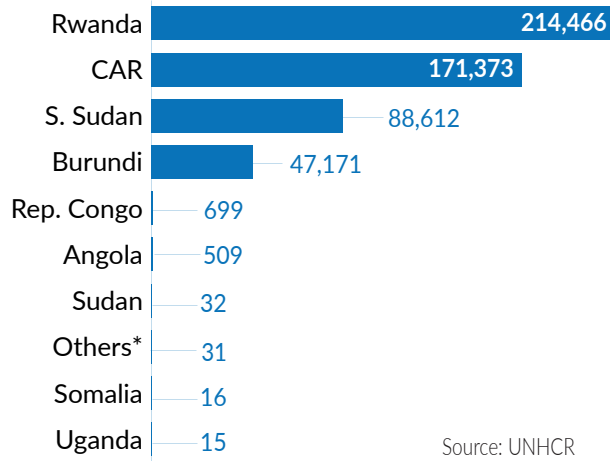

# 527,176

TOTAL NUMBER OF REFUGEES AND ASYLUM SEEKERS

### TYPES OF LOCATION

### REFUGEE POPULATION BY COUNTRY OF ORIGIN

Source: UNHCR

\*Others include Ivory Coast, Eritrea, Syria, Liberia, Chad, etc.

# 912,691

TOTAL DRC REFUGEE POPULATION

Source: UNHCR

\* Uganda figures are those of February 2020, the figures for April 2020 are not yet available.

\*\*Southern Africa includes Namibia, Botswana, Lesotho, Malawi, Zimbabwe, Mozambique, Madagascar, South Africa and the Kingdom of Eswatini.