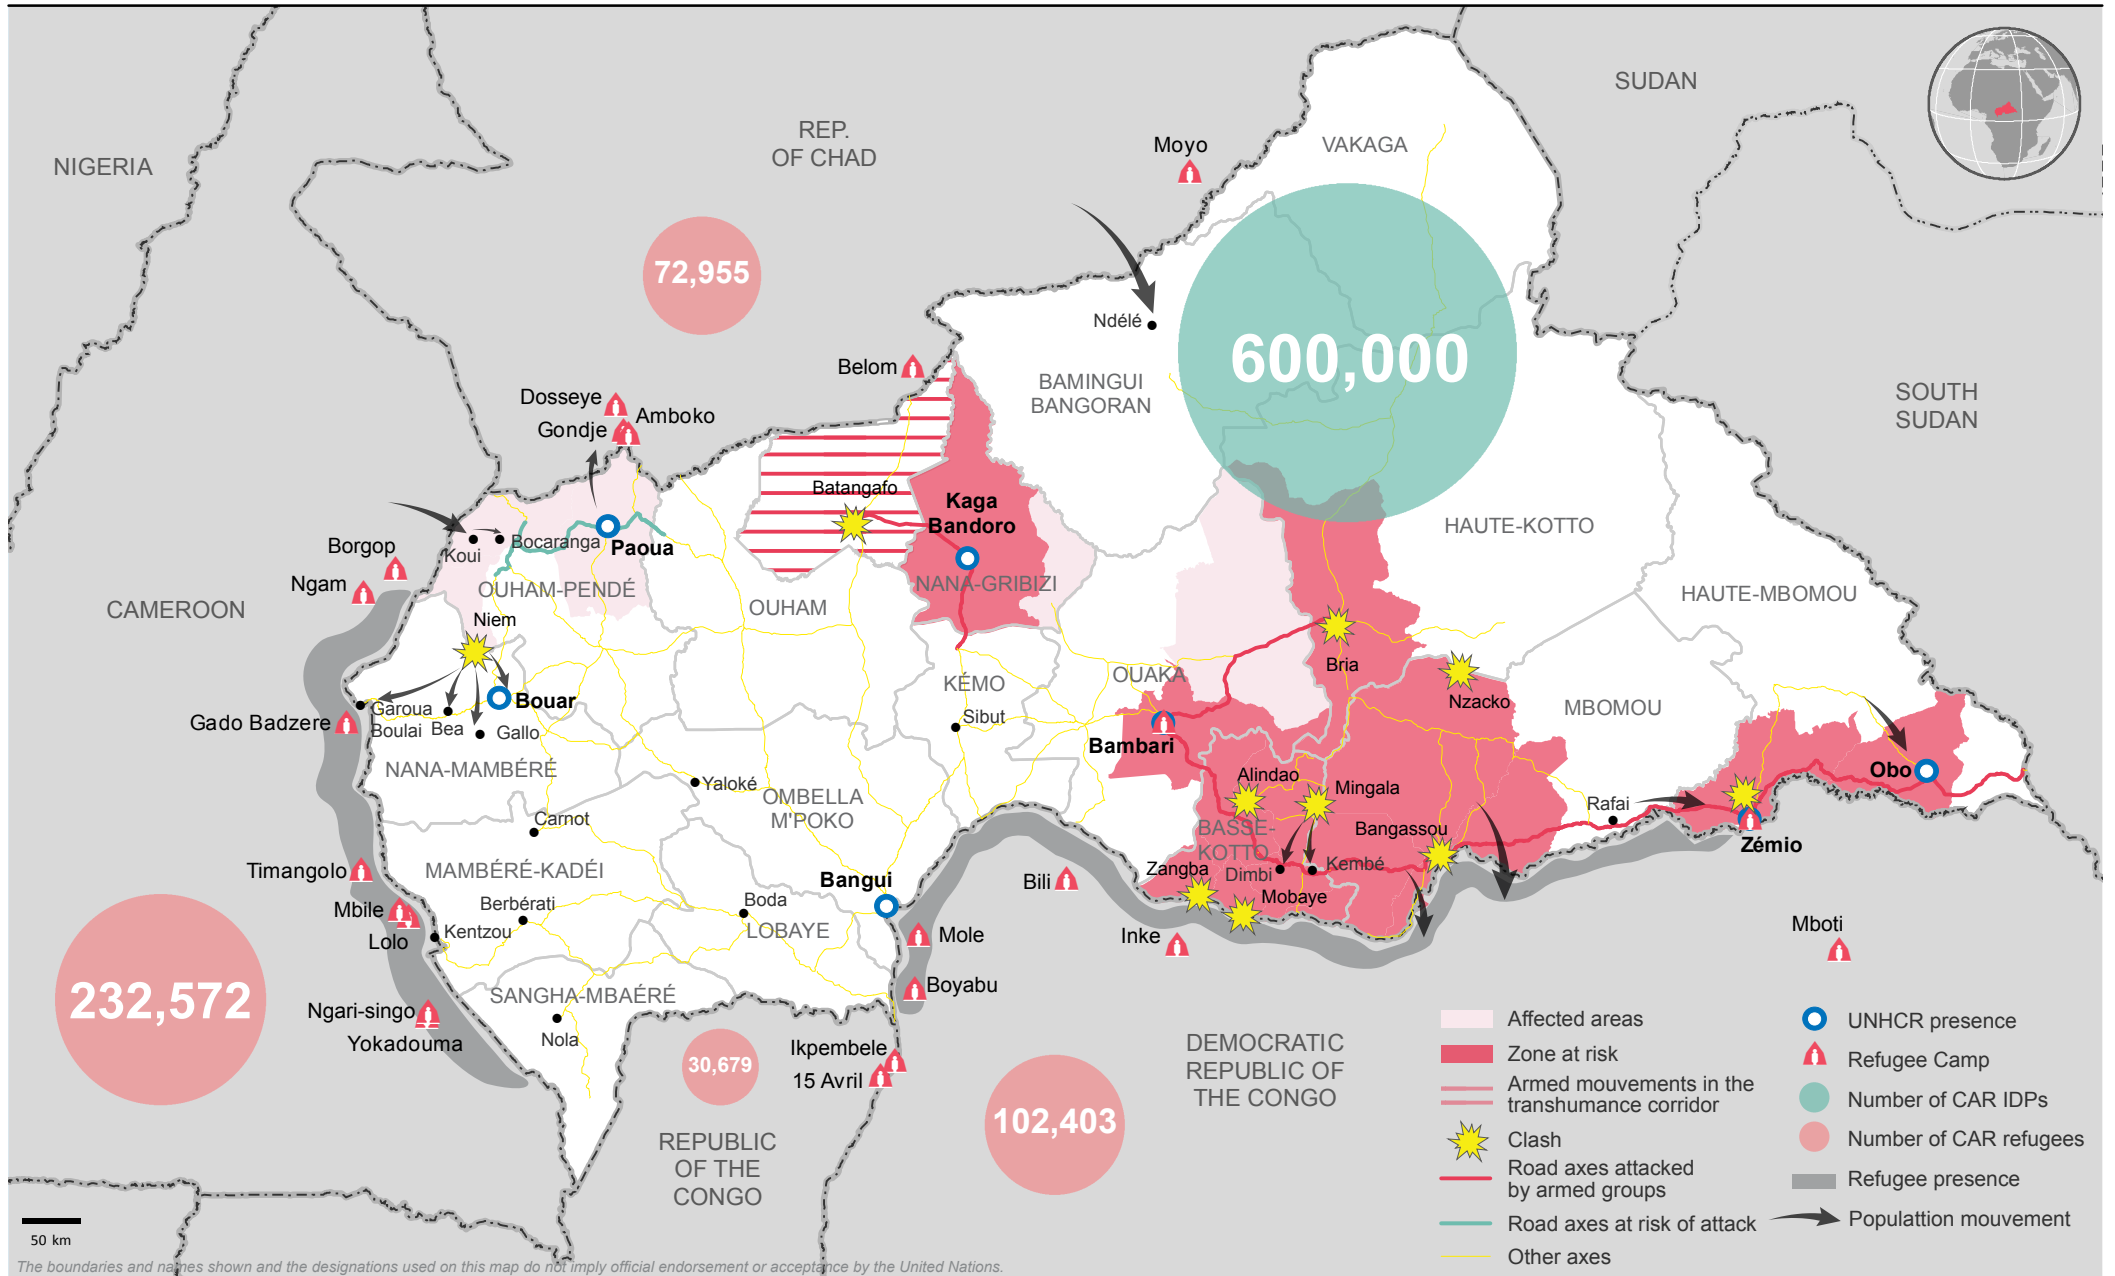

Central African Republic Regional Situation

Internal Displacement and Refugee Movements

as of 31 July 2017 or latest figures available

The boundaries and names shown and the designations used on this map do not imply official endorsement or acceptance by the United Nations.