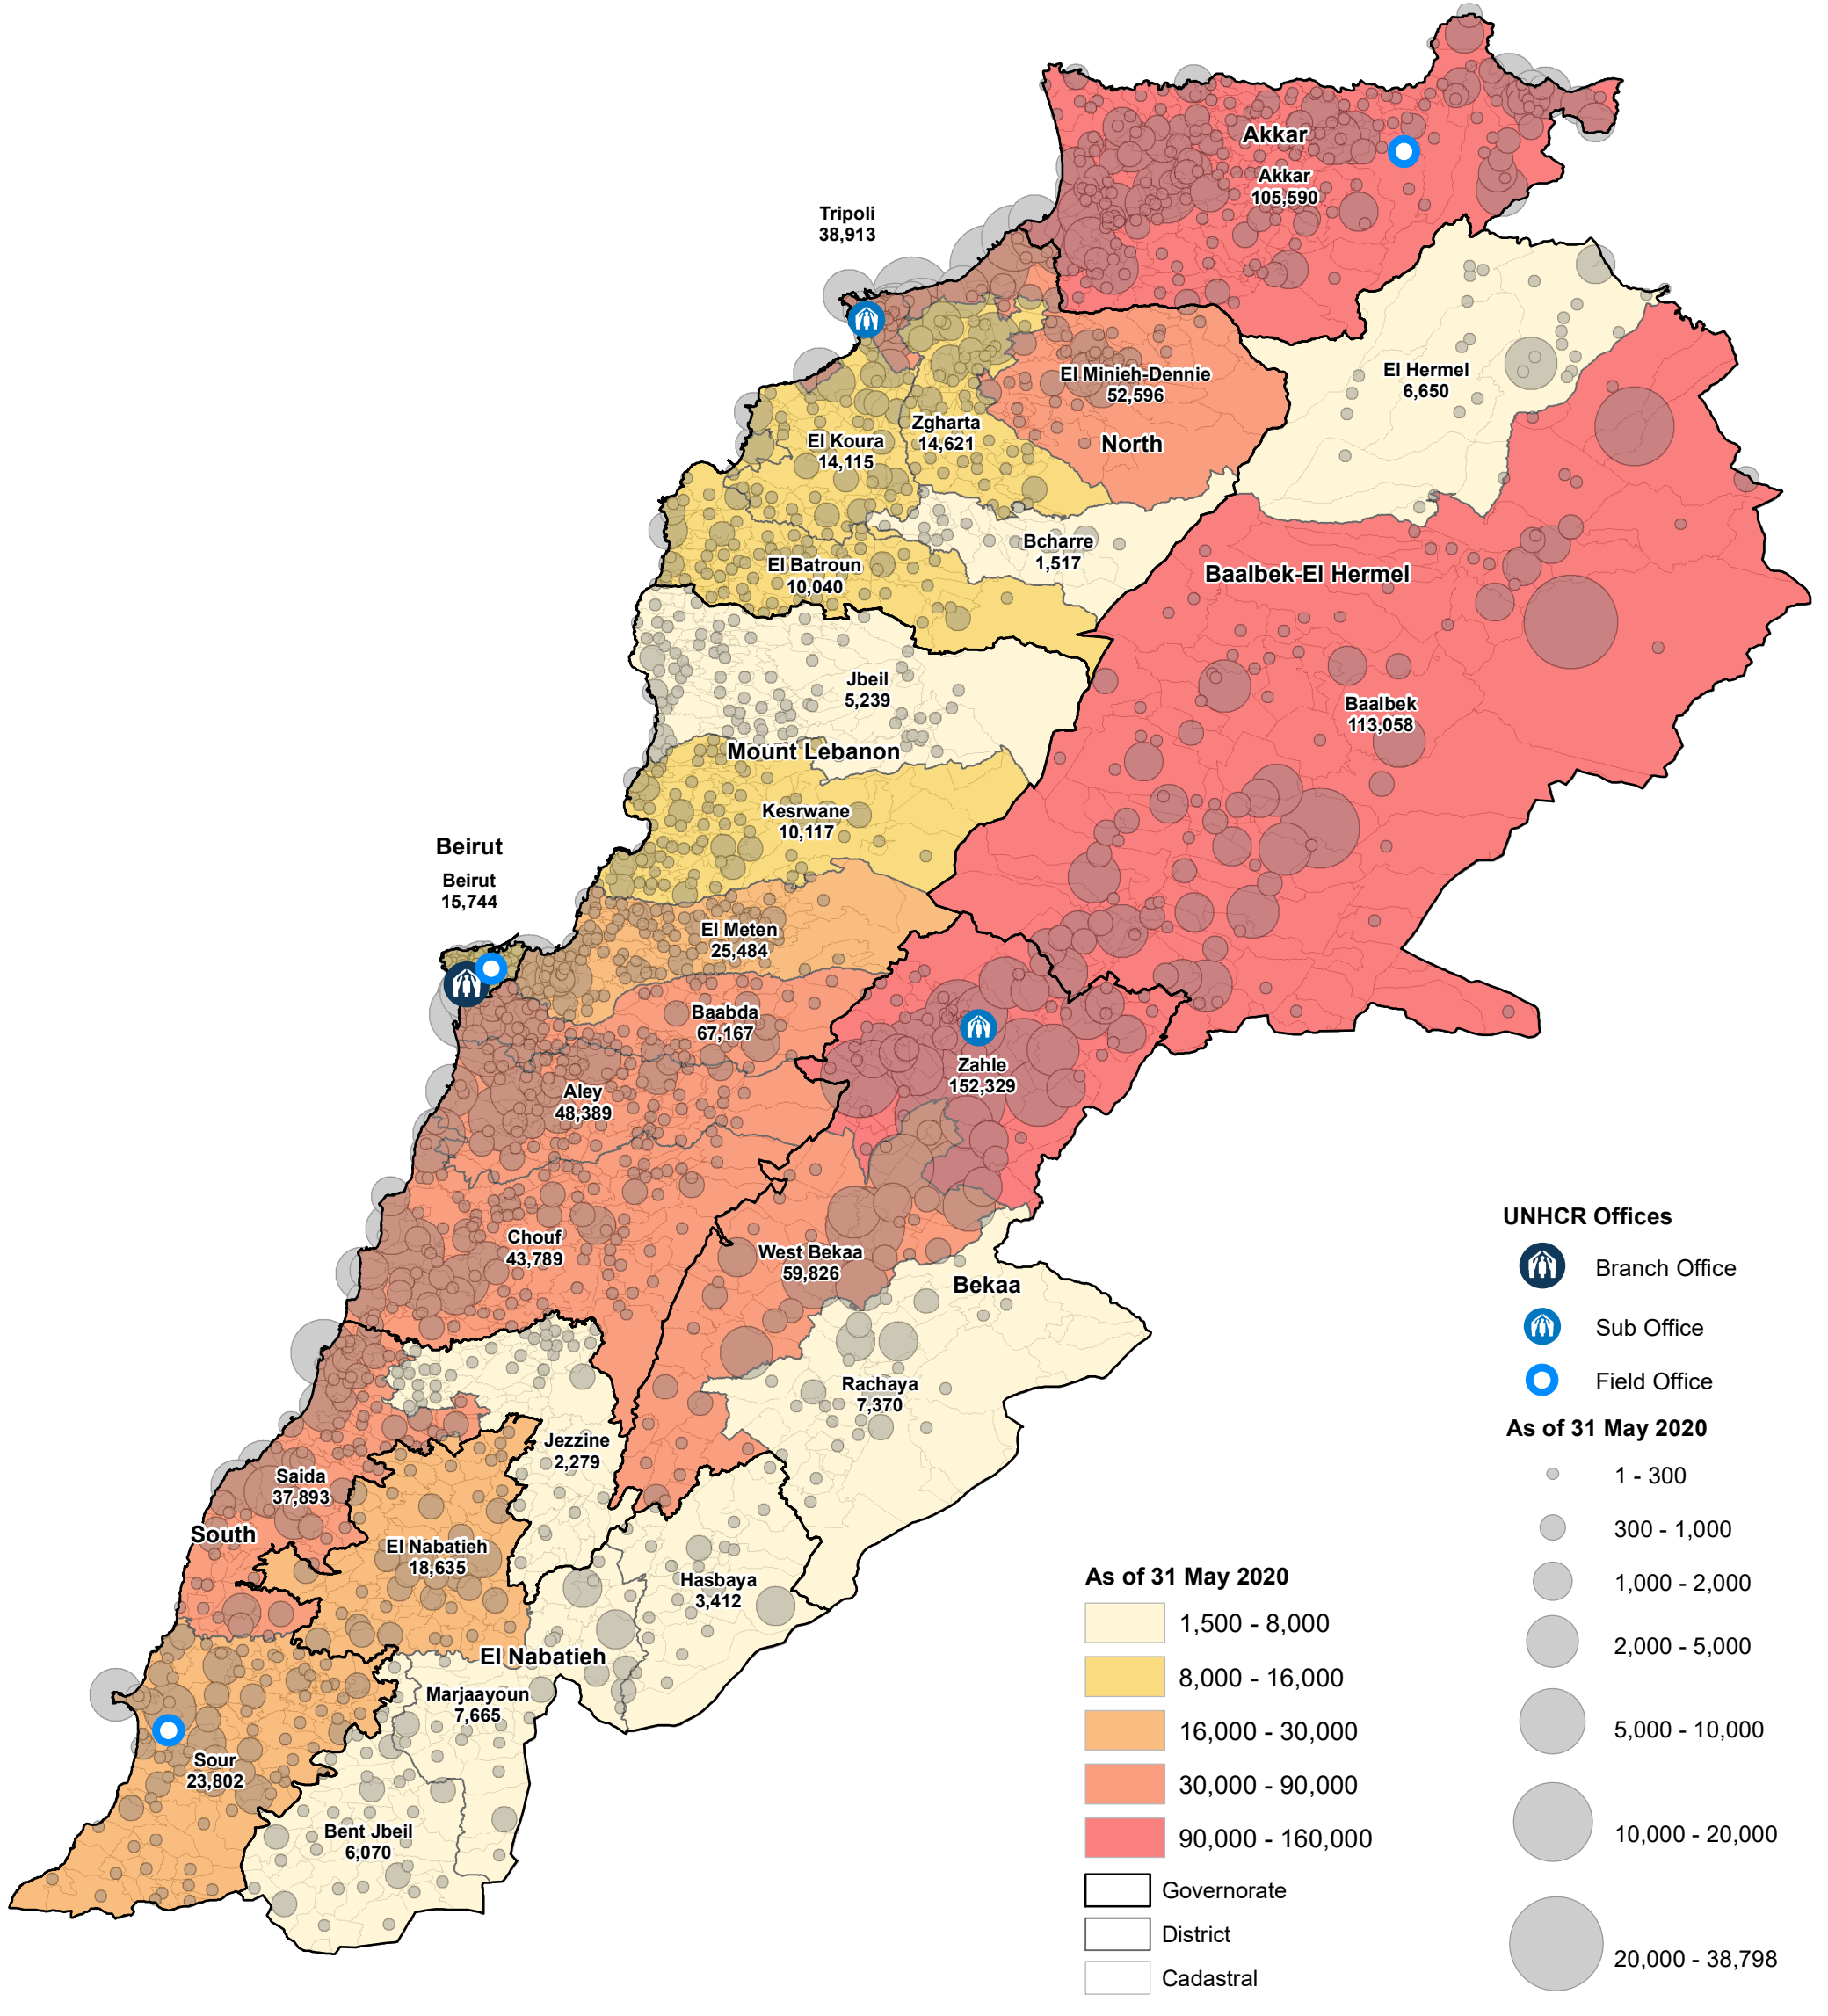

# SYRIA REFUGEE RESPONSE

## LEBANON Syrian Refugees Registered

31 May 2020

Total No. of Refugees **892,310**

**UNHCR Offices**

-  Branch Office
-  Sub Office
-  Field Office

**As of 31 May 2020**

-  1 - 300
-  300 - 1,000
-  1,000 - 2,000
-  2,000 - 5,000
-  5,000 - 10,000
-  10,000 - 20,000
-  20,000 - 38,798

**As of 31 May 2020**

-  1,500 - 8,000
-  8,000 - 16,000
-  16,000 - 30,000
-  30,000 - 90,000
-  90,000 - 160,000

 Governorate  
 District  
 Cadastral

This map has been produced by the Inter-Agency Information Management Unit of UNHCR based on maps and material provided by the Government of Lebanon for operational purposes. It does not constitute an official United Nations map. The designations employed and the presentation of material on this map do not imply the expression of any opinion whatsoever on the part of the Secretariat of the United Nations concerning the legal status of any country, territory, city or area or of its authorities, or concerning the delimitation of its frontiers or boundaries.

Data Sources:  
 - Refugee population and location data by UNHCR as of 31 May 2020. For more information on refugee data, contact Diana El Habr at [elhabr@unhcr.org](mailto:elhabr@unhcr.org)

GIS and Mapping by UNHCR Lebanon. For further information on map, contact Jad Ghosn at [ghosn@unhcr.org](mailto:ghosn@unhcr.org) or Maroun Sader at [sader@unhcr.org](mailto:sader@unhcr.org)