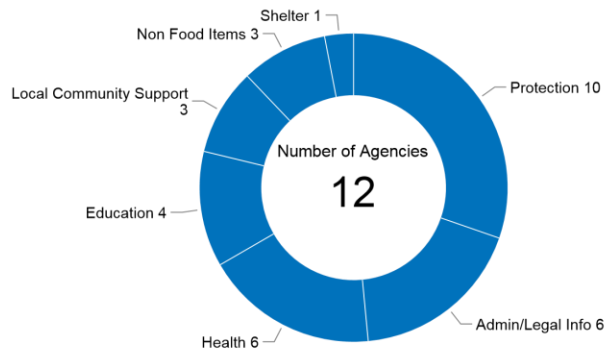

Current Activities - Number of Agencies

Locations Covered
31
Locations - Number of Agencies

Organization	Office Address	Phone Number	E-mail
CRPC	Maršala Birjuzova 41a, 11000, Belgrade	+381600991634	office@crpc.rs
DRC	Sindjeliceva 18, 11050 Belgrade	+381113443574	administration@drc.org.rs
HCIT	Vojvodanskih brigada 17, 21000 Novi Sad	+38121528132	office@hcit.rs
BCHR	Kneza Miloša 4, 11000 Belgrade	+381113085328	bgcentar@bgcentar.org.rs
IAN	Dr Aleksandra Kostića 8/2, 11000 Belgrade	+381114039340	office@ian.org.rs
PIN	Gospodar Jevremova 48/4, 11000 Belgrade	+381628880927	office@psychosocialinnovation.net
INDIGO	Vizantijski bulevar 94/30, 18000 Niš	+381184857135	indigo@indigo.org.rs
SIGMA PLUS	TPC Dušanov Bazar, Ul. Dušanova br. 54, II sprat Kula, lokal 201, 18000 Niš	+38163474964	nvosigmaplus@gmail.com
PRAXIS	Kajmakčalanska 19, 11050 Belgrade	+381113444482	bgoffice@praxis.org.rs
A11	Džordža Vašingtona 54/7, 11000 Belgrade	+381113225172	d.curcic@a11initiative.org
AMITY	Pariske komune 1/12, 11070, Belgrade	+381116690122	nada@amity-yu.org
IDEAS	Kursulina 41, 11000 Beograd	+381112658315	office@ideje.rs