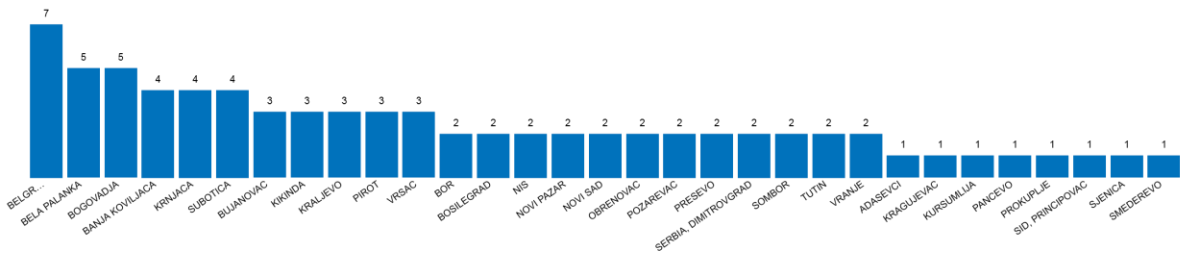

Current Activities - Number of Agencies

Locations Covered
31
Locations - Number of Agencies

Organization	Office Address	Phone Number	E-mail
CRPC	Maršala Birjuzova 41a, 11000, Belgrade	+381600991634	office@crpc.rs
DRC	Sindjeliceva 18, 11050 Belgrade	+381113443574	administration@drc.org.rs
HCIT	Vojvodanskih brigada 17, 21000 Novi Sad	+38121528132	office@hcit.rs
BCHR	Kneza Miloša 4, 11000 Belgrade	+381113085328	bgcentar@bgcentar.org.rs
IAN	Dr Aleksandra Kostića 8/2, 11000 Belgrade	+381114039340	office@ian.org.rs
PIN	Gospodar Jevremova 48/4, 11000 Belgrade	+381628880927	office@psychosocialinnovation.net
INDIGO	Vizantijski bulevar 94/30, 18000 Niš	+381184857135	indigo@indigo.org.rs
SIGMA PLUS	TPC Dušanov Bazar, Ul. Dušanova br. 54, II sprat Kula, lokal 201, 18000 Niš	+38163474964	nvosigmaplus@gmail.com
PRAXIS	Kajmakčalanska 19, 11050 Belgrade	+381113444482	bgoffice@praxis.org.rs
A11	Džordža Vašingtona 54/7, 11000 Belgrade	+381113225172	d.curcic@a11initiative.org
AMITY	Pariske komune 1/12, 11070, Belgrade	+381116690122	nada@amity-yu.org
IDEAS	Kursulina 41, 11000 Beograd	+381112658315	office@ideje.rs