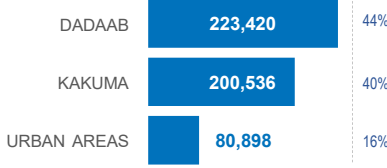

KENYA

Registered refugees and asylum-seekers

as of 31 December 2020

UNHCR
The UN Refugee Agency

504,854

REGISTERED REFUGEES AND ASYLUM-SEEKERS

HOST LOCATIONS

COUNTRIES OF ORIGIN