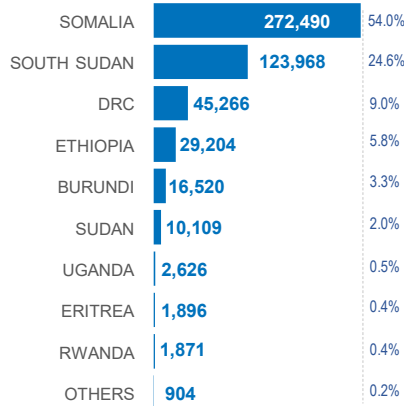

KENYA

Registered refugees and asylum-seekers

as of 31 December 2020

UNHCR
The UN Refugee Agency

504,854

REGISTERED REFUGEES AND ASYLUM-SEEKERS

HOST LOCATIONS

COUNTRIES OF ORIGIN

DEMOGRAPHICS

age and gender

LEGAL STATUS

The boundaries and names shown and the designations used on this map do not imply official endorsement or acceptance by the United Nations.

Sources: UNHCR Kenya. Statistics based on UNHCR's Refugee Registration System, proGres Author: UNHCR Kenya – DIMA Unit, Nairobi Feedback: kennaodm@unhcr.org