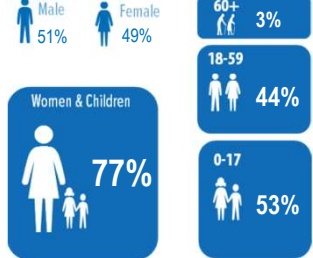

DEMOGRAPHICS

age and gender

LEGAL STATUS