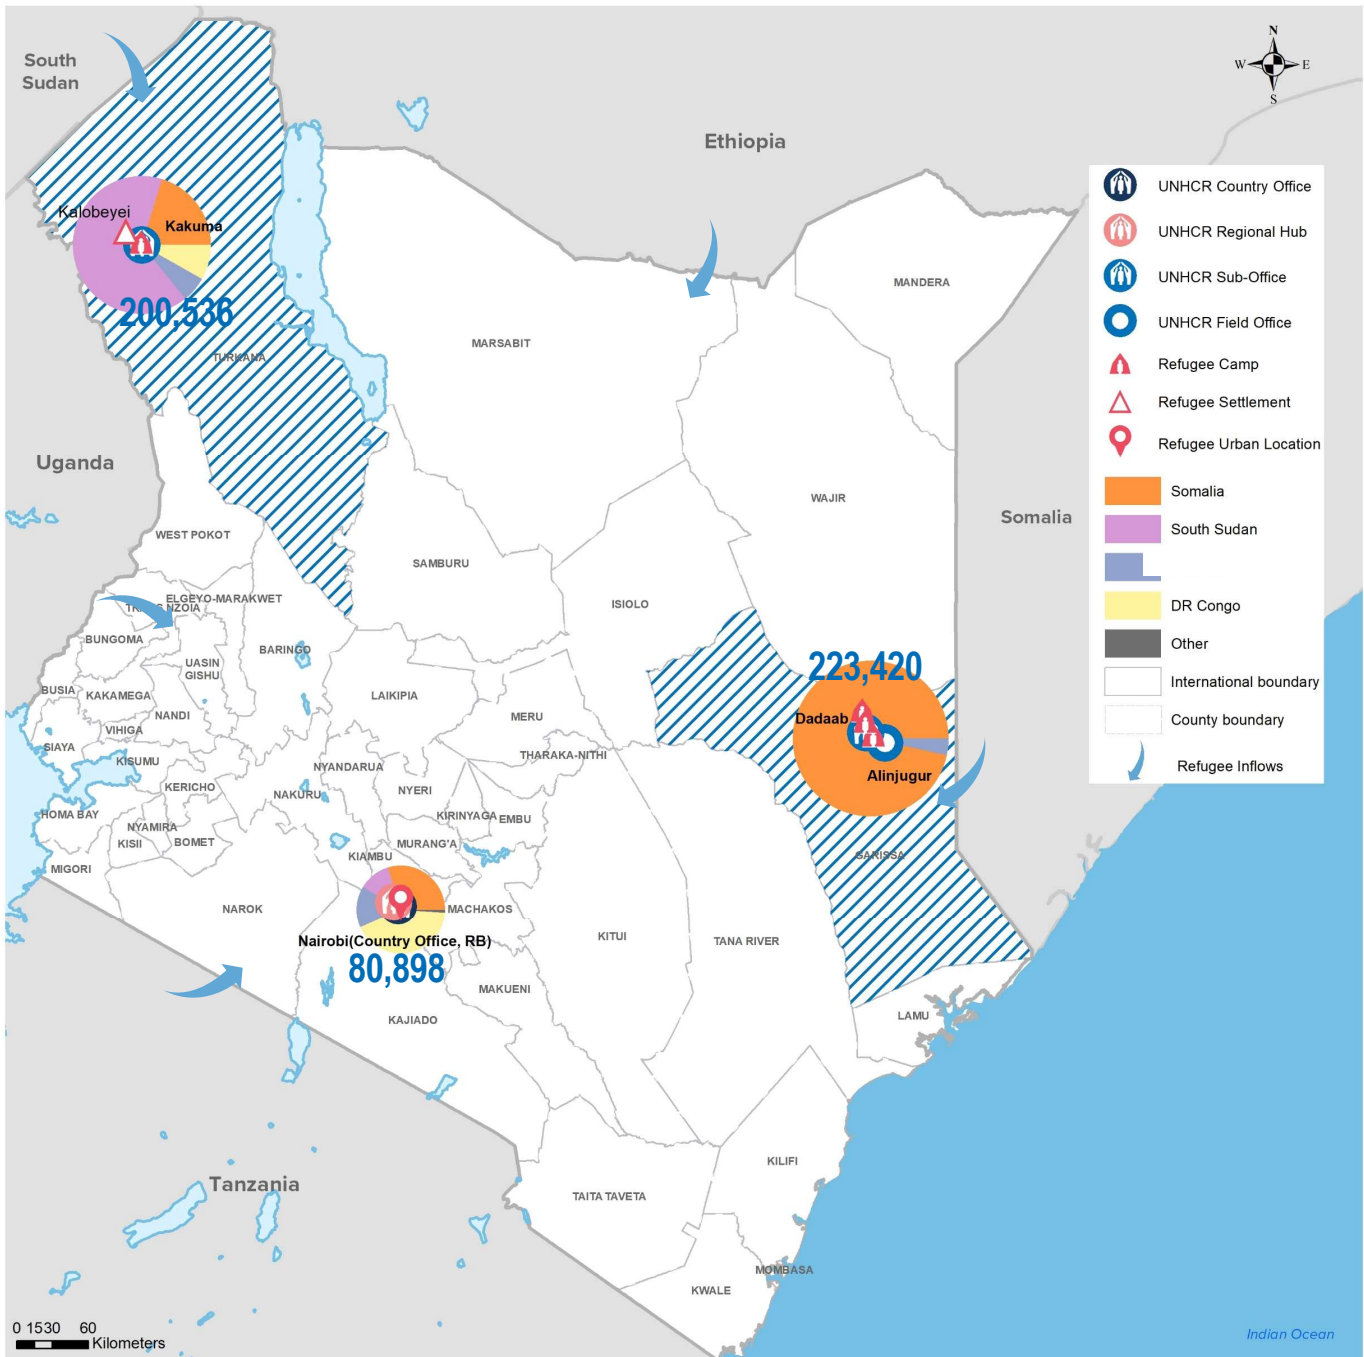

KENYA

Registered refugees and asylum-seekers

as of 31 December 2020

UNHCR
The UN Refugee Agency

504,854

REGISTERED REFUGEES AND ASYLUM-SEEKERS

HOST LOCATIONS

COUNTRIES OF ORIGIN

DEMOGRAPHICS

age and gender

LEGAL STATUS

The boundaries and names shown and the designations used on this map do not imply official endorsement or acceptance by the United Nations.

Sources: UNHCR Kenya. Statistics based on UNHCR's Refugee Registration System, proGres Author: UNHCR Kenya – DIMA Unit, Nairobi Feedback: kennaodm@unhcr.org