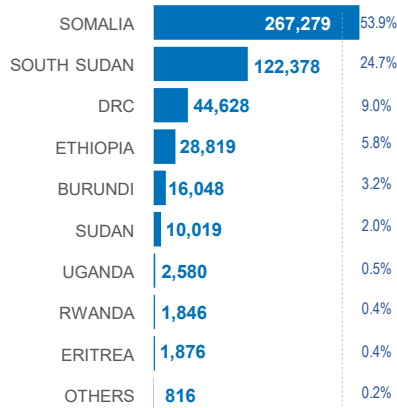

KENYA

Registered refugees and asylum-seekers

as of 31st July 2020

UNHCR
The UN Refugee Agency

494,289

REGISTERED REFUGEES AND ASYLUM-SEEKERS

HOST LOCATIONS

84%
Living in camps

16%
Living in urban areas

COUNTRIES OF ORIGIN

DEMOGRAPHICS

age and gender

LEGAL STATUS

The boundaries and names shown and the designations used on this map do not imply official endorsement or acceptance by the United Nations.