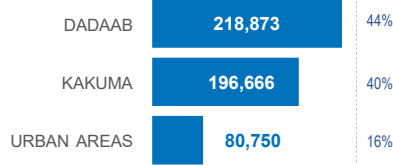

KENYA

Registered refugees and asylum-seekers

as of 31st July 2020

UNHCR
The UN Refugee Agency

494,289

REGISTERED REFUGEES AND ASYLUM-SEEKERS

HOST LOCATIONS

84%
Living in camps

16%
Living in urban areas

COUNTRIES OF ORIGIN

DEMOGRAPHICS

age and gender

LEGAL STATUS

The boundaries and names shown and the designations used on this map do not imply official endorsement or acceptance by the United Nations.