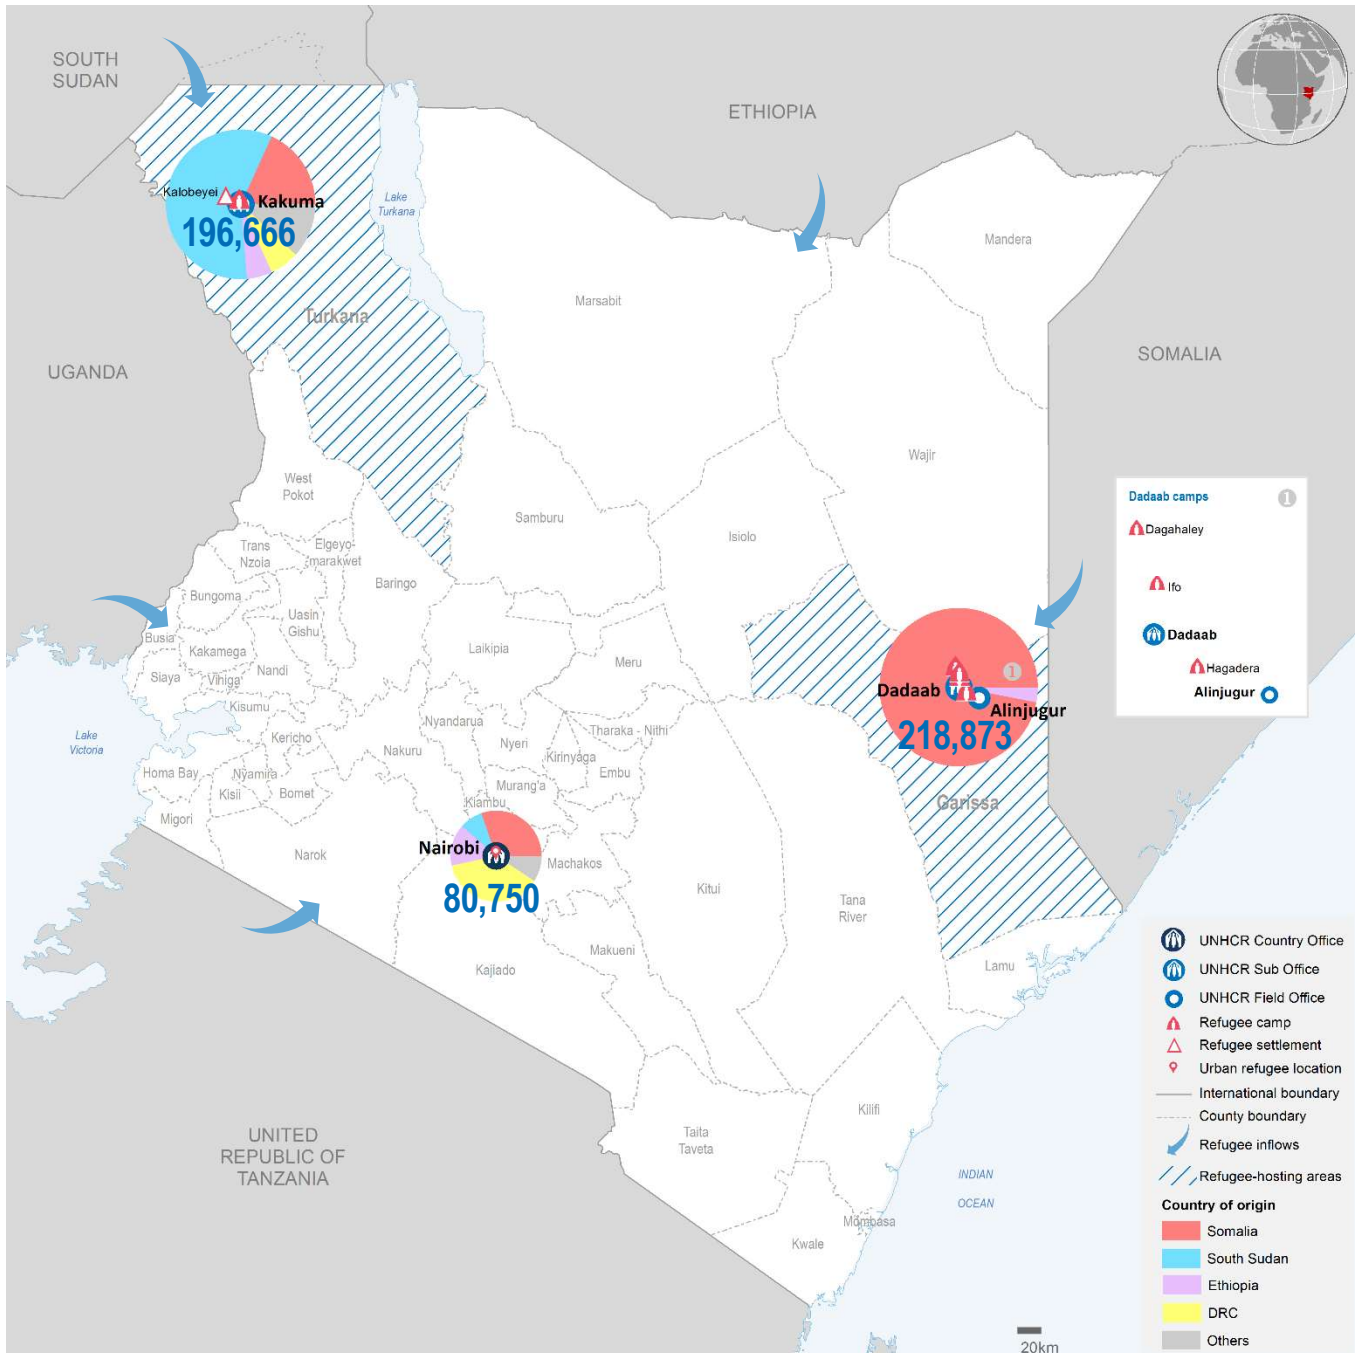

KENYA

Registered refugees and asylum-seekers

as of 31st July 2020

UNHCR
The UN Refugee Agency

494,289

REGISTERED REFUGEES AND ASYLUM-SEEKERS

HOST LOCATIONS

84%
Living in camps

16%
Living in urban areas

COUNTRIES OF ORIGIN

DEMOGRAPHICS

age and gender

LEGAL STATUS

The boundaries and names shown and the designations used on this map do not imply official endorsement or acceptance by the United Nations.