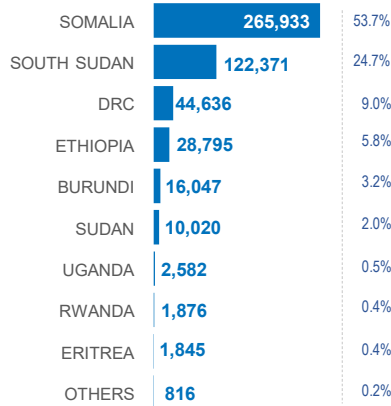

# 494,921

REGISTERED REFUGEES AND ASYLUM-SEEKERS

### HOST LOCATIONS

**84%**  
Living in camps

**16%**  
Living in urban areas

### COUNTRIES OF ORIGIN