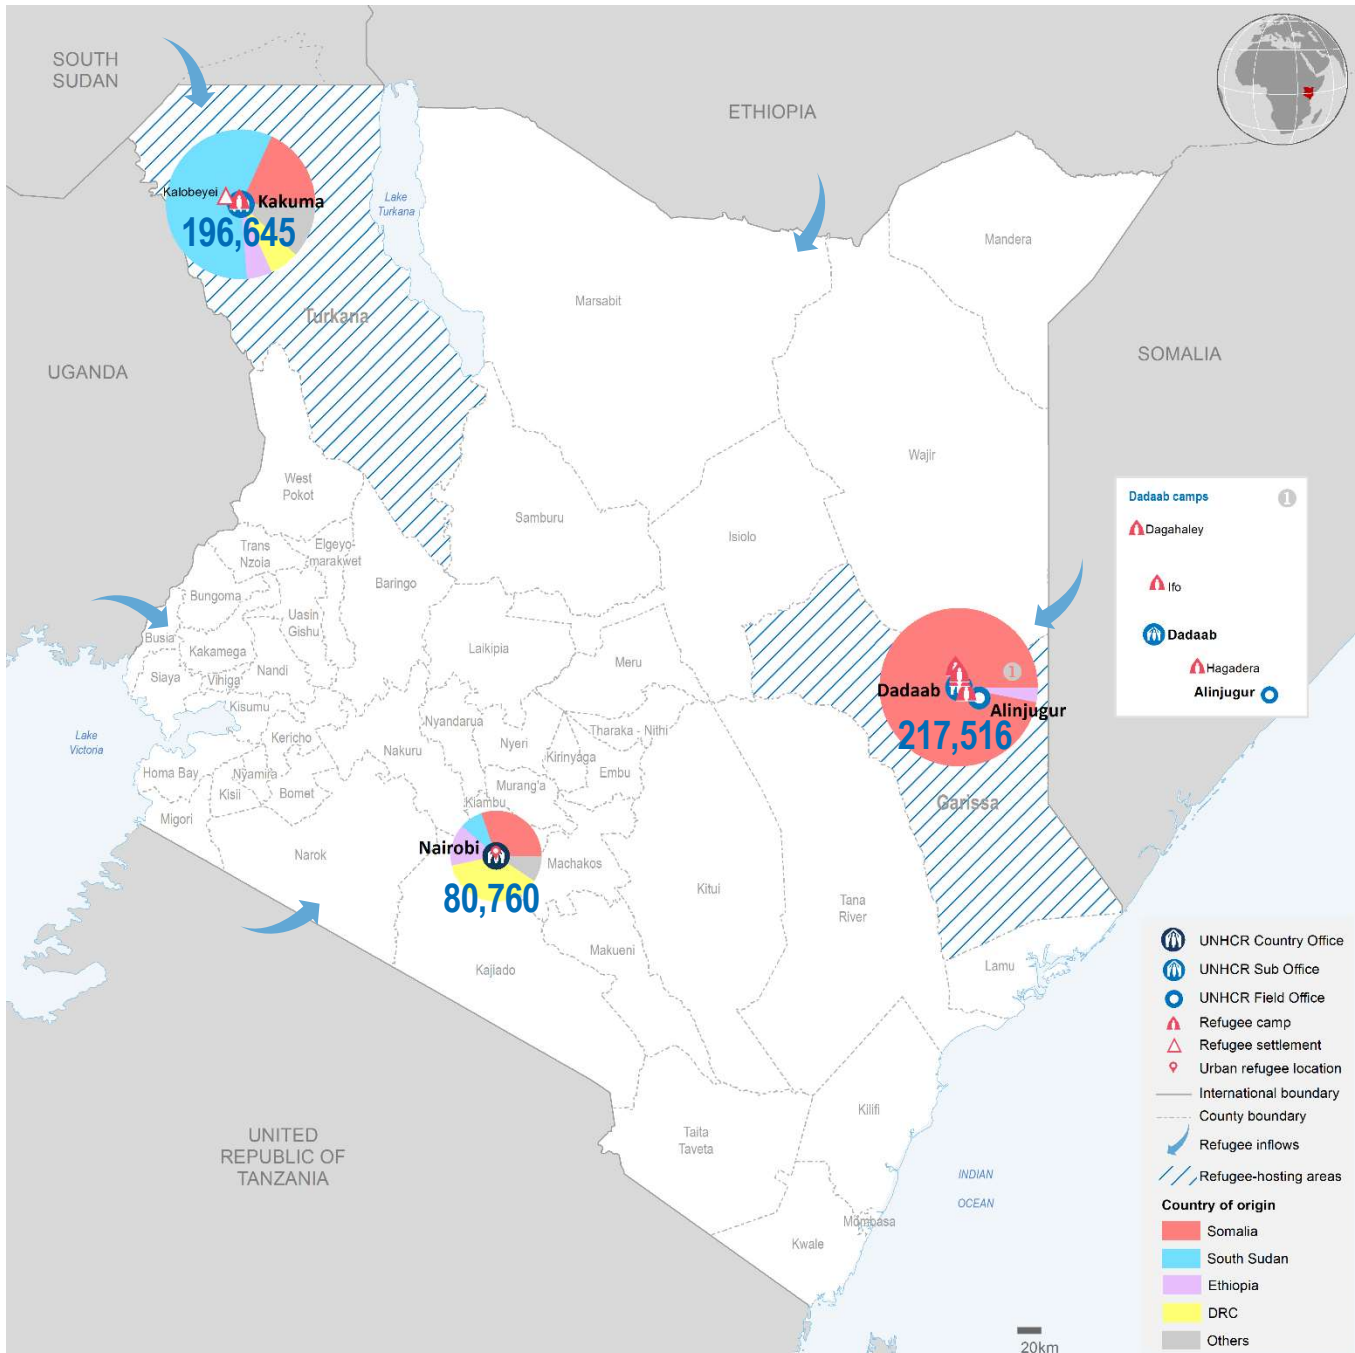

The boundaries and names shown and the designations used on this map do not imply official endorsement or acceptance by the United Nations.