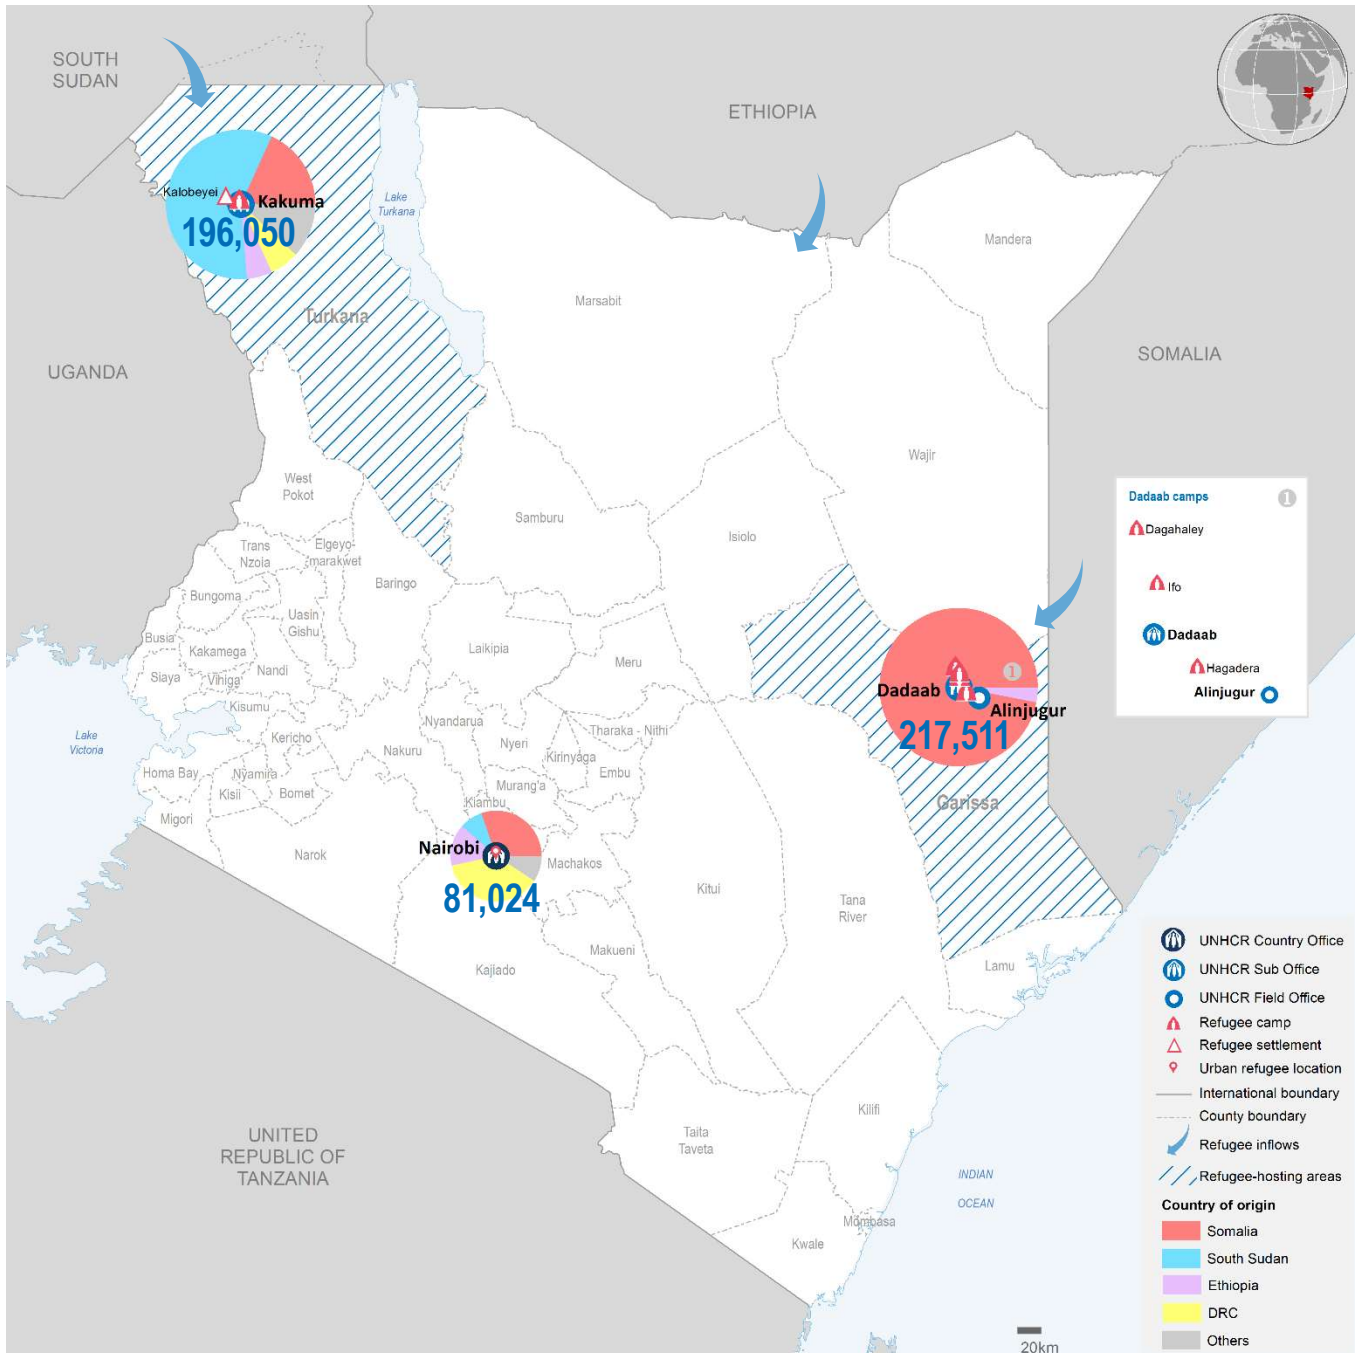

KENYA

Registered refugees and asylum-seekers

as of 31st March 2020

UNHCR
The UN Refugee Agency

494,585

REGISTERED REFUGEES AND ASYLUM-SEEKERS

HOST LOCATIONS

84%
Living in camps

16%
Living in urban areas

COUNTRIES OF ORIGIN

DEMOGRAPHICS

age and gender

60+ 2.7%

18-59 43.7%

0-17 53.6%

LEGAL STATUS

The boundaries and names shown and the designations used on this map do not imply official endorsement or acceptance by the United Nations.