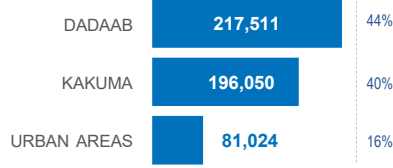

KENYA

Registered refugees and asylum-seekers

as of 31st March 2020

UNHCR
The UN Refugee Agency

494,585

REGISTERED REFUGEES AND ASYLUM-SEEKERS

HOST LOCATIONS

84%
Living in camps

16%
Living in urban areas

COUNTRIES OF ORIGIN

DEMOGRAPHICS

age and gender

60+ 2.7%

18-59 43.7%

0-17 53.6%

LEGAL STATUS