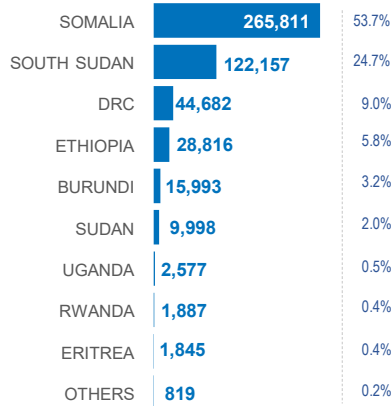

KENYA

Registered refugees and asylum-seekers

as of 31st March 2020

UNHCR
The UN Refugee Agency

494,585

REGISTERED REFUGEES AND ASYLUM-SEEKERS

HOST LOCATIONS

84%
Living in camps

16%
Living in urban areas

COUNTRIES OF ORIGIN

DEMOGRAPHICS

age and gender

60+ 2.7%

18-59 43.7%

0-17 53.6%

LEGAL STATUS