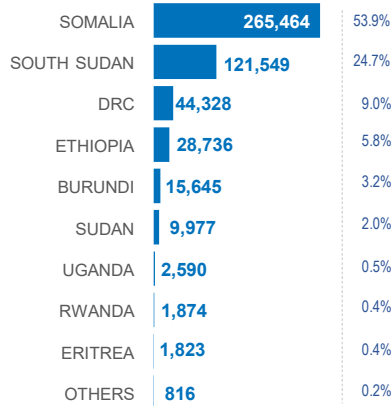

# 492,802

REGISTERED REFUGEES AND ASYLUM-SEEKERS

### HOST LOCATIONS

**84%**  
Living in camps

**16%**  
Living in urban areas

### COUNTRIES OF ORIGIN