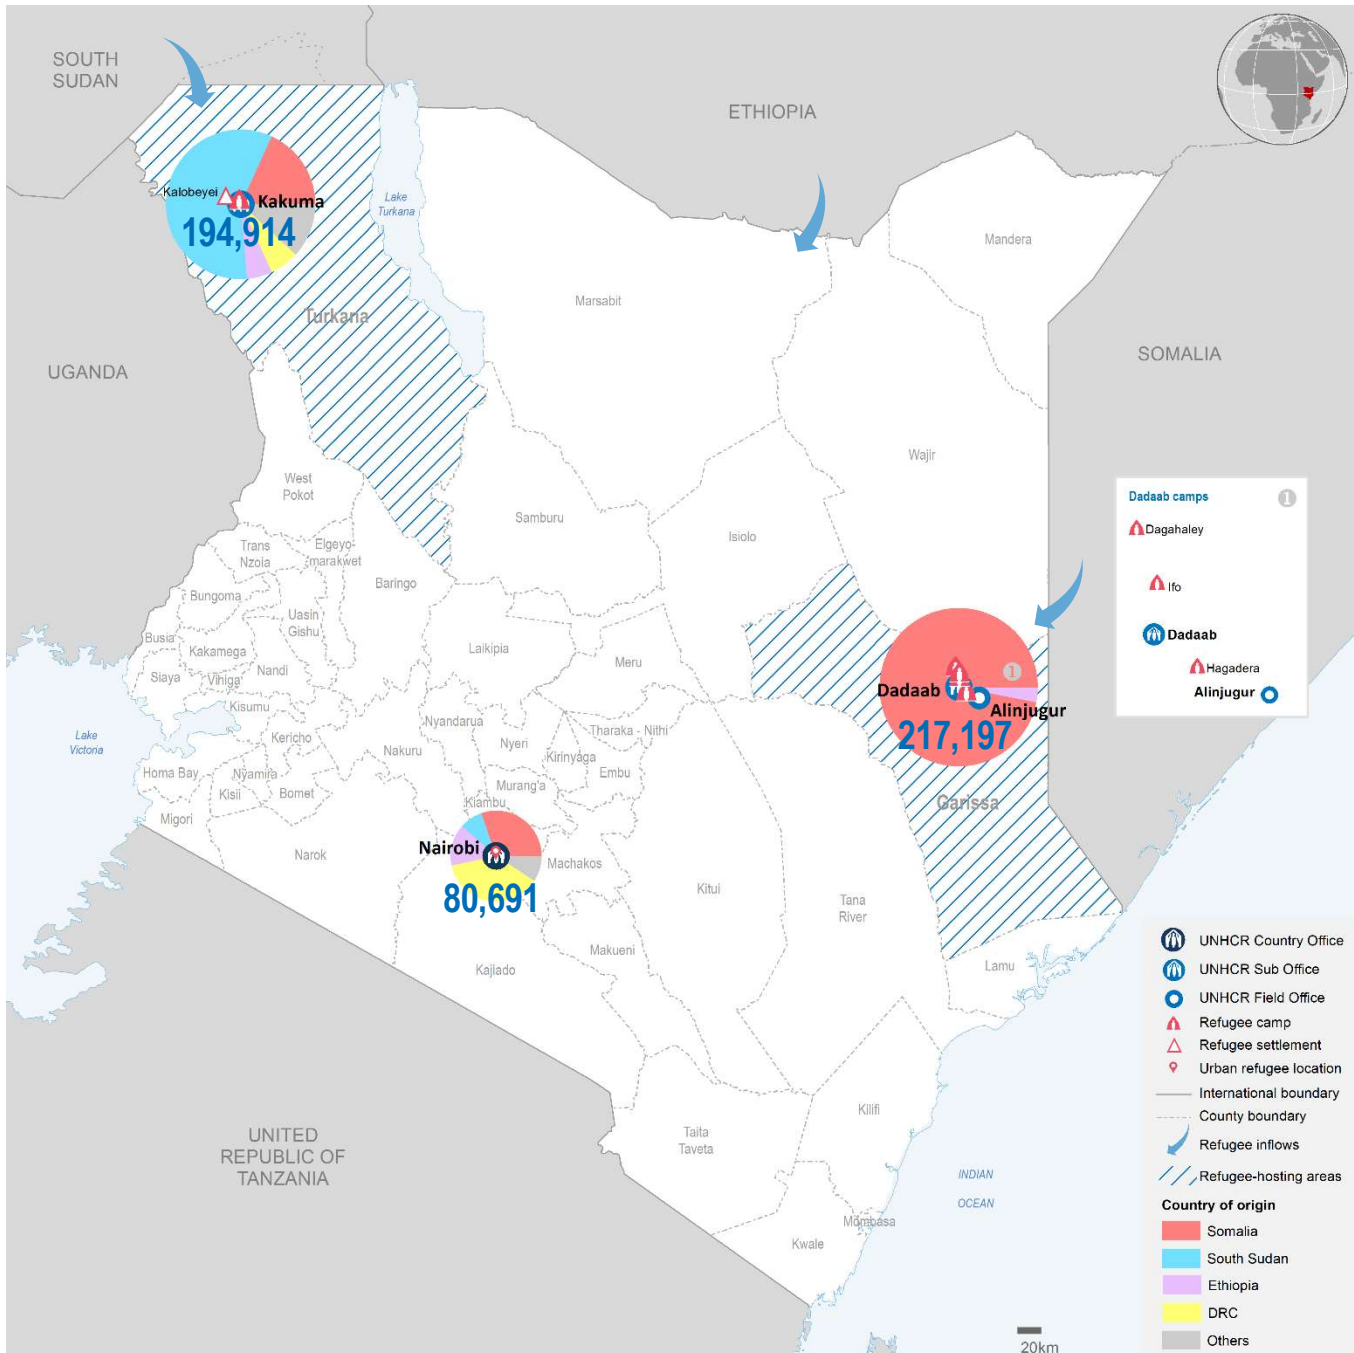

The boundaries and names shown and the designations used on this map do not imply official endorsement or acceptance by the United Nations.