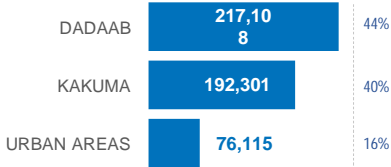

KENYA

Registered refugees and asylum-seekers

as of 31 October 2019

485,524

REGISTERED REFUGEES AND ASYLUM-SEEKERS

HOST LOCATIONS

84%
Living in camps

16%
Living in urban areas

COUNTRIES OF ORIGIN

DEMOGRAPHICS

age and gender

60+ 3%

18-59 42%

0-17 55%

Women & Children

LEGAL STATUS