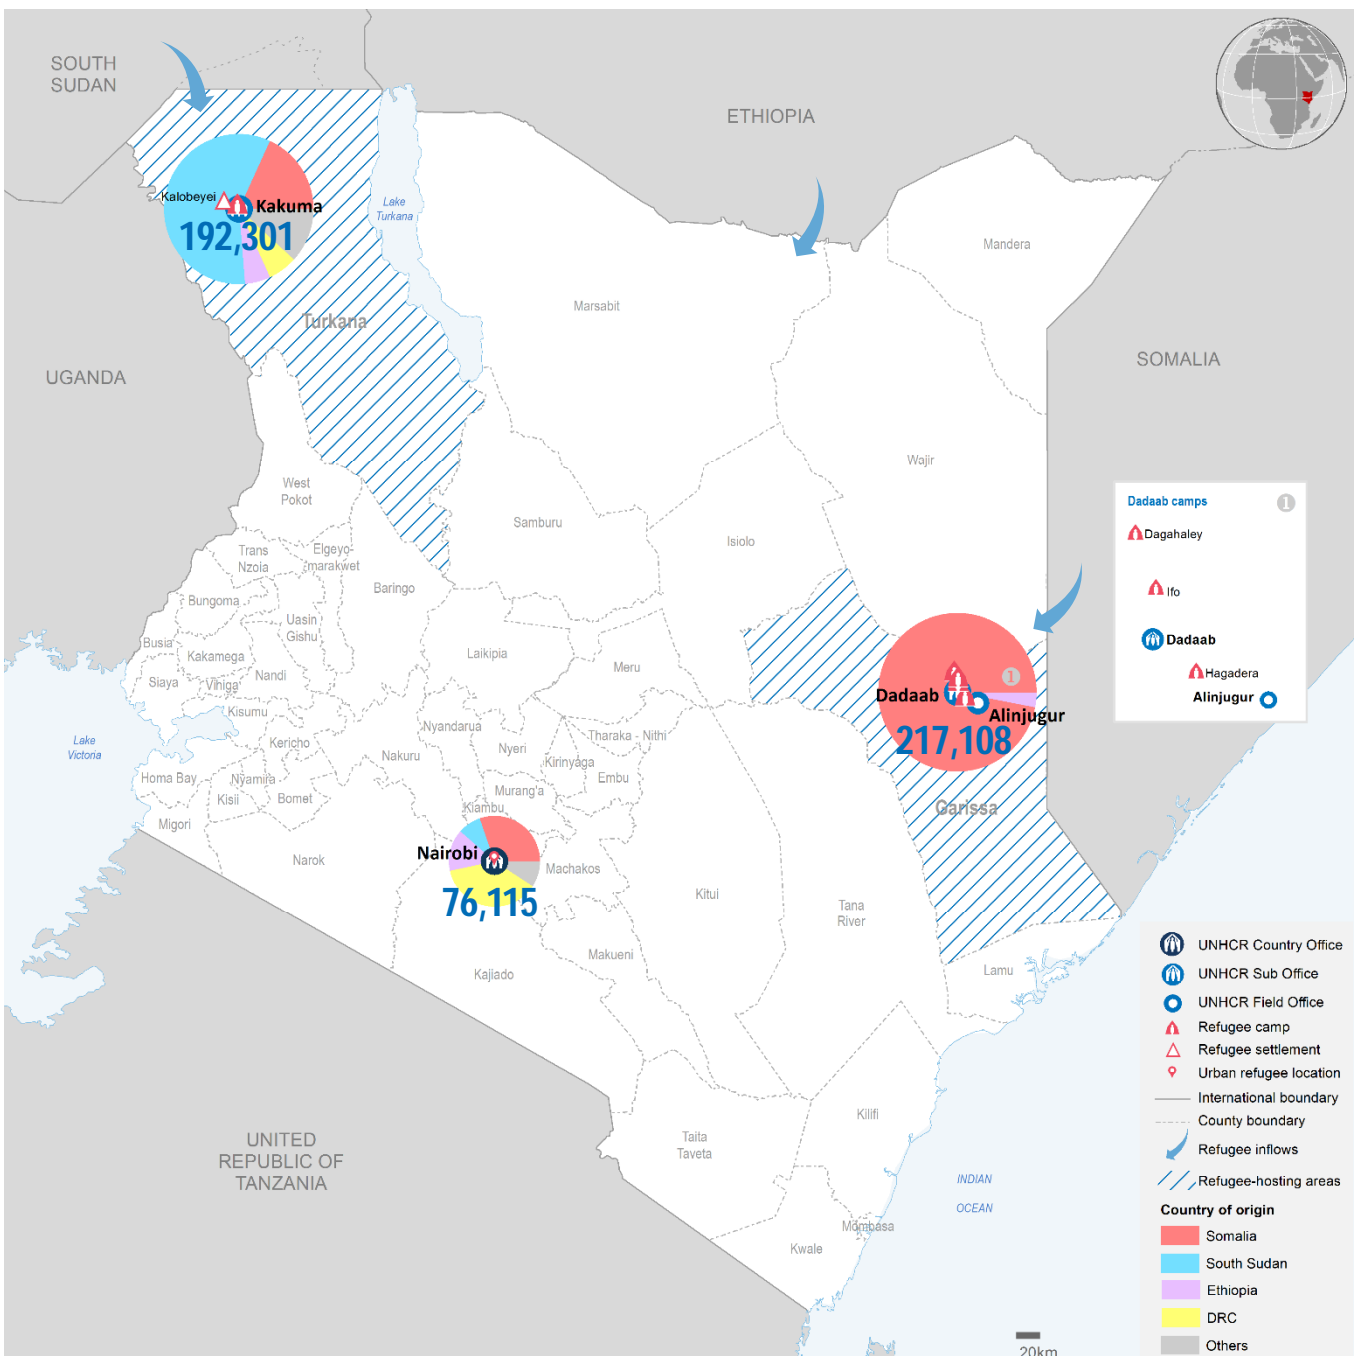

KENYA

Registered refugees and asylum-seekers

as of 31 October 2019

485,524

REGISTERED REFUGEES AND ASYLUM-SEEKERS

HOST LOCATIONS

84%
Living in camps

16%
Living in urban areas

COUNTRIES OF ORIGIN

DEMOGRAPHICS

age and gender

60+ 3%

18-59 42%

0-17 55%

Women & Children

LEGAL STATUS

The boundaries and names shown and the designations used on this map do not imply official endorsement or acceptance by the United Nations.

Sources: UNHCR Kenya. Statistics based on UNHCR's Refugee Registration System, proGres Author: UNHCR Kenya - Data Management Unit Nairobi Feedback: kennaadm@unhcr.org