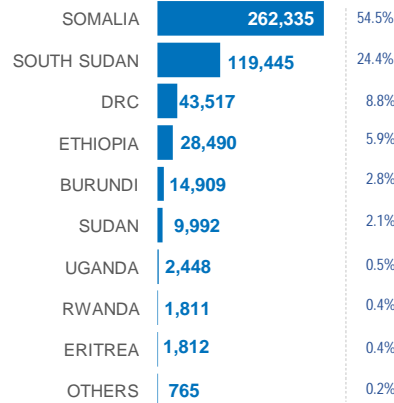

KENYA

Registered refugees and asylum-seekers

as of 31 October 2019

485,524

REGISTERED REFUGEES AND ASYLUM-SEEKERS

HOST LOCATIONS

84%
Living in camps

16%
Living in urban areas

COUNTRIES OF ORIGIN

DEMOGRAPHICS

age and gender

60+ 3%

18-59 42%

0-17 55%

Women & Children

LEGAL STATUS