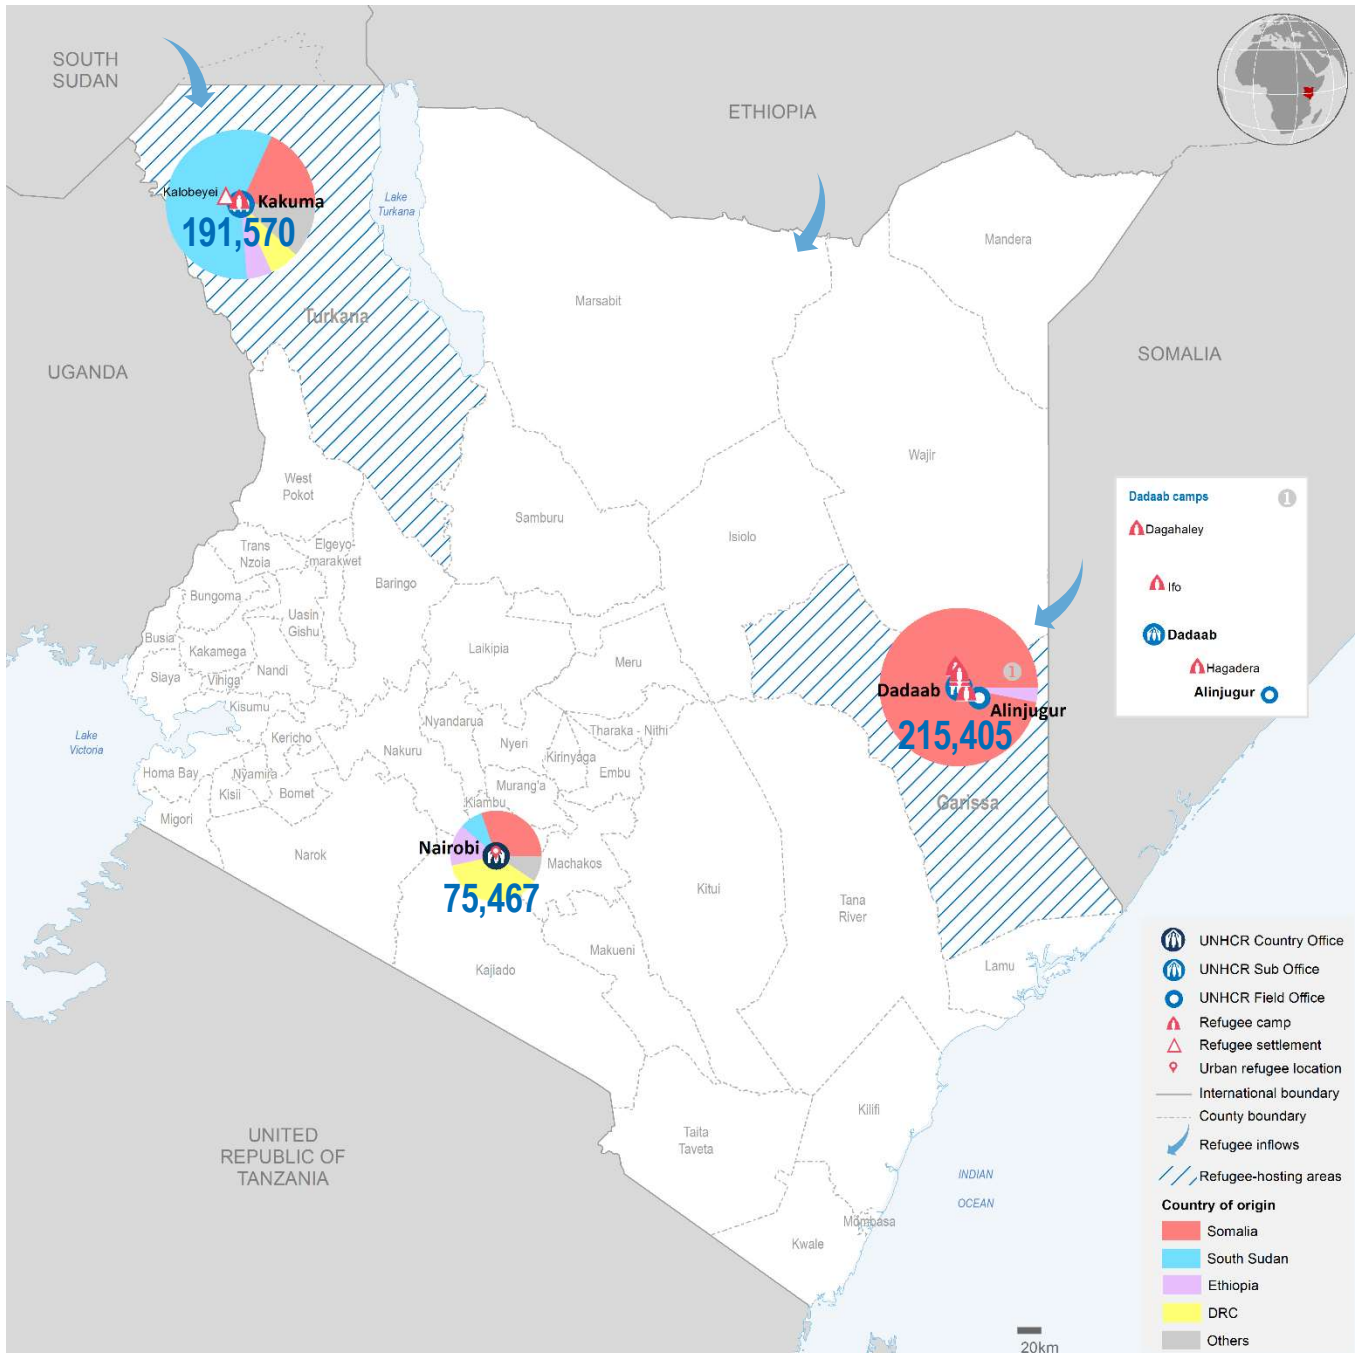

KENYA

Registered refugees and asylum-seekers

as of 30 September 2019

482,442

REGISTERED REFUGEES AND ASYLUM-SEEKERS

HOST LOCATIONS

84% Living in camps 16% Living in urban areas

COUNTRIES OF ORIGIN

DEMOGRAPHICS

age and gender

LEGAL STATUS

The boundaries and names shown and the designations used on this map do not imply official endorsement or acceptance by the United Nations.