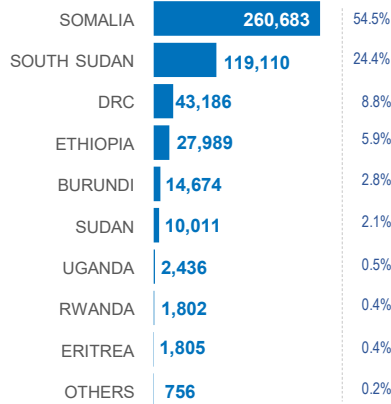

KENYA

Registered refugees and asylum-seekers

as of 30 September 2019

482,442

REGISTERED REFUGEES AND ASYLUM-SEEKERS

HOST LOCATIONS

84% Living in camps 16% Living in urban areas

COUNTRIES OF ORIGIN

DEMOGRAPHICS

age and gender

LEGAL STATUS

The boundaries and names shown and the designations used on this map do not imply official endorsement or acceptance by the United Nations.