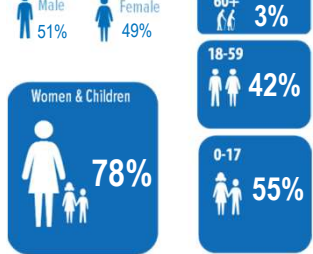

KENYA

Registered refugees and asylum-seekers

as of 30 September 2019

482,442

REGISTERED REFUGEES AND ASYLUM-SEEKERS

HOST LOCATIONS

84% Living in camps 16% Living in urban areas

COUNTRIES OF ORIGIN

DEMOGRAPHICS

age and gender

LEGAL STATUS

The boundaries and names shown and the designations used on this map do not imply official endorsement or acceptance by the United Nations.