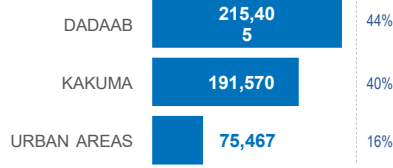

KENYA

Registered refugees and asylum-seekers

as of 30 September 2019

482,442

REGISTERED REFUGEES AND ASYLUM-SEEKERS

HOST LOCATIONS

84% Living in camps 16% Living in urban areas

COUNTRIES OF ORIGIN