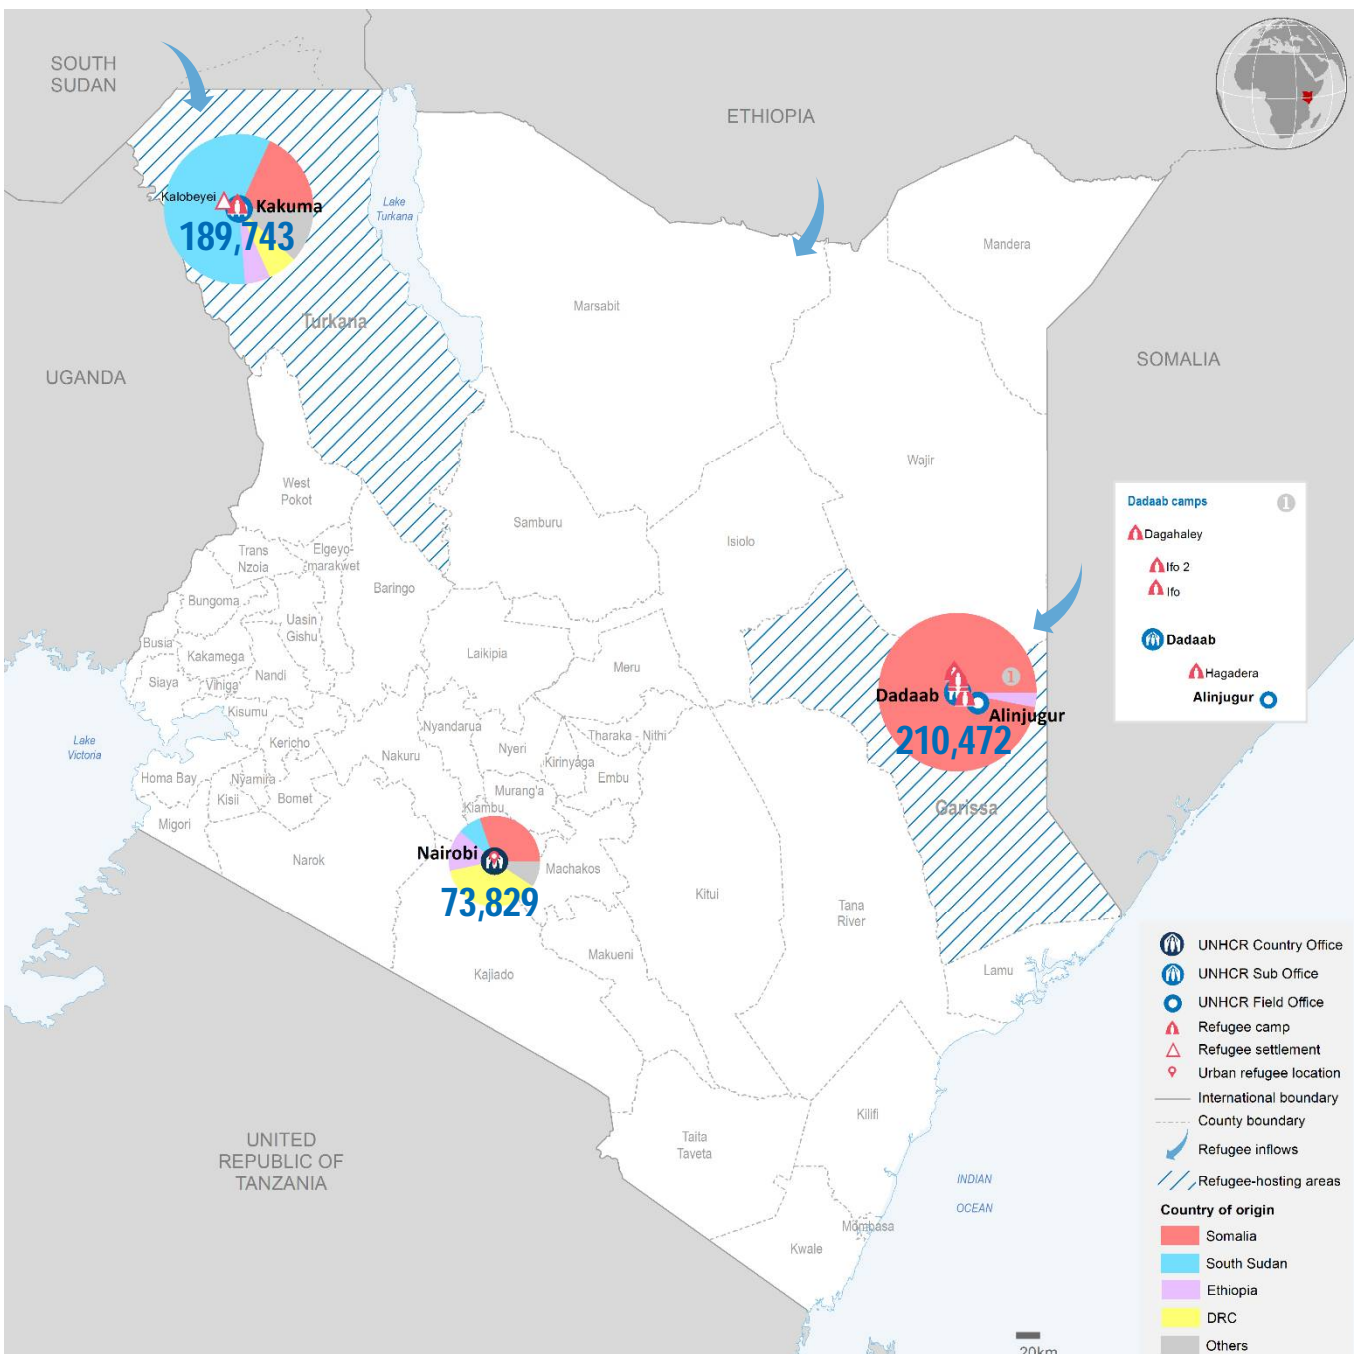

KENYA

Registered refugees and asylum-seekers

as of 30 June 2019

474,044

REGISTERED REFUGEES AND ASYLUM-SEEKERS

HOST LOCATIONS

84%
Living in camps

16%
Living in urban areas

COUNTRIES OF ORIGIN

DEMOGRAPHICS

age and gender

LEGAL STATUS

The boundaries and names shown and the designations used on this map do not imply official endorsement or acceptance by the United Nations.

Sources: UNHCR Kenya. Statistics based on UNHCR's Refugee Registration System, proGres Author: UNHCR Kenya - Data Management Unit Nairobi Feedback: kennaadm@unhcr.org