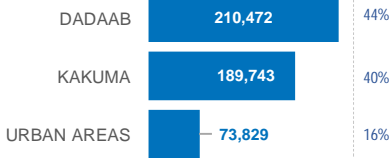

KENYA

Registered refugees and asylum-seekers

as of 30 June 2019

474,044

REGISTERED REFUGEES AND ASYLUM-SEEKERS

HOST LOCATIONS

84%
Living in camps

16%
Living in urban areas