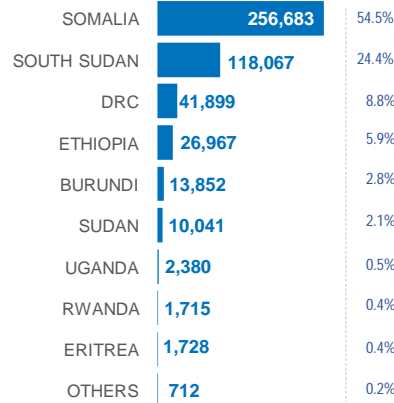

KENYA

Registered refugees and asylum-seekers

as of 30 June 2019

474,044

REGISTERED REFUGEES AND ASYLUM-SEEKERS

HOST LOCATIONS

84%
Living in camps

16%
Living in urban areas

COUNTRIES OF ORIGIN

DEMOGRAPHICS

age and gender

LEGAL STATUS

The boundaries and names shown and the designations used on this map do not imply official endorsement or acceptance by the United Nations.

Sources: UNHCR Kenya. Statistics based on UNHCR's Refugee Registration System, proGres Author: UNHCR Kenya - Data Management Unit Nairobi Feedback: kennaadm@unhcr.org