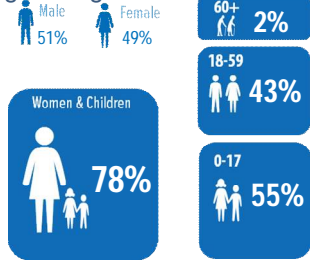

KENYA

Registered refugees and asylum-seekers

as of 30 June 2019

474,044

REGISTERED REFUGEES AND ASYLUM-SEEKERS

HOST LOCATIONS

84%
Living in camps

16%
Living in urban areas

COUNTRIES OF ORIGIN

DEMOGRAPHICS

age and gender

LEGAL STATUS

The boundaries and names shown and the designations used on this map do not imply official endorsement or acceptance by the United Nations.

Sources: UNHCR Kenya. Statistics based on UNHCR's Refugee Registration System, proGres Author: UNHCR Kenya - Data Management Unit Nairobi Feedback: kennaadm@unhcr.org