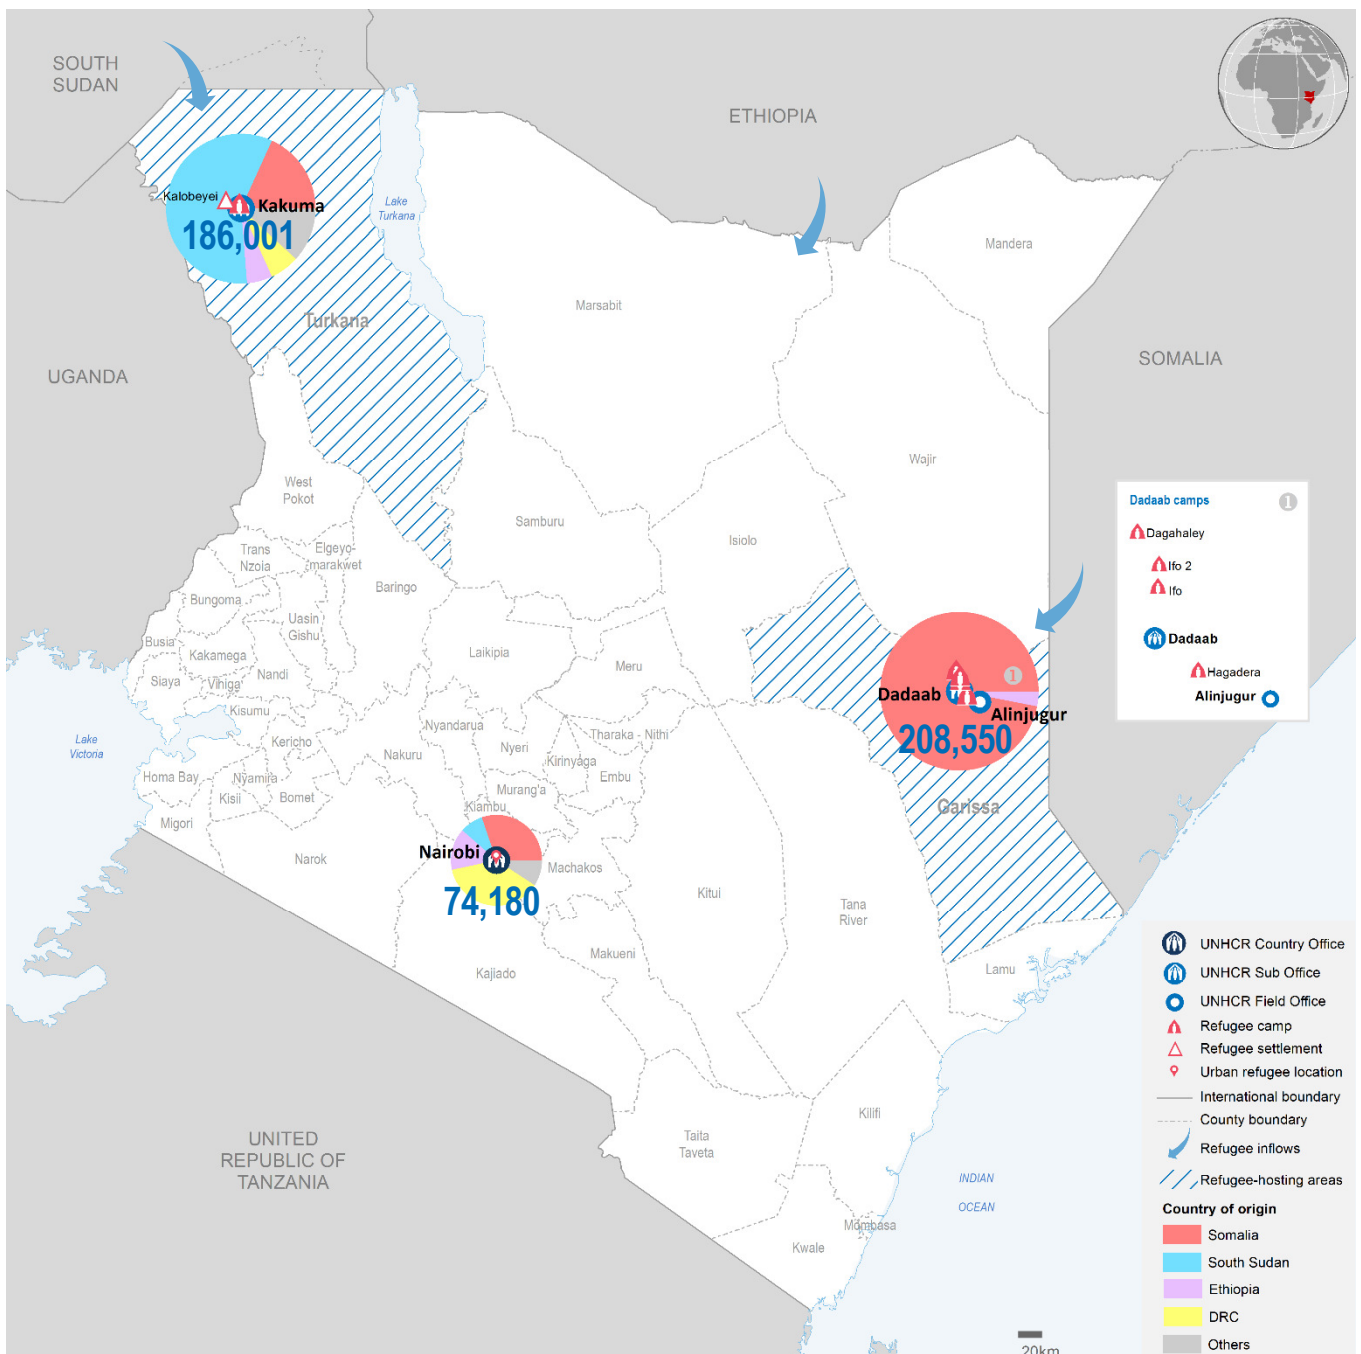

KENYA

Registered refugees and asylum-seekers

as of 31 October 2018

468,731

REGISTERED REFUGEES AND ASYLUM-SEEKERS

HOST LOCATIONS

84%
Living in camps

16%
Living in urban areas

COUNTRIES OF ORIGIN

DEMOGRAPHICS

age and gender

LEGAL STATUS

The boundaries and names shown and the designations used on this map do not imply official endorsement or acceptance by the United Nations.

Sources: UNHCR Kenya. Statistics based on UNHCR's Refugee Registration System, proGres Author: UNHCR Kenya - Data Management Unit Nairobi Feedback: kennaodm@unhcr.org