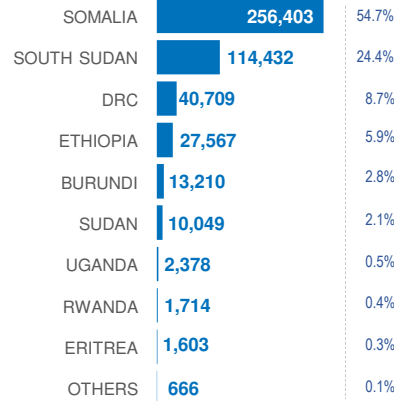

KENYA

Registered refugees and asylum-seekers

as of 31 October 2018

468,731

REGISTERED REFUGEES AND ASYLUM-SEEKERS

HOST LOCATIONS

84%
Living in camps

16%
Living in urban areas

COUNTRIES OF ORIGIN

DEMOGRAPHICS

age and gender

LEGAL STATUS

The boundaries and names shown and the designations used on this map do not imply official endorsement or acceptance by the United Nations.

Sources: UNHCR Kenya. Statistics based on UNHCR's Refugee Registration System, proGres Author: UNHCR Kenya - Data Management Unit Nairobi Feedback: kennaodm@unhcr.org