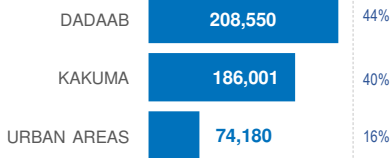

KENYA

Registered refugees and asylum-seekers

as of 31 October 2018

468,731

REGISTERED REFUGEES AND ASYLUM-SEEKERS

HOST LOCATIONS

84%
Living in camps

16%
Living in urban areas