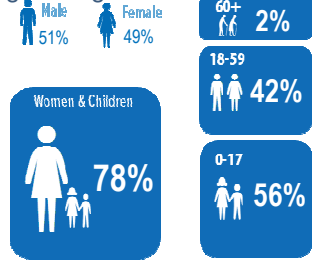

KENYA

Registered refugees and asylum-seekers

as of 31 October 2018

468,731

REGISTERED REFUGEES AND ASYLUM-SEEKERS

HOST LOCATIONS

84%
Living in camps

16%
Living in urban areas

COUNTRIES OF ORIGIN

DEMOGRAPHICS

age and gender

LEGAL STATUS

The boundaries and names shown and the designations used on this map do not imply official endorsement or acceptance by the United Nations.

Sources: UNHCR Kenya. Statistics based on UNHCR's Refugee Registration System, proGres Author: UNHCR Kenya - Data Management Unit Nairobi Feedback: kennaodm@unhcr.org