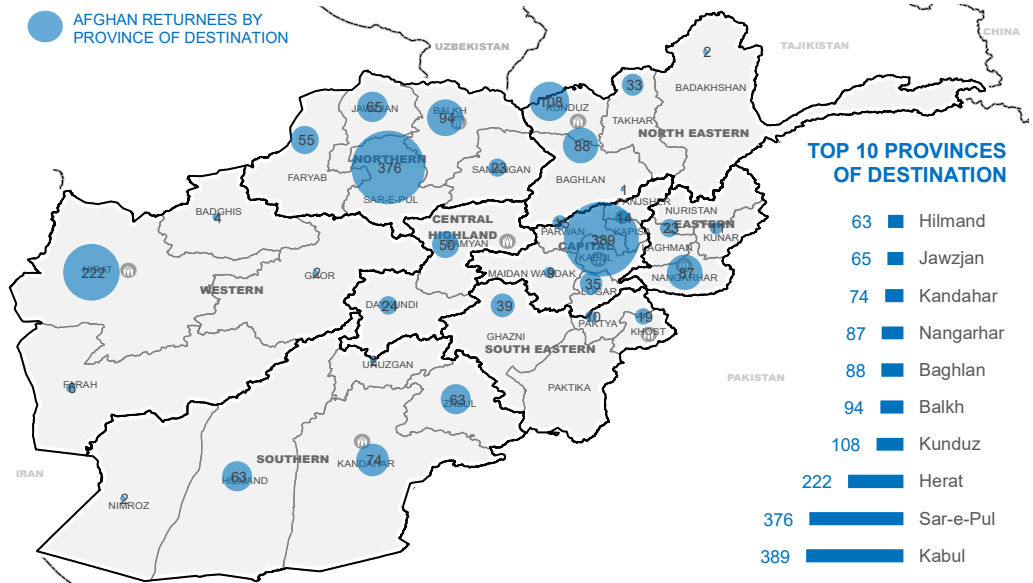

02 January - 30 November 2020

**2,008**

Registered Afghan refugees returned to Afghanistan between 2 Jan 2020 to 30 Nov 2020, of whom 1,055 returned from Pakistan, 865 from Iran, and 88 from other countries.

This figure is 61% lower compared to the 896 Afghan refugees returned to Afghanistan during the same period in 2019.

**5,270,525**

Afghan refugees have returned to Afghanistan between Mar 2002 to Nov 2020

## PROVINCES OF DESTINATION

## YEARLY ARRIVAL TRENDS (2002 - 2019)

All figures reflect actual returns to Afghanistan and may not be consistent with figures relating to persons who have applied for repatriation in countries of asylum.