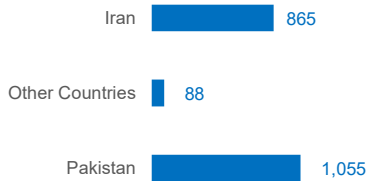

REFUGEE RETURNES BY COUNTRY OF ASYLUM