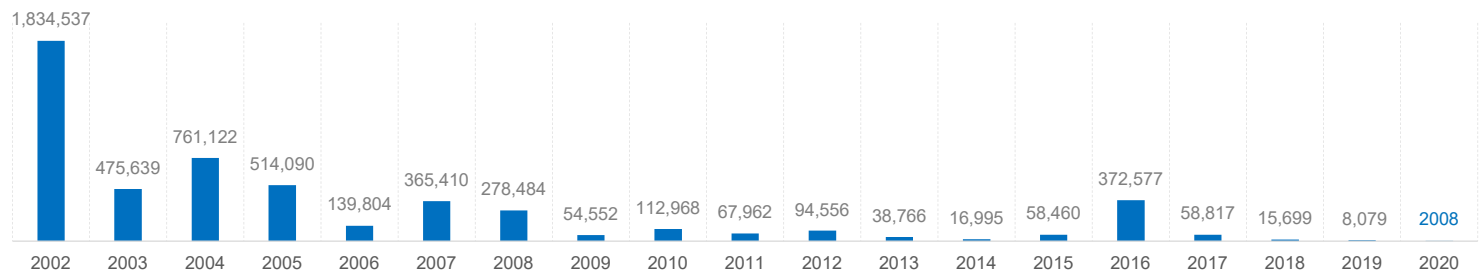

YEARLY ARRIVAL TRENDS (2002 - 2019)

All figures reflect actual returns to Afghanistan and may not be consistent with figures relating to persons who have applied for repatriation in countries of asylum.