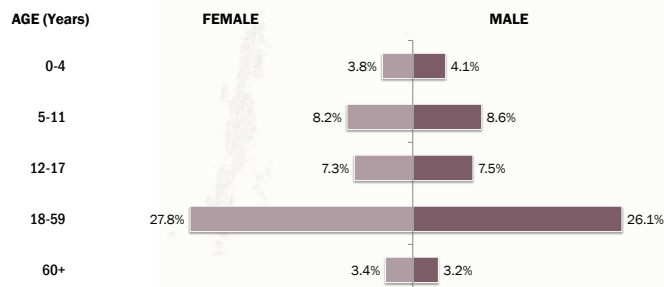

Age and Gender

Legend

- ▲ Temporary Shelter
- 🏠 UNHCR Office