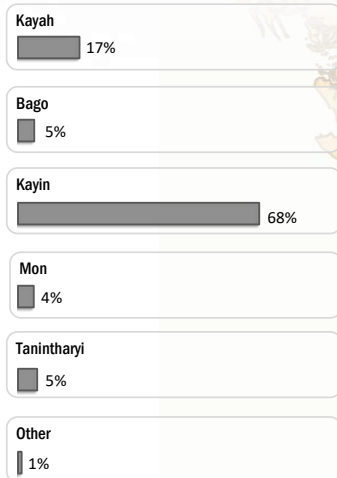

Main States/Regions of Origin

Based on registered refugee population