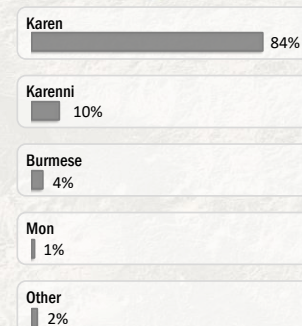

Main States/Regions of Origin

Based on registered refugee population

Total Verified Refugee Population *

91,806

Registered population 45,038

Unregistered population 46,768

Religion

Ethnicity

Age and Gender

Legend

- ▲ Temporary Shelter
- 🏠 UNHCR Office

Source: UNHCR proGres database

For more information, visit: www.commonservice.info

* Verification Exercise conducted from Jan-Apr 2015 and subsequent data changes to-date. Under reverification.