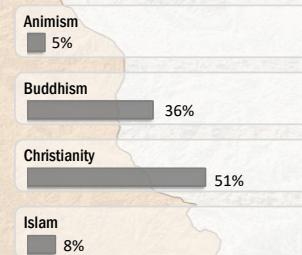

Main States/Regions of Origin

Based on registered refugee population

Total Verified Refugee Population *

91,806

Registered population 45,038

Unregistered population 46,768

Religion

Ethnicity

Age and Gender

Legend

- ▲ Temporary Shelter
- 🏠 UNHCR Office

Source: UNHCR proGres database

For more information, visit: www.commonservice.info

* Verification Exercise conducted from Jan-Apr 2015 and subsequent data changes to-date. Under reverification.