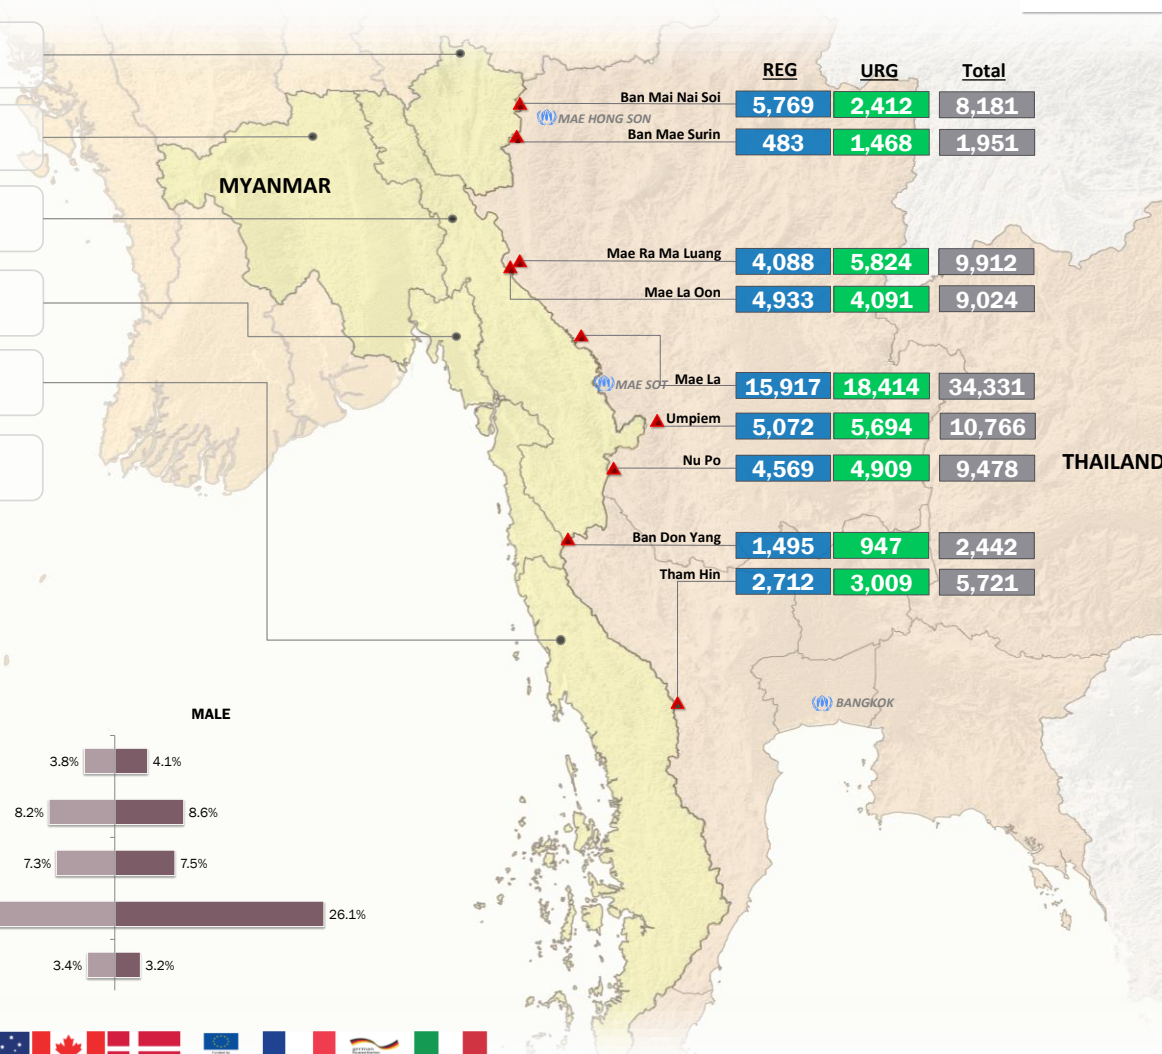

Total Verified Refugee Population *

91,806

Registered population 45,038

Unregistered population 46,768