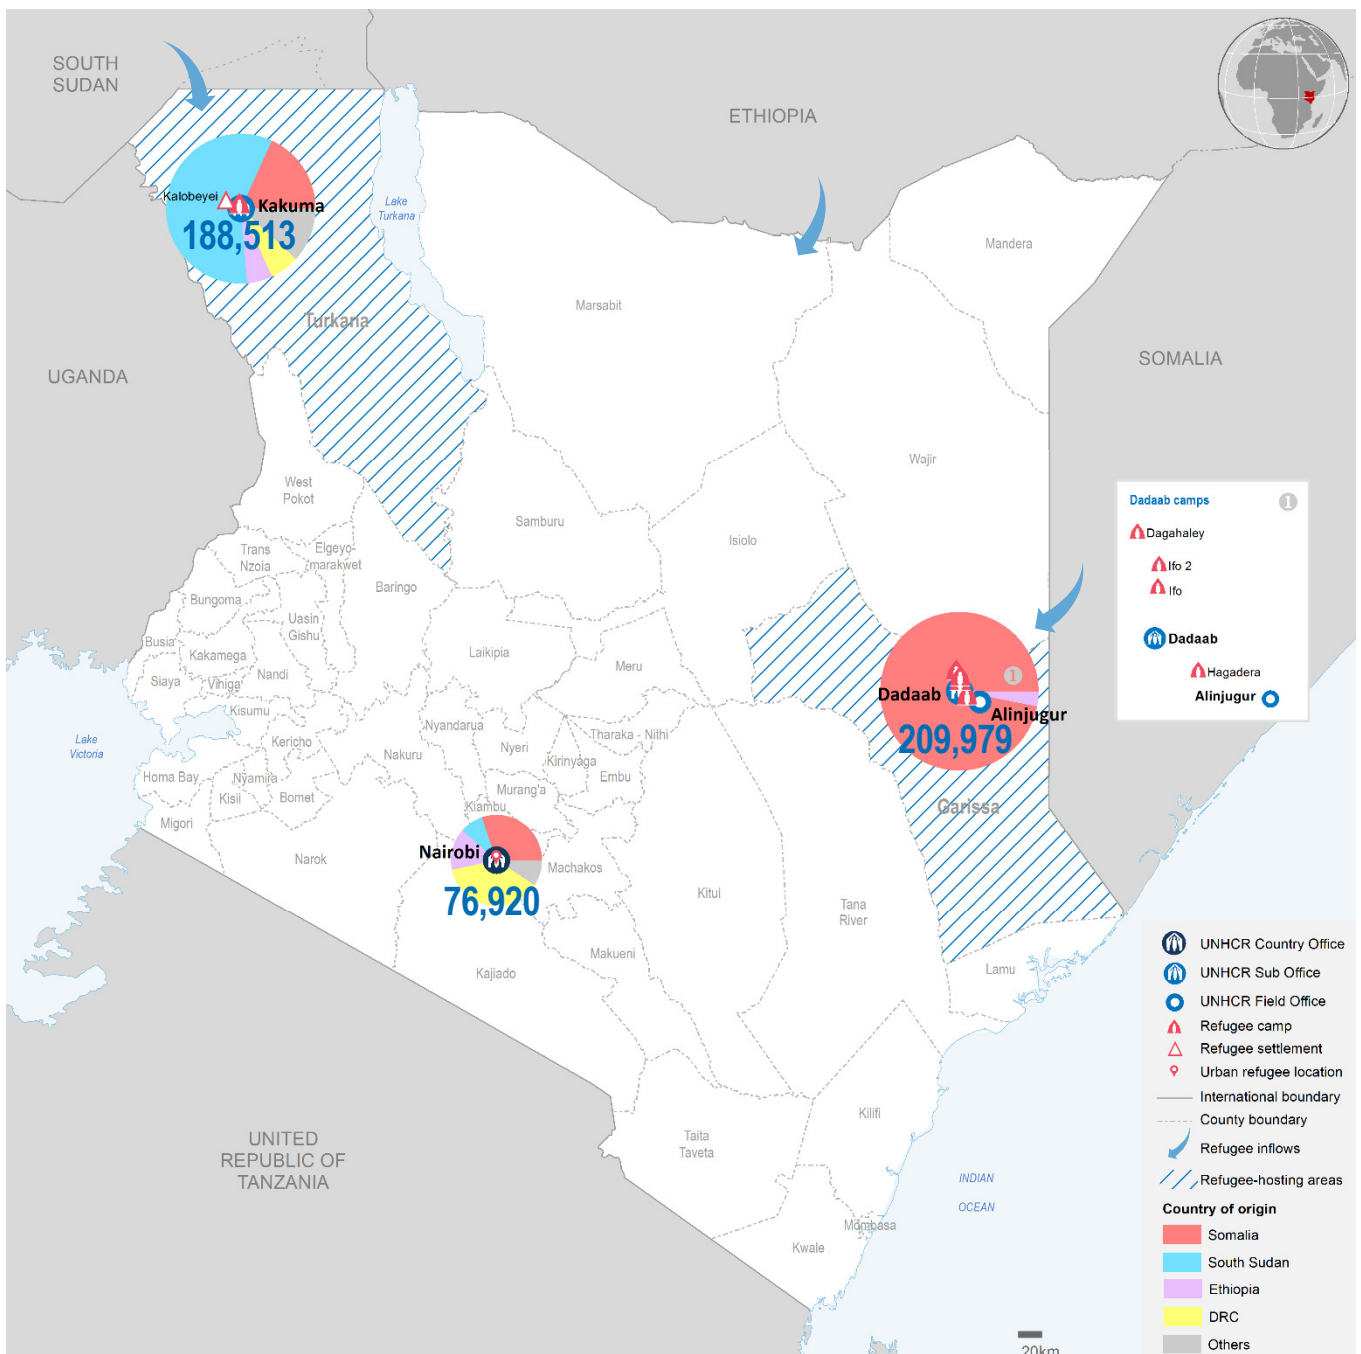

The boundaries and names shown and the designations used on this map do not imply official endorsement or acceptance by the United Nations.

Sources: UNHCR Kenya. Statistics based on UNHCR's Refugee Registration System, *proGres* Author: UNHCR Kenya - Data Management Unit Nairobi Feedback: kennaodm@unhcr.org